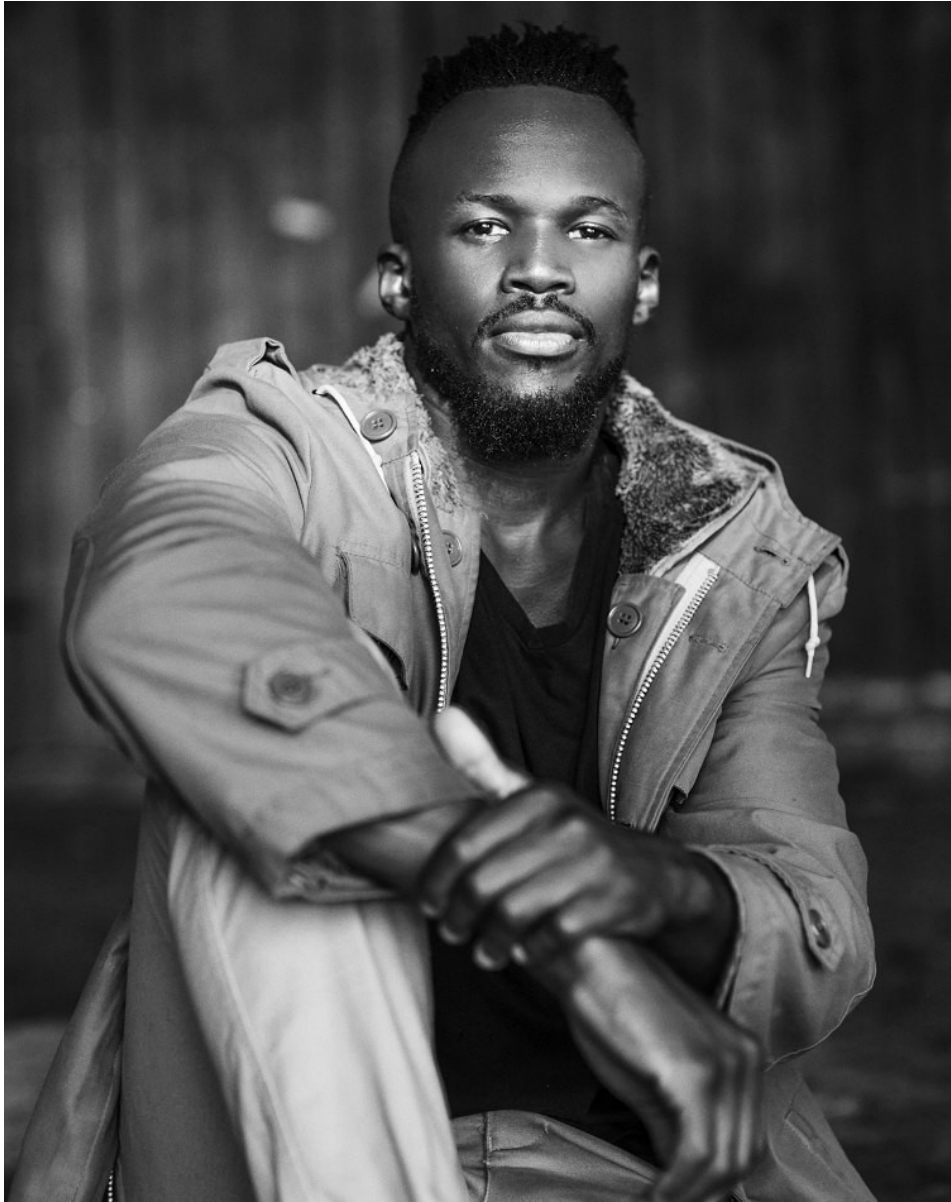

citizen
A Division Of Boss Models

SIPHUMLE "SIMBA" QANYA

Height: 180cm Chest: 99cm Waist: 86cm Suit: 39 S Shoe: 9 UK Hair: Black Eyes: Brown

citizen
A Division Of Boss Models

SIPHUMLE "SIMBA" QANYA

Height: 180cm Chest: 99cm Waist: 86cm Suit: 39 S Shoe: 9 UK Hair: Black Eyes: Brown