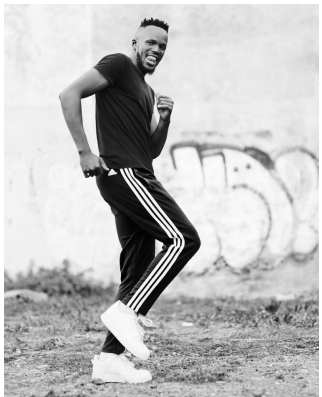

**citizen**  
*A Division Of Boss Models*

**SIPHUMLE "SIMBA" QANYA**

Height: 180cm Chest: 99cm Waist: 86cm Suit: 39 S Shoe: 9 UK Hair: Black Eyes: Brown