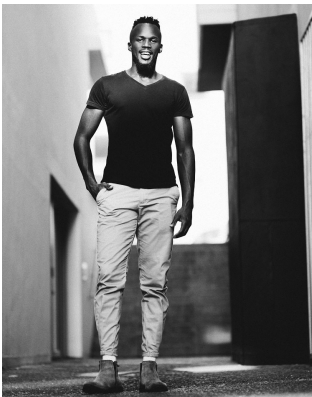

**citizen**  
*A Division Of Boss Models*

**SIPHUMLE "SIMBA" QANYA**

Height: 180cm Chest: 99cm Waist: 86cm Suit: 39 S Shoe: 9 UK Hair: Black Eyes: Brown