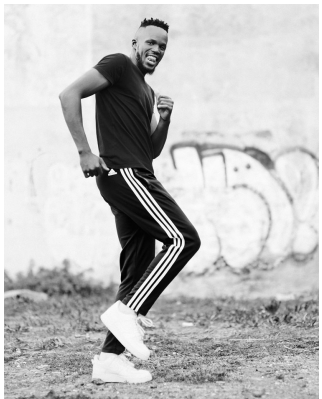

**citizen**  
*A Division Of Boss Models*

**SIPHUMLE "SIMBA" QANYA**

Height: 180cm Chest: 99cm Waist: 86cm Suit: 39 S Shoe: 9 UK Hair: Black Eyes: Brown