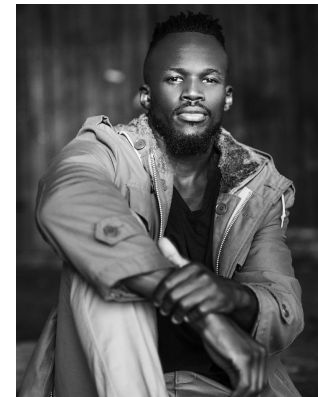

**citizen**  
*A Division Of Boss Models*

**SIPHUMLE "SIMBA" QANYA**

Height: 180cm Chest: 99cm Waist: 86cm Suit: 39 S Shoe: 9 UK Hair: Black Eyes: Brown