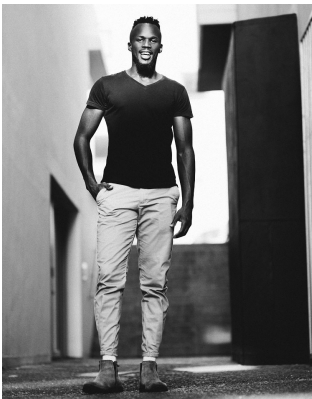

**citizen**  
*A Division Of Boss Models*

**SIPHUMLE "SIMBA" QANYA**

Height: 180cm Chest: 99cm Waist: 86cm Suit: 39 S Shoe: 9 UK Hair: Black Eyes: Brown