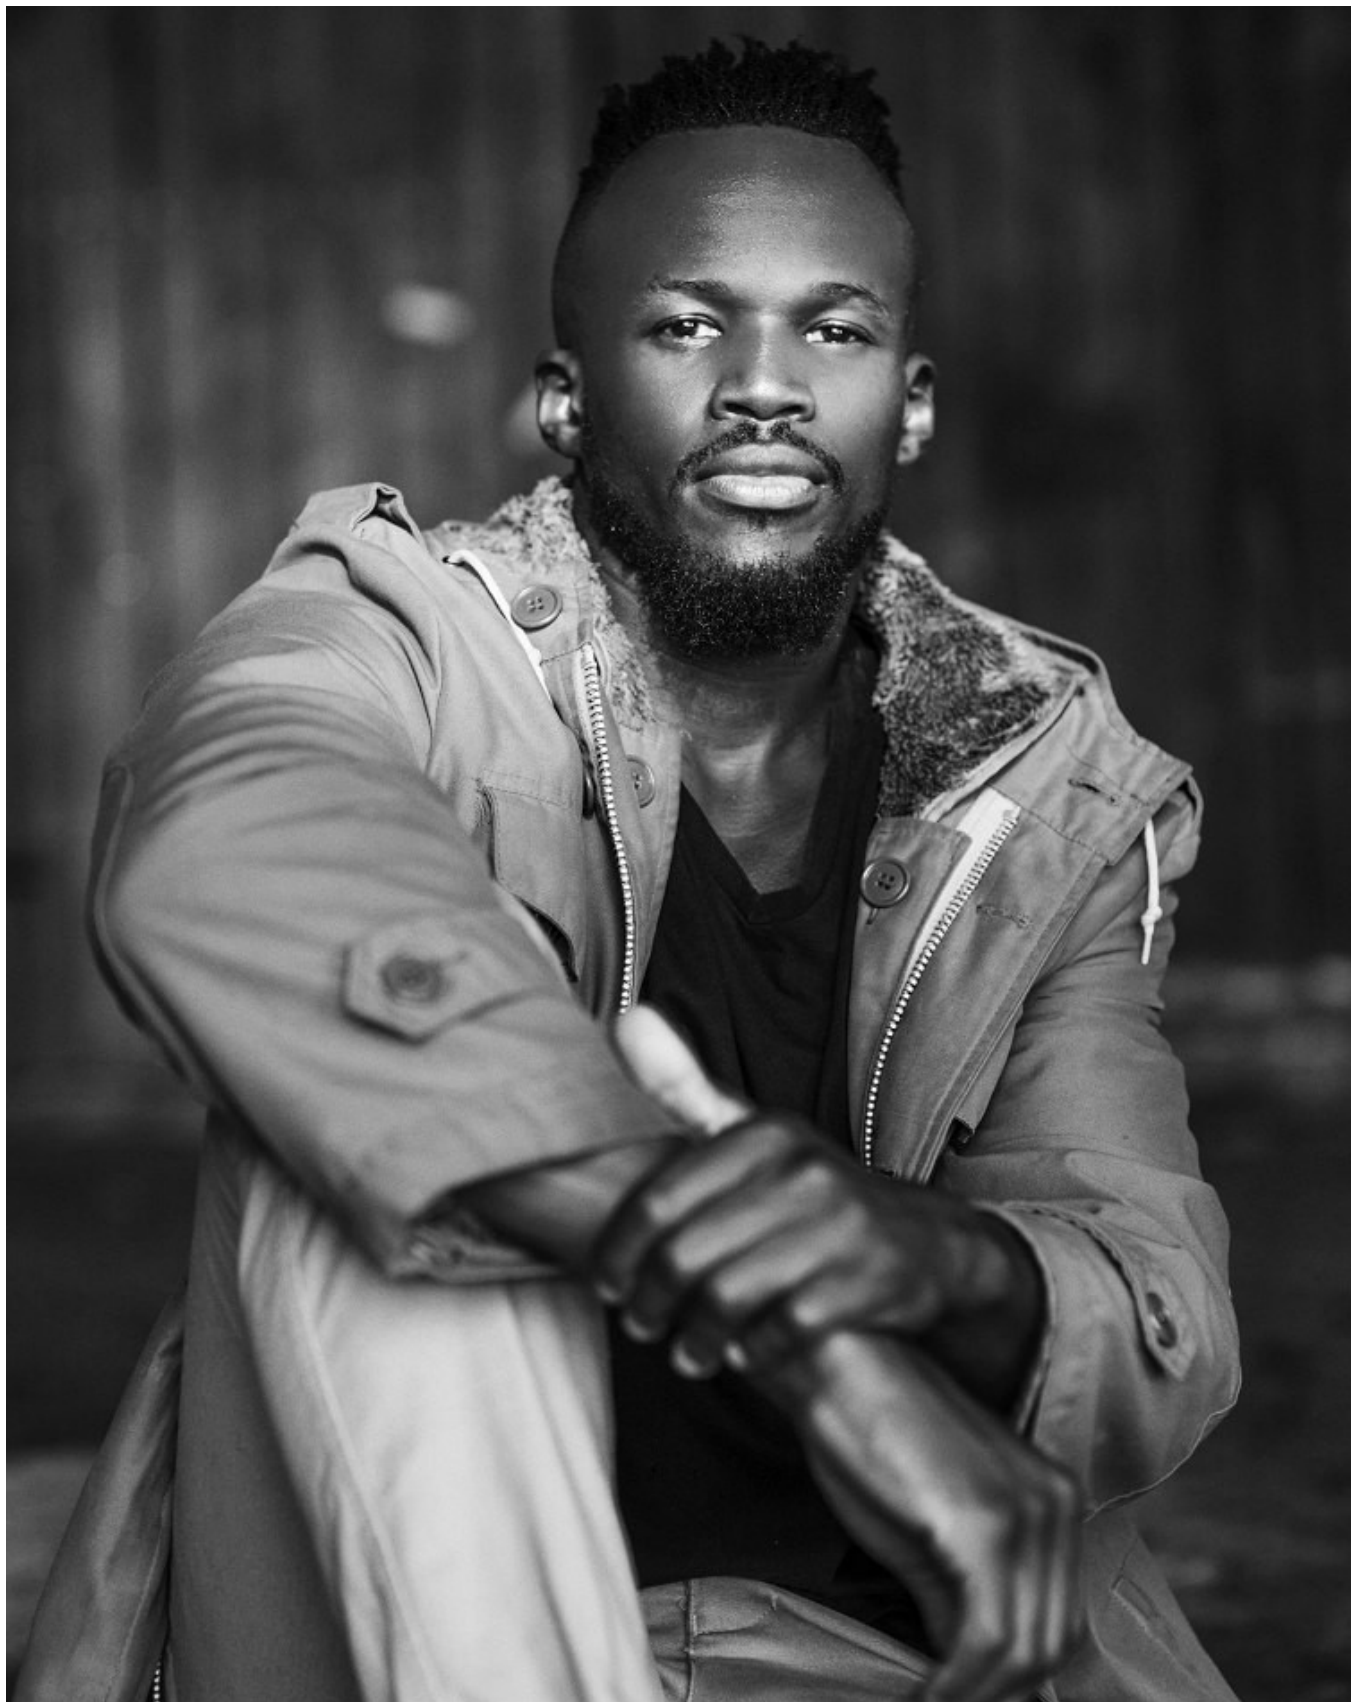

citizen
A Division Of Boss Models

SIPHUMLE "SIMBA" QANYA

Height: 180cm Chest: 99cm Waist: 86cm Suit: 39 S Shoe: 9 UK Hair: Black Eyes: Brown

citizen
A Division Of Boss Models

SIPHUMLE "SIMBA" QANYA

Height: 180cm Chest: 99cm Waist: 86cm Suit: 39 S Shoe: 9 UK Hair: Black Eyes: Brown