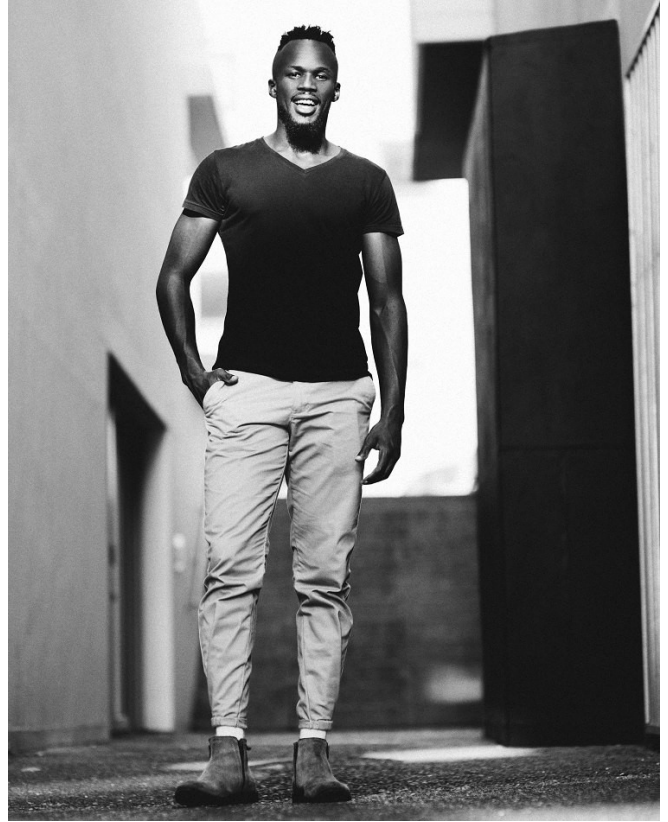

**citizen**  
*A Division Of Boss Models*

**SIPHUMLE "SIMBA" QANYA**

Height: 180cm Chest: 99cm Waist: 86cm Suit: 39 S Shoe: 9 UK Hair: Black Eyes: Brown

**citizen**  
*A Division Of Boss Models*

**SIPHUMLE "SIMBA" QANYA**

Height: 180cm Chest: 99cm Waist: 86cm Suit: 39 S Shoe: 9 UK Hair: Black Eyes: Brown

**citizen**  
*A Division Of Boss Models*

**SIPHUMLE "SIMBA" QANYA**

Height: 180cm Chest: 99cm Waist: 86cm Suit: 39 S Shoe: 9 UK Hair: Black Eyes: Brown

**SIPHUMLE "SIMBA" QANYA**

Height: 180cm Chest: 99cm Waist: 86cm Suit: 39 S Shoe: 9 UK Hair: Black Eyes: Brown