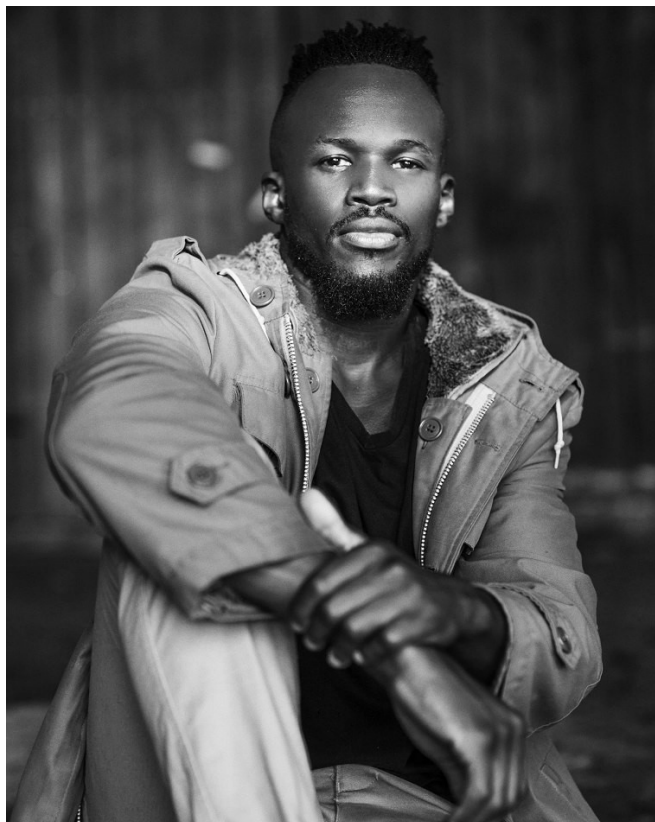

**citizen**  
*A Division Of Boss Models*

**SIPHUMLE "SIMBA" QANYA**

Height: 180cm Chest: 99cm Waist: 86cm Suit: 39 S Shoe: 9 UK Hair: Black Eyes: Brown

**citizen**  
*A Division Of Boss Models*

**SIPHUMLE "SIMBA" QANYA**

Height: 180cm Chest: 99cm Waist: 86cm Suit: 39 S Shoe: 9 UK Hair: Black Eyes: Brown

**citizen**  
*A Division Of Boss Models*

**SIPHUMLE "SIMBA" QANYA**

Height: 180cm Chest: 99cm Waist: 86cm Suit: 39 S Shoe: 9 UK Hair: Black Eyes: Brown

**SIPHUMLE "SIMBA" QANYA**

Height: 180cm Chest: 99cm Waist: 86cm Suit: 39 S Shoe: 9 UK Hair: Black Eyes: Brown