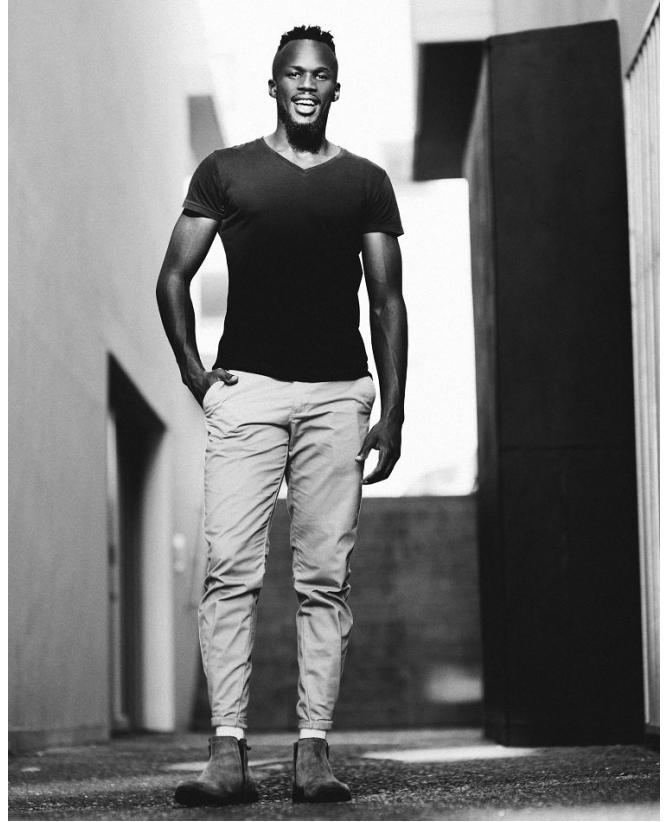

citizen
A Division Of Boss Models

SIPHUMLE "SIMBA" QANYA

Height: 180cm Chest: 99cm Waist: 86cm Suit: 39 S Shoe: 9 UK Hair: Black Eyes: Brown

citizen
A Division Of Boss Models

SIPHUMLE "SIMBA" QANYA

Height: 180cm Chest: 99cm Waist: 86cm Suit: 39 S Shoe: 9 UK Hair: Black Eyes: Brown

citizen
A Division Of Boss Models

SIPHUMLE "SIMBA" QANYA

Height: 180cm Chest: 99cm Waist: 86cm Suit: 39 S Shoe: 9 UK Hair: Black Eyes: Brown

SIPHUMLE "SIMBA" QANYA

Height: 180cm Chest: 99cm Waist: 86cm Suit: 39 S Shoe: 9 UK Hair: Black Eyes: Brown