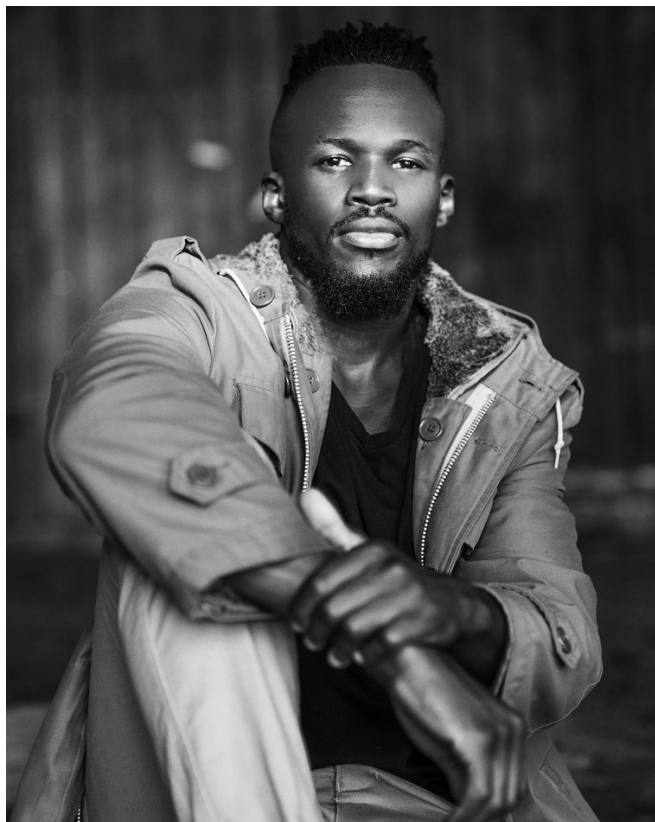

citizen
A Division Of Boss Models

SIPHUMLE "SIMBA" QANYA

Height: 180cm Chest: 99cm Waist: 86cm Suit: 39 S Shoe: 9 UK Hair: Black Eyes: Brown

citizen
A Division Of Boss Models

SIPHUMLE "SIMBA" QANYA

Height: 180cm Chest: 99cm Waist: 86cm Suit: 39 S Shoe: 9 UK Hair: Black Eyes: Brown

citizen
A Division Of Boss Models

SIPHUMLE "SIMBA" QANYA

Height: 180cm Chest: 99cm Waist: 86cm Suit: 39 S Shoe: 9 UK Hair: Black Eyes: Brown

SIPHUMLE "SIMBA" QANYA

Height: 180cm Chest: 99cm Waist: 86cm Suit: 39 S Shoe: 9 UK Hair: Black Eyes: Brown