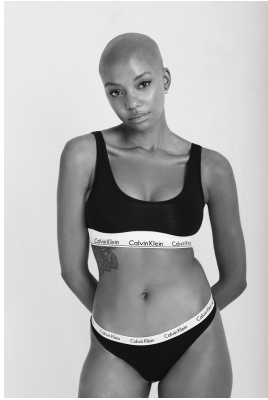

citizen

A Division Of Boss Models

MBALI MBALU

Height: 174cm Bust: 78cm Waist: 57cm Hips: 89cm Shoe: 7 UK Hair: Black Eyes: Brown

citizen
A Division Of Boss Models

MBALI MBALU

Height: 174cm Bust: 78cm Waist: 57cm Hips: 89cm Shoe: 7 UK Hair: Black Eyes: Brown