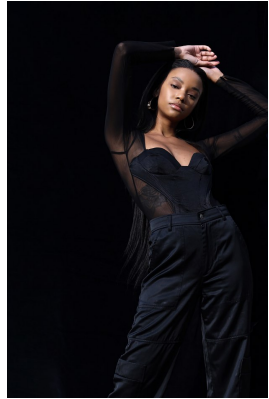

citizen

A Division Of Boss Models

MBALI MBALU

Height: 174cm Bust: 78cm Waist: 57cm Hips: 89cm Shoe: 7 UK Hair: Black Eyes: Brown

citizen
A Division Of Boss Models

MBALI MBALU

Height: 174cm Bust: 78cm Waist: 57cm Hips: 89cm Shoe: 7 UK Hair: Black Eyes: Brown