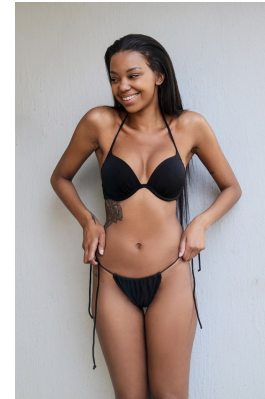

# citizen

A Division Of Boss Models

## MBALI MBALU

Height: 174cm Bust: 78cm Waist: 57cm Hips: 89cm Shoe: 7 UK Hair: Black Eyes: Brown

**citizen**  
*A Division Of Boss Models*

**MBALI MBALU**

Height: 174cm Bust: 78cm Waist: 57cm Hips: 89cm Shoe: 7 UK Hair: Black Eyes: Brown