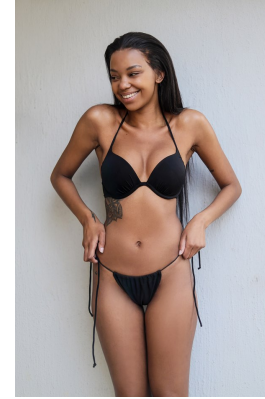

citizen

A Division Of Boss Models

MBALI MBALU

Height: 174cm Bust: 78cm Waist: 57cm Hips: 89cm Shoe: 7 UK Hair: Black Eyes: Brown

citizen
A Division Of Boss Models

MBALI MBALU

Height: 174cm Bust: 78cm Waist: 57cm Hips: 89cm Shoe: 7 UK Hair: Black Eyes: Brown