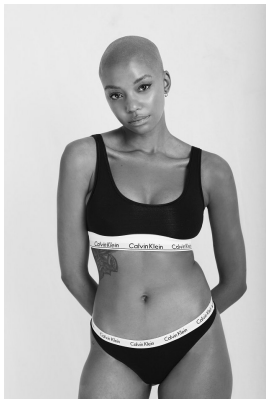

# citizen

A Division Of Boss Models

## MBALI MBALU

Height: 174cm Bust: 78cm Waist: 57cm Hips: 89cm Shoe: 7 UK Hair: Black Eyes: Brown

**citizen**  
*A Division Of Boss Models*

**MBALI MBALU**

Height: 174cm Bust: 78cm Waist: 57cm Hips: 89cm Shoe: 7 UK Hair: Black Eyes: Brown