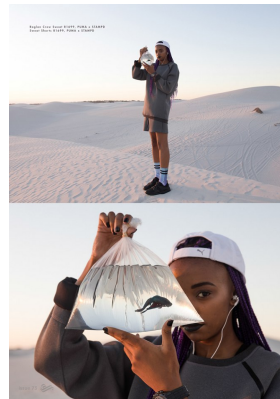

## MBALI MBALU

Height: 174cm Bust: 78cm Waist: 57cm Hips: 89cm Shoe: 7 UK Hair: Black Eyes: Brown

**citizen**  
*A Division Of Boss Models*

**MBALI MBALU**

Height: 174cm Bust: 78cm Waist: 57cm Hips: 89cm Shoe: 7 UK Hair: Black Eyes: Brown