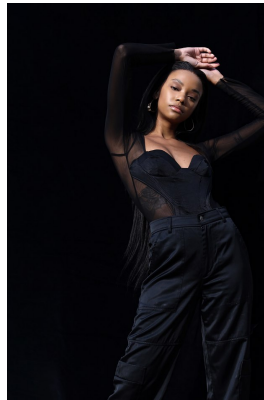

# citizen

A Division Of Boss Models

## MBALI MBALU

Height: 174cm Bust: 78cm Waist: 57cm Hips: 89cm Shoe: 7 UK Hair: Black Eyes: Brown

**citizen**  
*A Division Of Boss Models*

**MBALI MBALU**

Height: 174cm Bust: 78cm Waist: 57cm Hips: 89cm Shoe: 7 UK Hair: Black Eyes: Brown