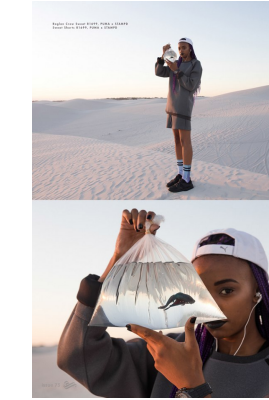

citizen

A Division Of Boss Models

MBALI MBALU

Height: 174cm Bust: 78cm Waist: 57cm Hips: 89cm Shoe: 7 UK Hair: Black Eyes: Brown

citizen
A Division Of Boss Models

MBALI MBALU

Height: 174cm Bust: 78cm Waist: 57cm Hips: 89cm Shoe: 7 UK Hair: Black Eyes: Brown