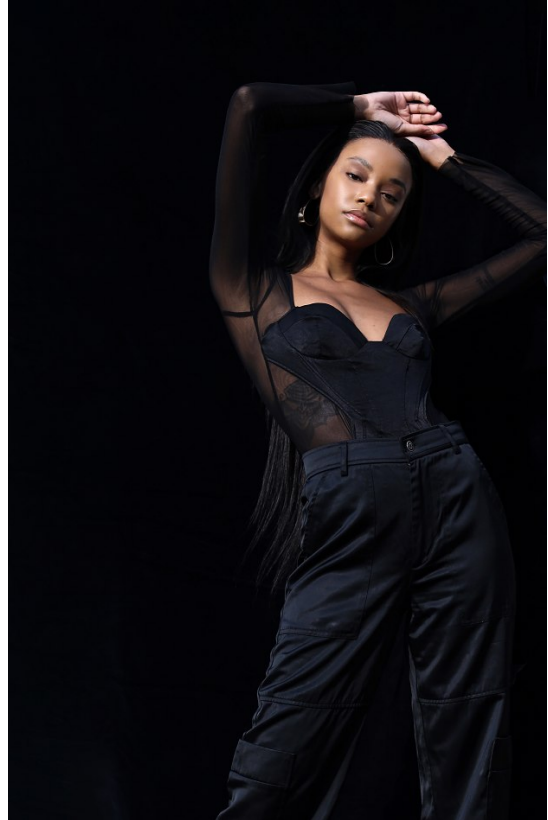

citizen
A Division Of Boss Models

MBALI MBALU

Height: 174cm Bust: 78cm Waist: 57cm Hips: 89cm Shoe: 7 UK Hair: Black Eyes: Brown

citizen
A Division Of Boss Models

MBALI MBALU

Height: 174cm Bust: 78cm Waist: 57cm Hips: 89cm Shoe: 7 UK Hair: Black Eyes: Brown

MBALI MBALU

Height: 174cm Bust: 78cm Waist: 57cm Hips: 89cm Shoe: 7 UK Hair: Black Eyes: Brown

citizen
A Division Of Boss Models

MBALI MBALU

Height: 174cm Bust: 78cm Waist: 57cm Hips: 89cm Shoe: 7 UK Hair: Black Eyes: Brown