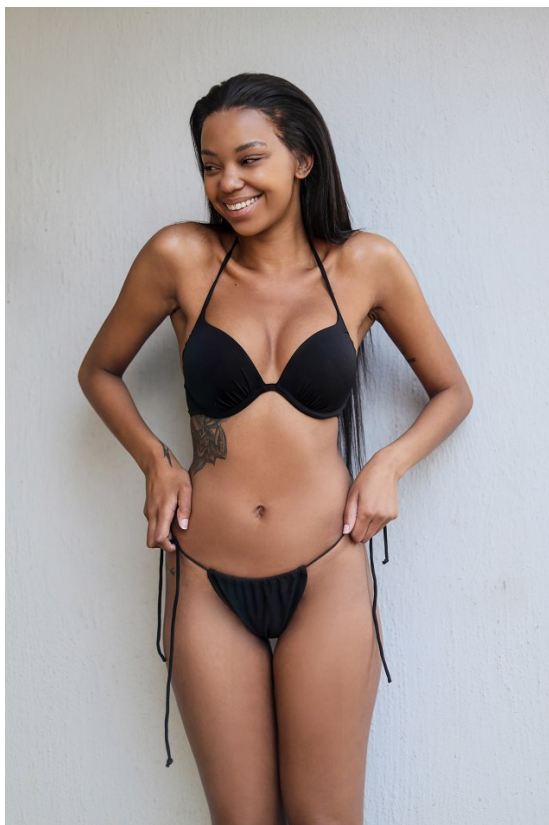

citizen
A Division Of Boss Models

MBALI MBALU

Height: 174cm Bust: 78cm Waist: 57cm Hips: 89cm Shoe: 7 UK Hair: Black Eyes: Brown

citizen
A Division Of Boss Models

MBALI MBALU

Height: 174cm Bust: 78cm Waist: 57cm Hips: 89cm Shoe: 7 UK Hair: Black Eyes: Brown

MBALI MBALU

Height: 174cm Bust: 78cm Waist: 57cm Hips: 89cm Shoe: 7 UK Hair: Black Eyes: Brown

citizen
A Division Of Boss Models

MBALI MBALU

Height: 174cm Bust: 78cm Waist: 57cm Hips: 89cm Shoe: 7 UK Hair: Black Eyes: Brown