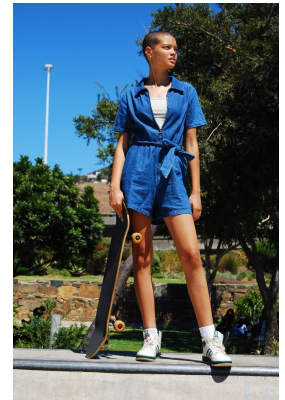

citizen

A Division Of Boss Models

KARYN BOCK

Height: 167cm Bust: 75cm Waist: 61cm Hips: 85cm Shoe: 5 UK Hair: Brown Eyes: Brown