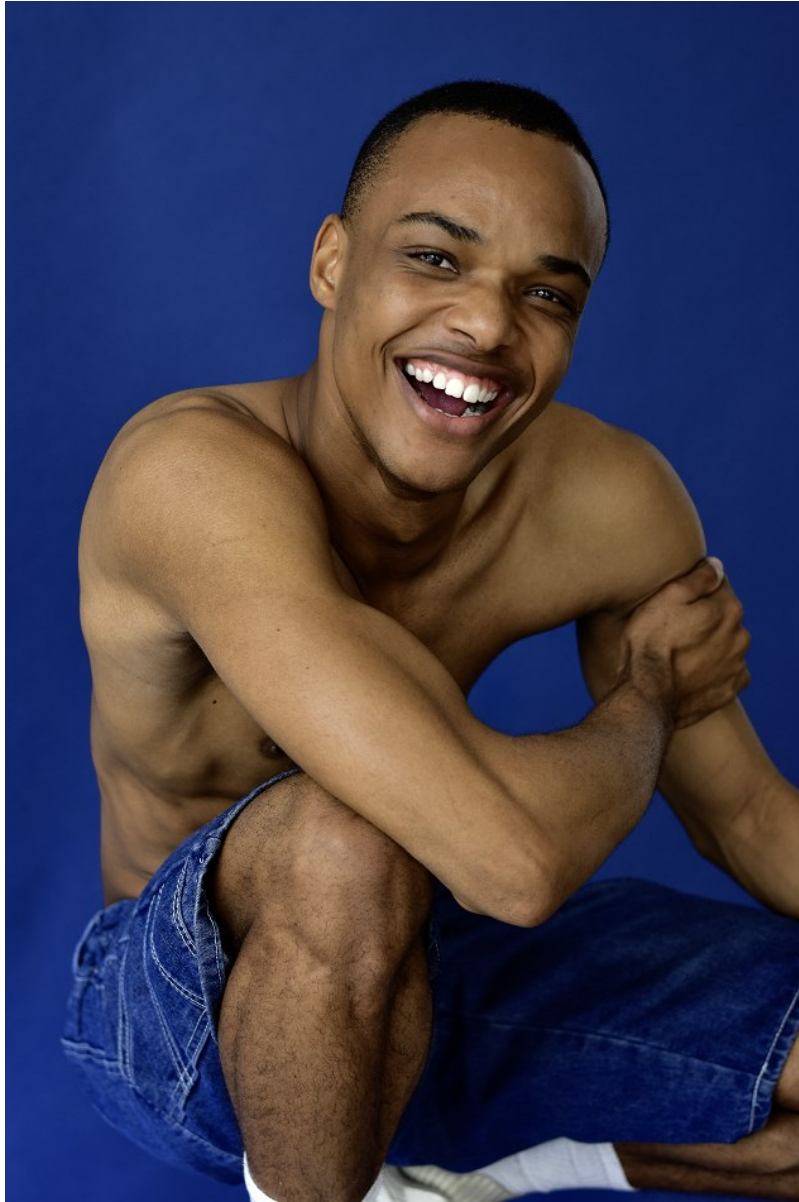

citizen
A Division Of Boss Models

MBONGE KAMBONDE

Height: 185cm Chest: 92cm Waist: 77cm Shoe: 9 UK Hair: Black Eyes: Black

MBONGE KAMBONDE

Height: 185cm Chest: 92cm Waist: 77cm Shoe: 9 UK Hair: Black Eyes: Black

MBONGE KAMBONDE

Height: 185cm Chest: 92cm Waist: 77cm Shoe: 9 UK Hair: Black Eyes: Black

citizen
A Division Of Boss Models

MBONGE KAMBONDE

Height: 185cm Chest: 92cm Waist: 77cm Shoe: 9 UK Hair: Black Eyes: Black