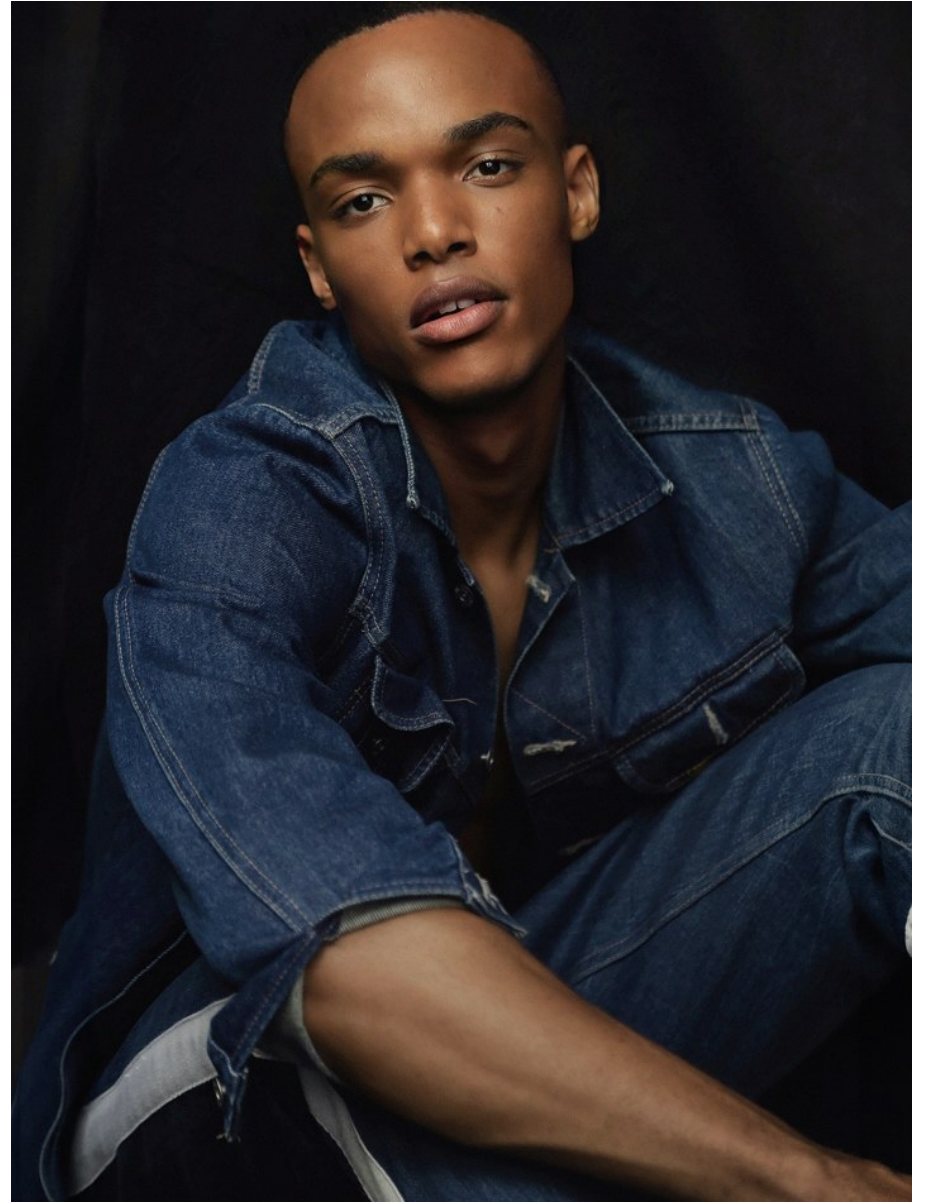

citizen
A Division Of Boss Models

MBONGE KAMBONDE

Height: 185cm Chest: 97cm Waist: 71cm Suit: 38 Shoe: 9 UK Hair: Black Eyes: Black