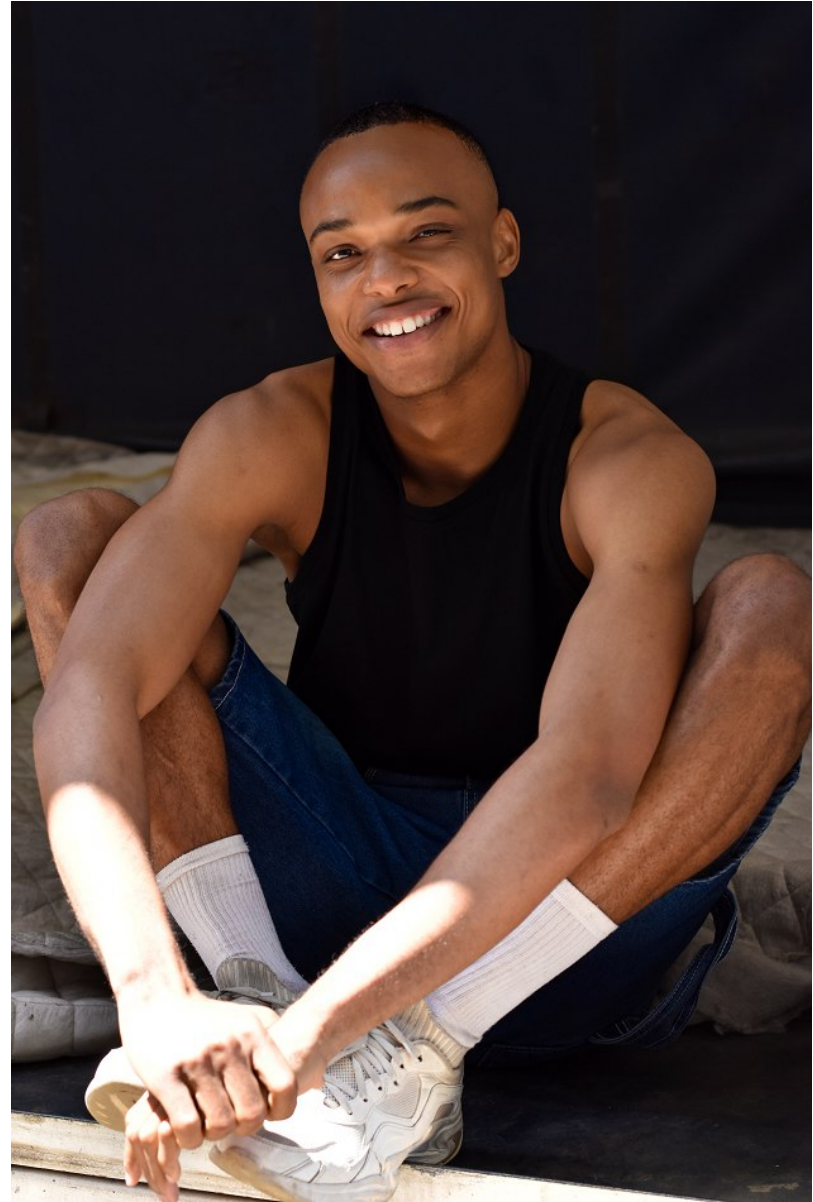

citizen
A Division Of Boss Models

MBONGE KAMBONDE

Height: 185cm Chest: 92cm Waist: 77cm Shoe: 9 UK Hair: Black Eyes: Black

MBONGE KAMBONDE

Height: 185cm Chest: 92cm Waist: 77cm Shoe: 9 UK Hair: Black Eyes: Black

MBONGE KAMBONDE

Height: 185cm Chest: 92cm Waist: 77cm Shoe: 9 UK Hair: Black Eyes: Black

citizen
A Division Of Boss Models

MBONGE KAMBONDE

Height: 185cm Chest: 92cm Waist: 77cm Shoe: 9 UK Hair: Black Eyes: Black