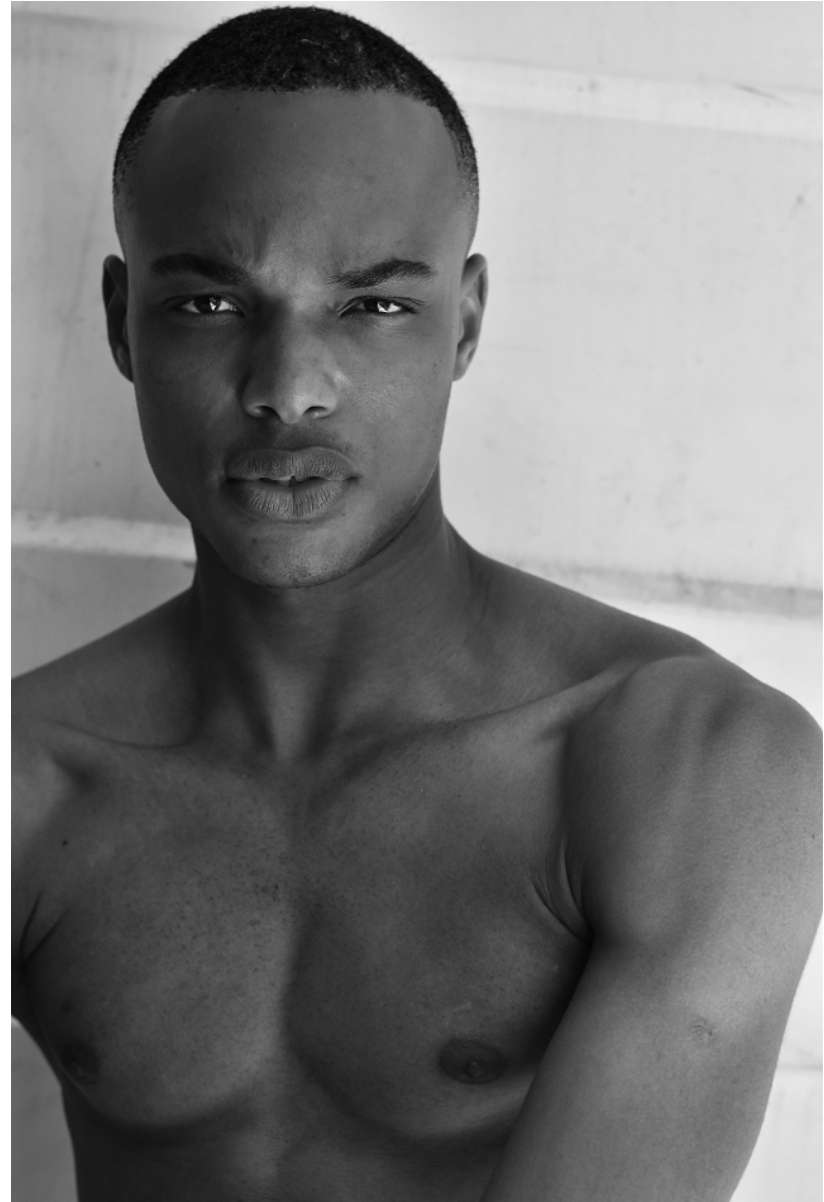

citizen
A Division Of Boss Models

MBONGE KAMBONDE

Height: 185cm Chest: 92cm Waist: 77cm Shoe: 9 UK Hair: Black Eyes: Black

MBONGE KAMBONDE

Height: 185cm Chest: 92cm Waist: 77cm Shoe: 9 UK Hair: Black Eyes: Black

MBONGE KAMBONDE

Height: 185cm Chest: 92cm Waist: 77cm Shoe: 9 UK Hair: Black Eyes: Black

citizen
A Division Of Boss Models

MBONGE KAMBONDE

Height: 185cm Chest: 92cm Waist: 77cm Shoe: 9 UK Hair: Black Eyes: Black