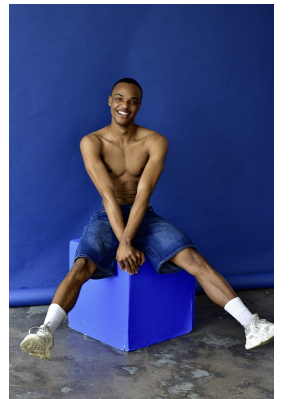

# **citizen**

*A Division Of Boss Models*

## **MBONGE KAMBONDE**

Height: 185cm Chest: 97cm Waist: 71cm Suit: 38 Shoe: 9 UK Hair: Black Eyes: Black

**citizen**  
*A Division Of Boss Models*

**MBONGE KAMBONDE**

Height: 185cm Chest: 97cm Waist: 71cm Suit: 38 Shoe: 9 UK Hair: Black Eyes: Black