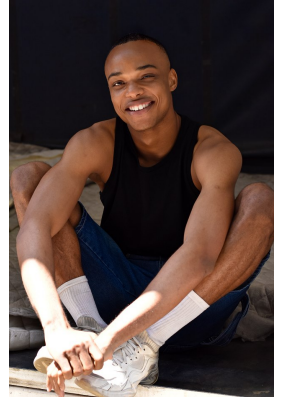

# **citizen**

*A Division Of Boss Models*

## **MBONGE KAMBONDE**

Height: 185cm Chest: 97cm Waist: 71cm Suit: 38 Shoe: 9 UK Hair: Black Eyes: Black

**citizen**  
*A Division Of Boss Models*

**MBONGE KAMBONDE**

Height: 185cm Chest: 97cm Waist: 71cm Suit: 38 Shoe: 9 UK Hair: Black Eyes: Black