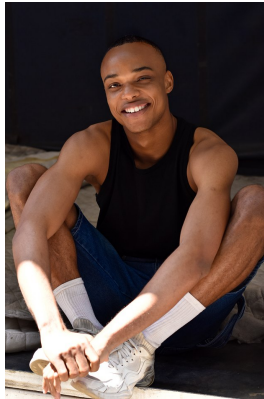

**citizen**  
*A Division Of Boss Models*

**MBONGE KAMBONDE**

Height: 185cm Chest: 92cm Waist: 77cm Shoe: 9 UK Hair: Black Eyes: Black