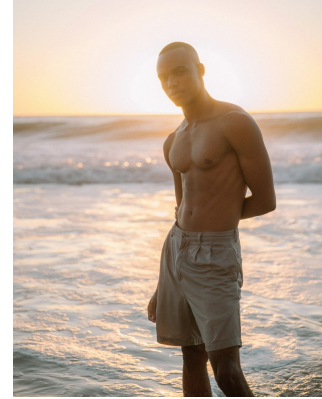

**citizen**  
*A Division Of Boss Models*

**MBONGE KAMBONDE**

Height: 185cm Chest: 97cm Waist: 71cm Suit: 38 Shoe: 9 UK Hair: Black Eyes: Black