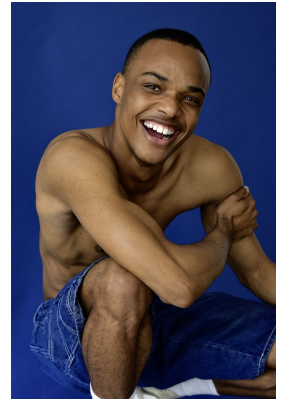

**citizen**  
*A Division Of Boss Models*

**MBONGE KAMBONDE**

Height: 185cm Chest: 92cm Waist: 77cm Shoe: 9 UK Hair: Black Eyes: Black