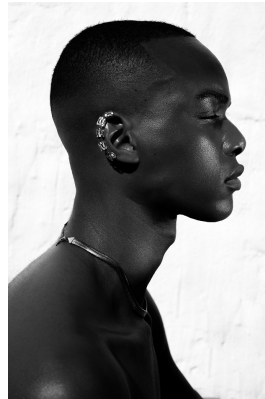

**citizen**  
*A Division Of Boss Models*

**MBONGE KAMBONDE**

Height: 185cm Chest: 92cm Waist: 77cm Shoe: 9 UK Hair: Black Eyes: Black