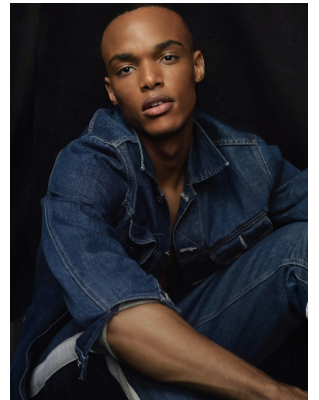

# **citizen**

*A Division Of Boss Models*

## **MBONGE KAMBONDE**

Height: 185cm Chest: 97cm Waist: 71cm Suit: 38 Shoe: 9 UK Hair: Black Eyes: Black

**citizen**  
*A Division Of Boss Models*

**MBONGE KAMBONDE**

Height: 185cm Chest: 97cm Waist: 71cm Suit: 38 Shoe: 9 UK Hair: Black Eyes: Black