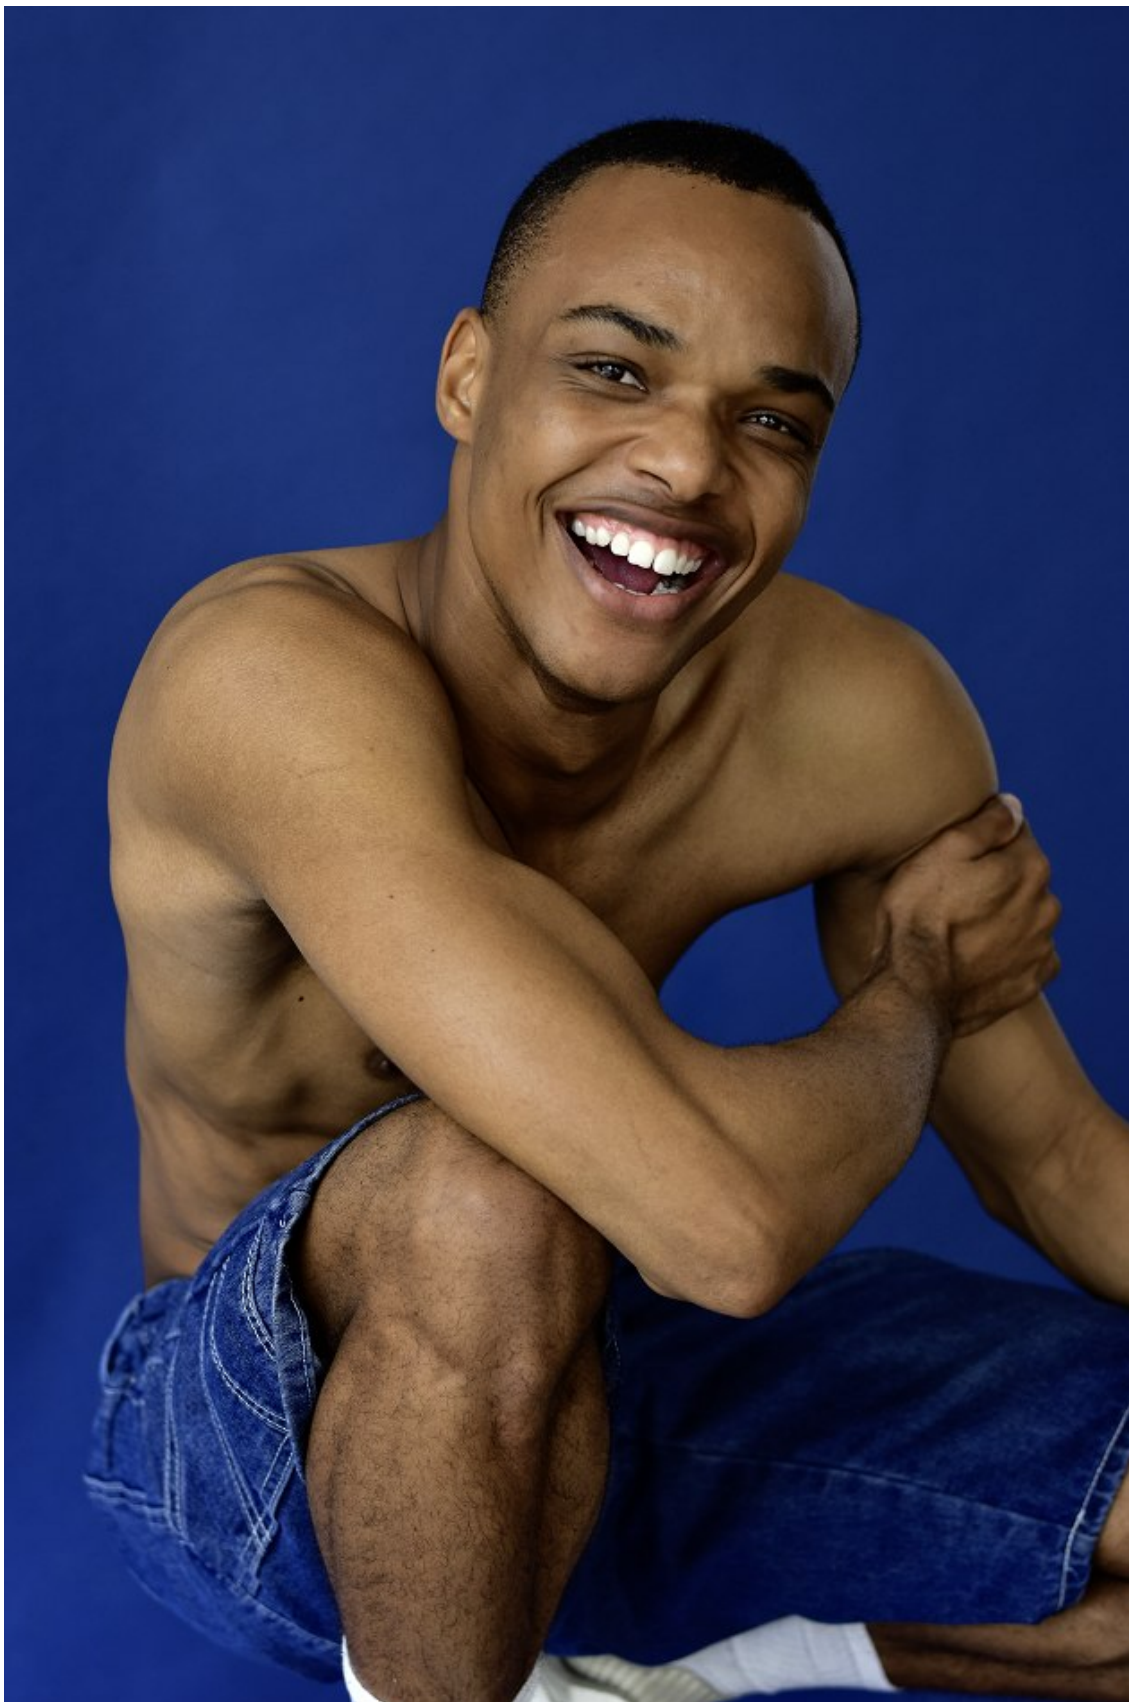

**citizen**  
*A Division Of Boss Models*

**MBONGE KAMBONDE**

Height: 185cm Chest: 92cm Waist: 77cm Shoe: 9 UK Hair: Black Eyes: Black

**citizen**  
*A Division Of Boss Models*

**MBONGE KAMBONDE**

Height: 185cm Chest: 92cm Waist: 77cm Shoe: 9 UK Hair: Black Eyes: Black