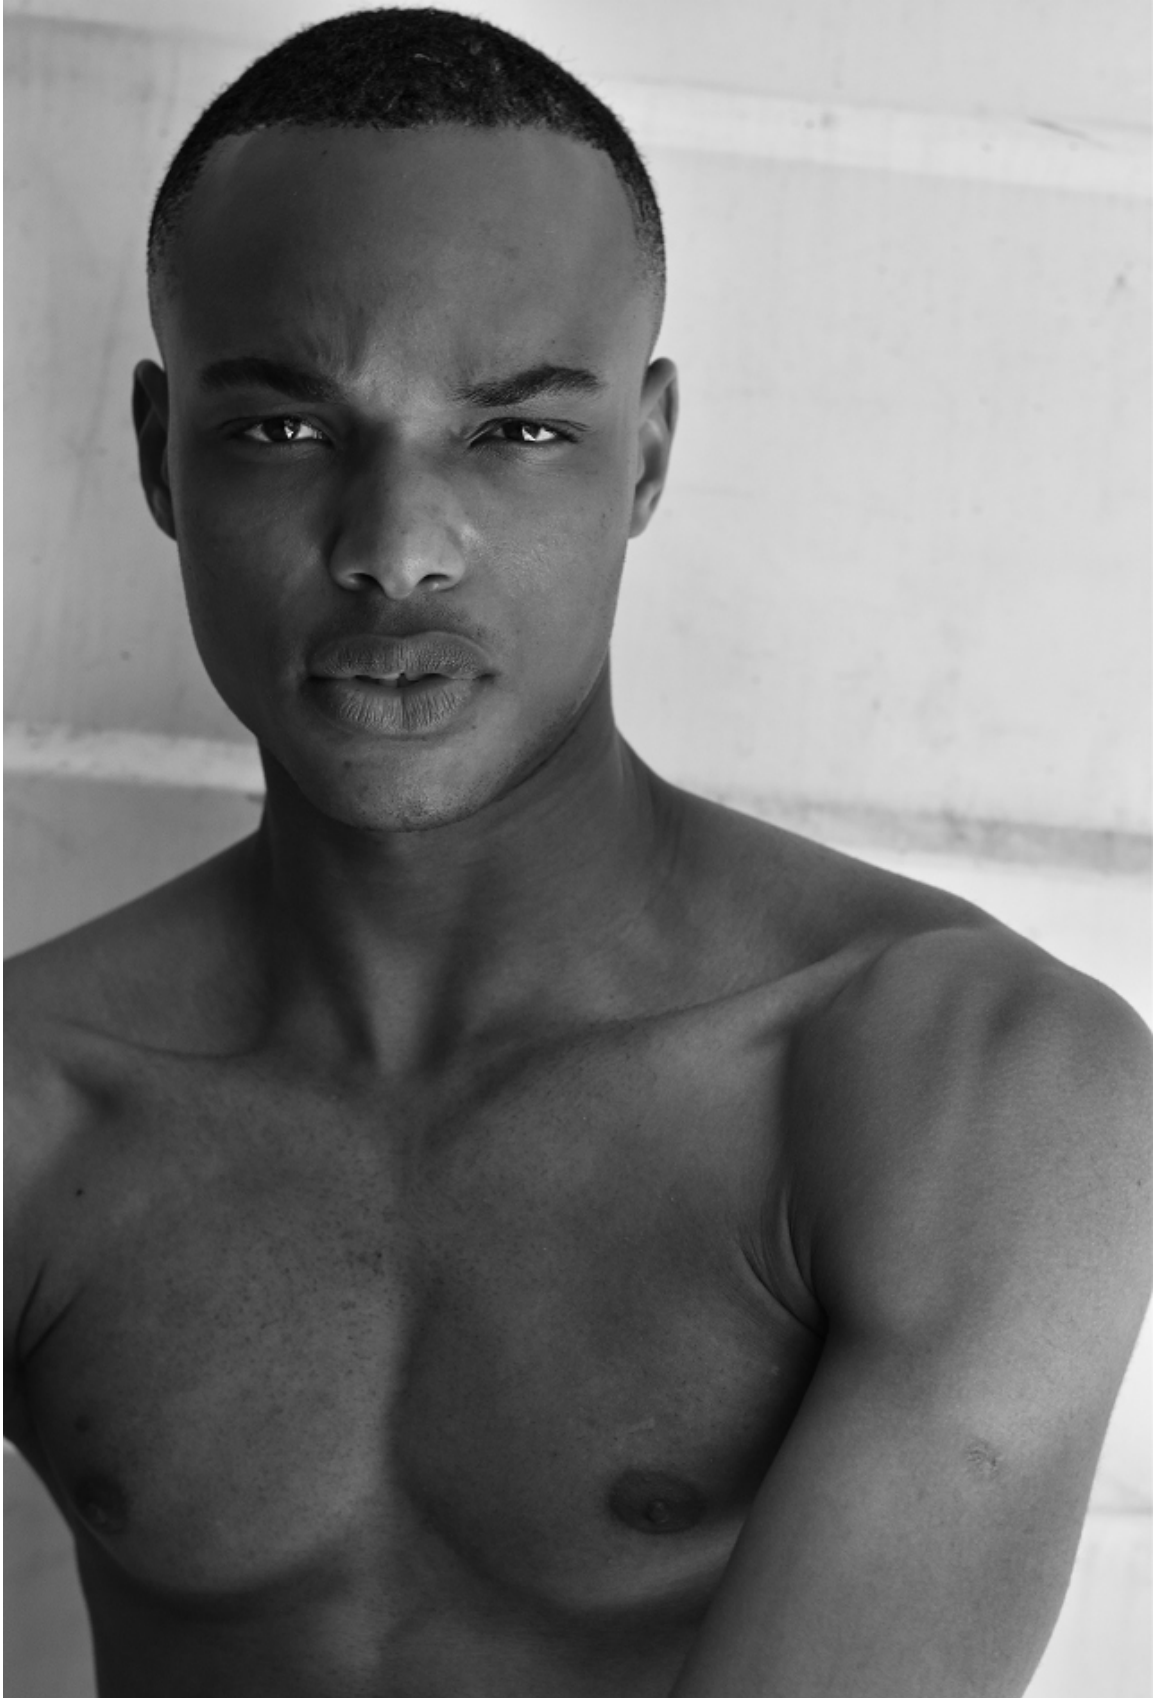

citizen
A Division Of Boss Models

MBONGE KAMBONDE

Height: 185cm Chest: 92cm Waist: 77cm Shoe: 9 UK Hair: Black Eyes: Black