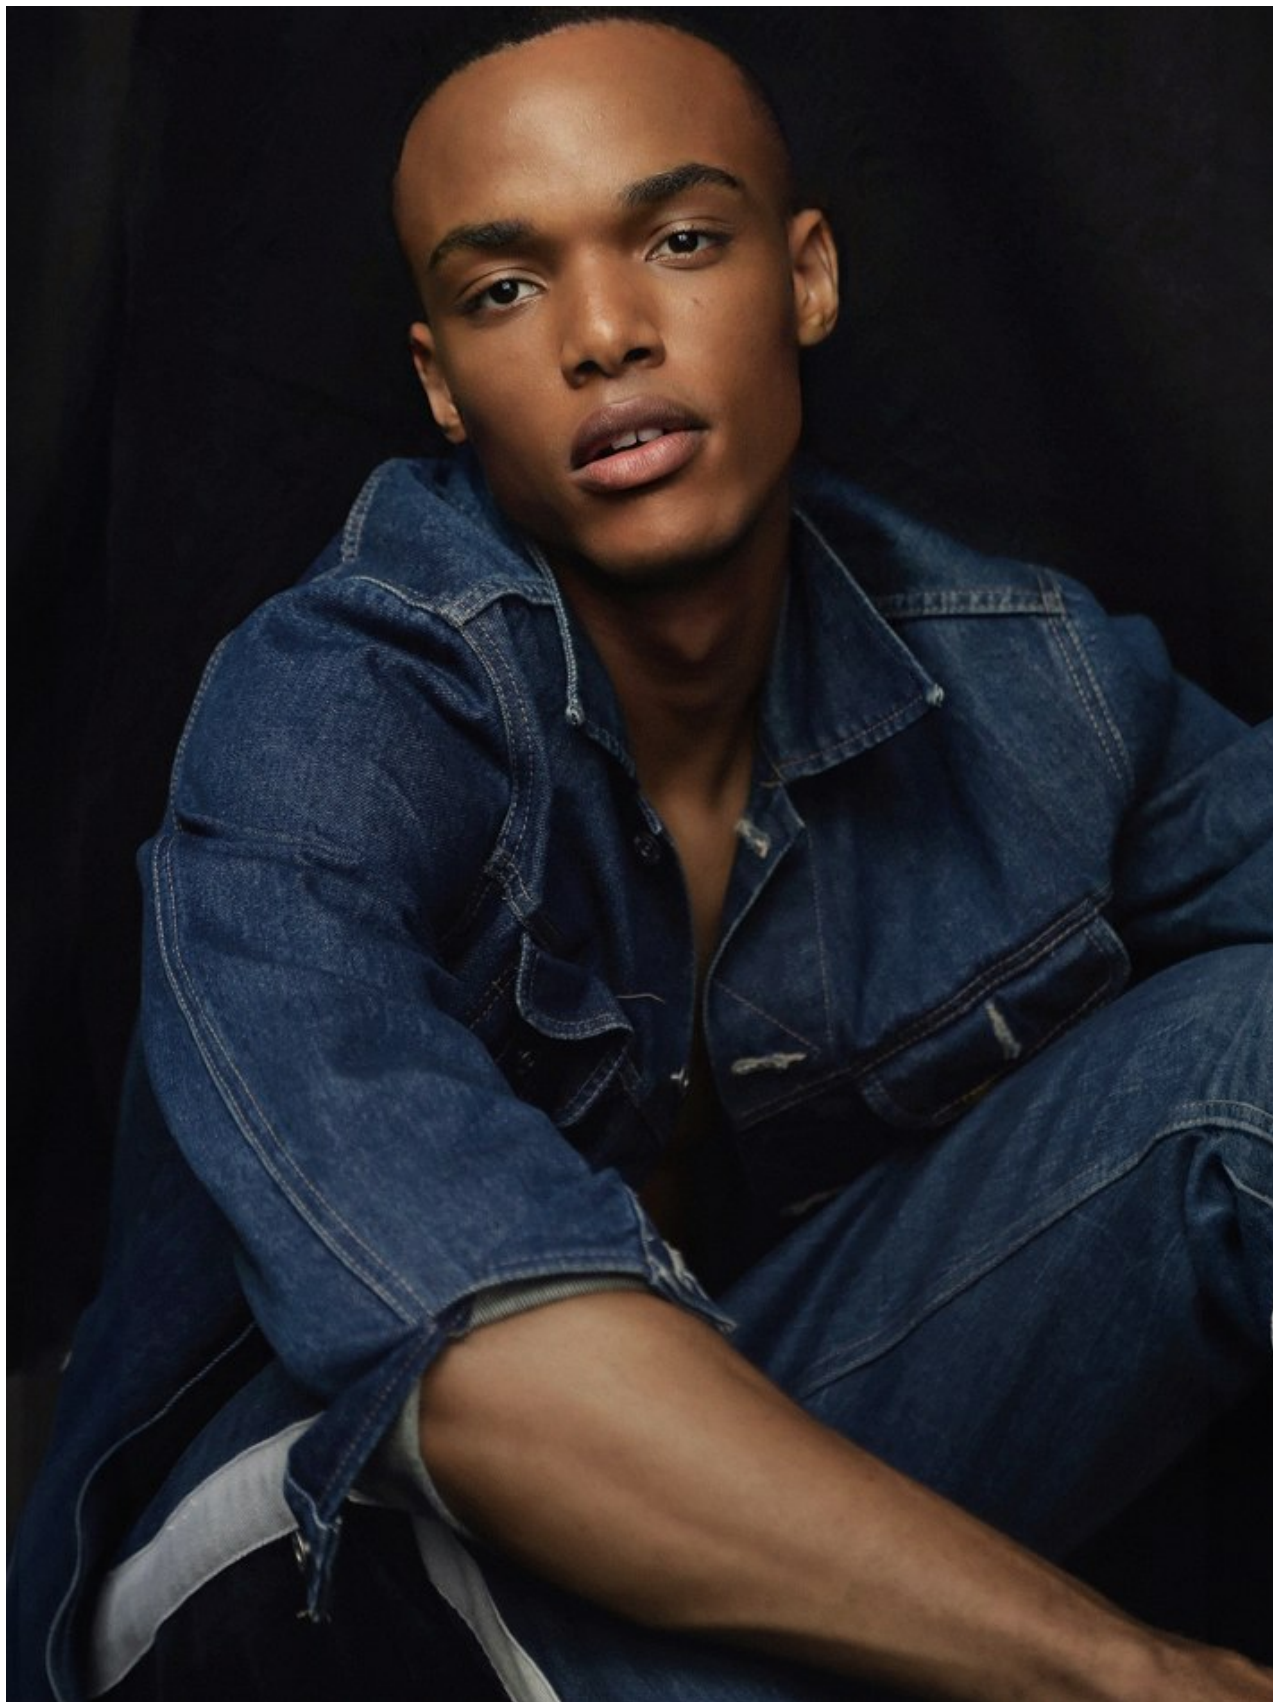

citizen
A Division Of Boss Models

MBONGE KAMBONDE

Height: 185cm Chest: 97cm Waist: 71cm Suit: 38 Shoe: 9 UK Hair: Black Eyes: Black