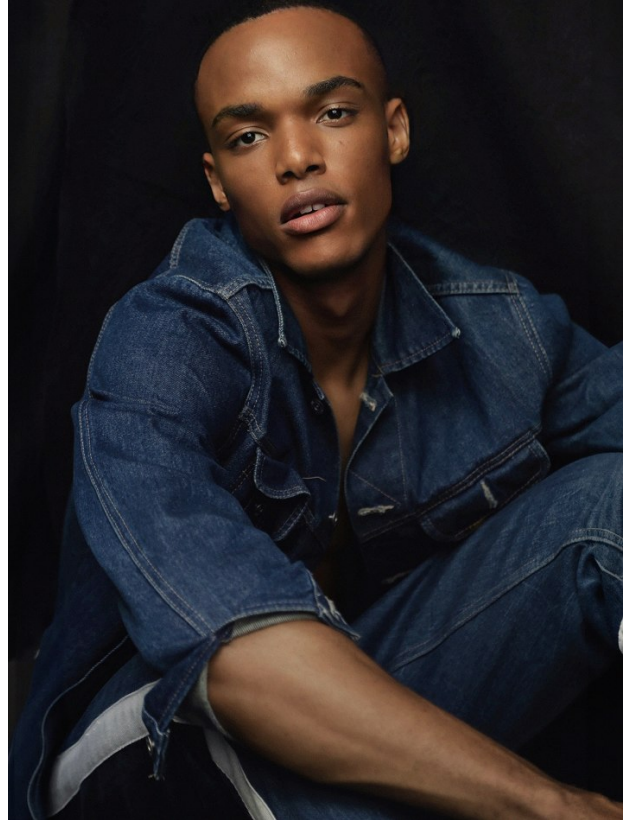

citizen
A Division Of Boss Models

MBONGE KAMBONDE

Height: 185cm Chest: 97cm Waist: 71cm Suit: 38 Shoe: 9 UK Hair: Black Eyes: Black

citizen
A Division Of Boss Models

MBONGE KAMBONDE

Height: 185cm Chest: 97cm Waist: 71cm Suit: 38 Shoe: 9 UK Hair: Black Eyes: Black