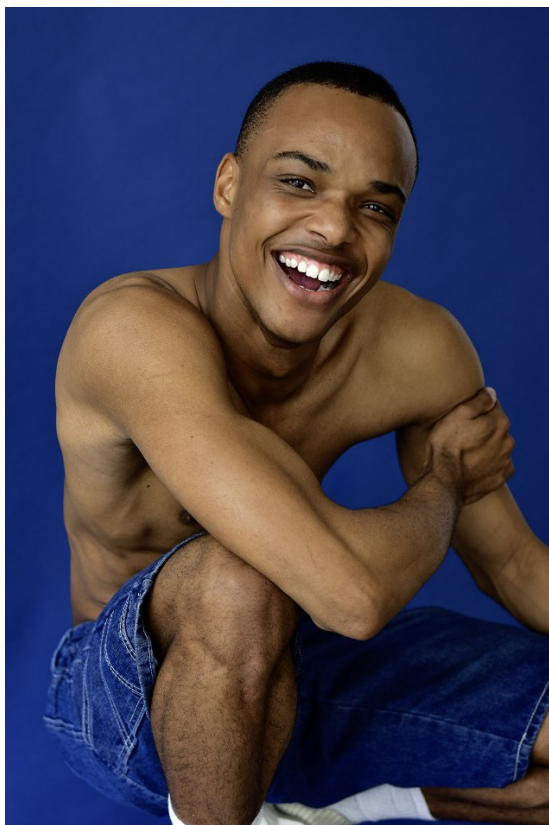

citizen
A Division Of Boss Models

MBONGE KAMBONDE

Height: 185cm Chest: 92cm Waist: 77cm Shoe: 9 UK Hair: Black Eyes: Black

citizen
A Division Of Boss Models

MBONGE KAMBONDE

Height: 185cm Chest: 92cm Waist: 77cm Shoe: 9 UK Hair: Black Eyes: Black

citizen
A Division Of Boss Models

MBONGE KAMBONDE

Height: 185cm Chest: 92cm Waist: 77cm Shoe: 9 UK Hair: Black Eyes: Black