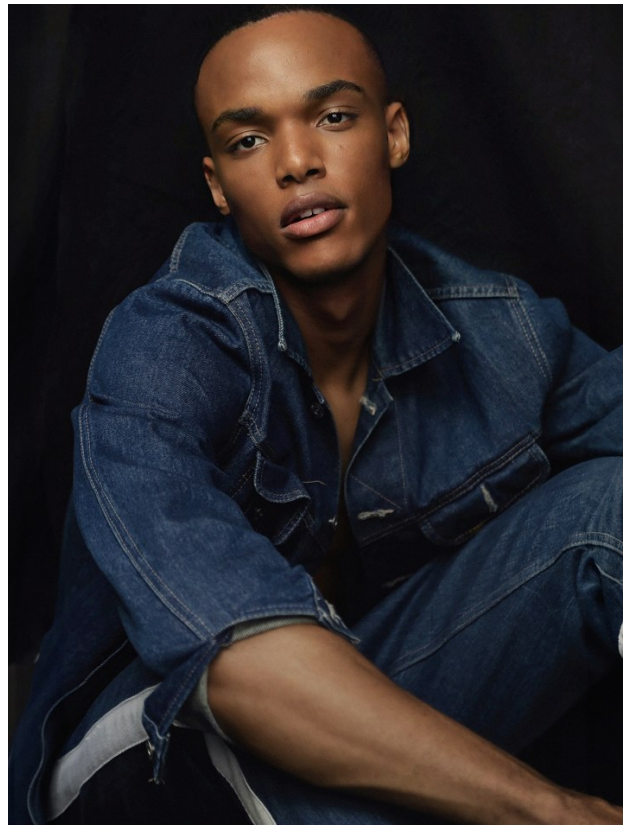

citizen
A Division Of Boss Models

MBONGE KAMBONDE

Height: 185cm Chest: 97cm Waist: 71cm Suit: 38 Shoe: 9 UK Hair: Black Eyes: Black

MBONGE KAMBONDE

Height: 185cm Chest: 97cm Waist: 71cm Suit: 38 Shoe: 9 UK Hair: Black Eyes: Black

citizen
A Division Of Boss Models

MBONGE KAMBONDE

Height: 185cm Chest: 97cm Waist: 71cm Suit: 38 Shoe: 9 UK Hair: Black Eyes: Black

citizen
A Division Of Boss Models

MBONGE KAMBONDE

Height: 185cm Chest: 97cm Waist: 71cm Suit: 38 Shoe: 9 UK Hair: Black Eyes: Black

citizen
A Division Of Boss Models

MBONGE KAMBONDE

Height: 185cm Chest: 97cm Waist: 71cm Suit: 38 Shoe: 9 UK Hair: Black Eyes: Black