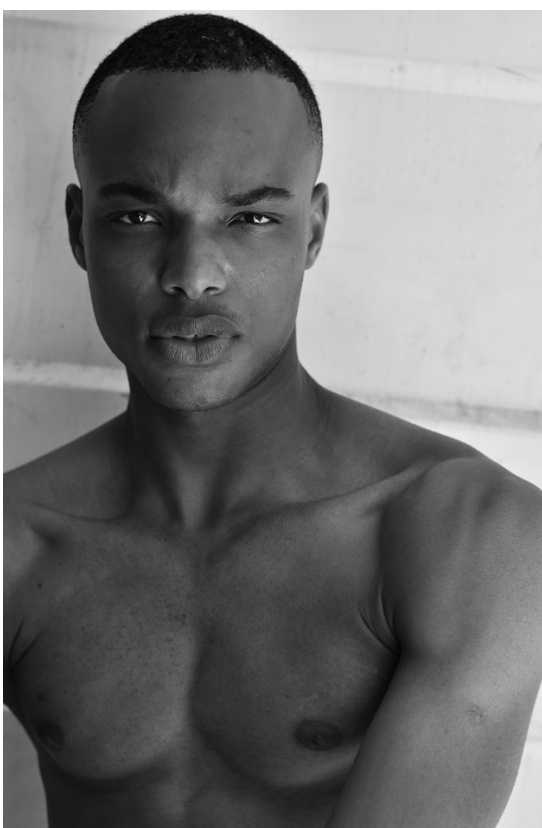

citizen
A Division Of Boss Models

MBONGE KAMBONDE

Height: 185cm Chest: 92cm Waist: 77cm Shoe: 9 UK Hair: Black Eyes: Black

citizen
A Division Of Boss Models

MBONGE KAMBONDE

Height: 185cm Chest: 92cm Waist: 77cm Shoe: 9 UK Hair: Black Eyes: Black

citizen
A Division Of Boss Models

MBONGE KAMBONDE

Height: 185cm Chest: 92cm Waist: 77cm Shoe: 9 UK Hair: Black Eyes: Black