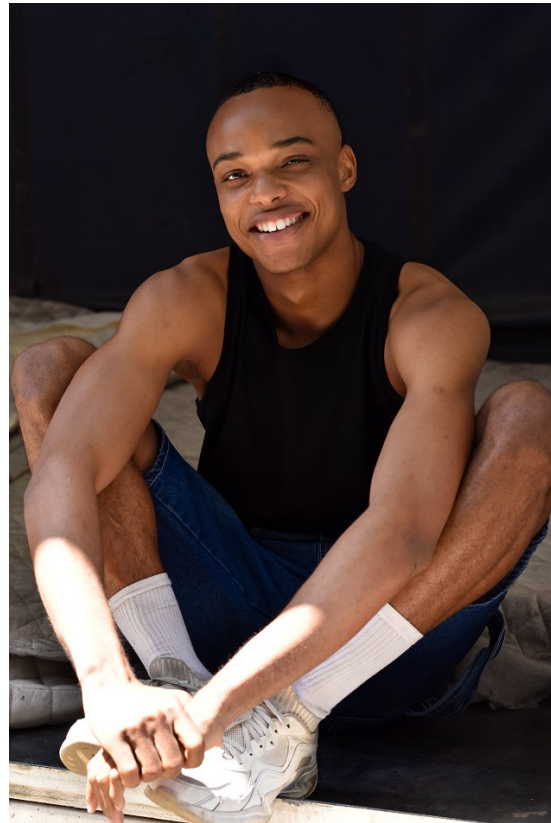

citizen
A Division Of Boss Models

MBONGE KAMBONDE

Height: 185cm Chest: 92cm Waist: 77cm Shoe: 9 UK Hair: Black Eyes: Black

citizen
A Division Of Boss Models

MBONGE KAMBONDE

Height: 185cm Chest: 92cm Waist: 77cm Shoe: 9 UK Hair: Black Eyes: Black

citizen
A Division Of Boss Models

MBONGE KAMBONDE

Height: 185cm Chest: 92cm Waist: 77cm Shoe: 9 UK Hair: Black Eyes: Black