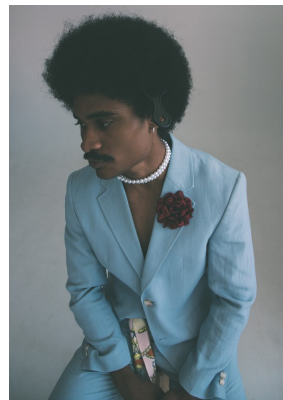

# citizen

*A Division Of Boss Models*

## THATO HUMAN

Height: 182cm Chest: 101cm Waist: 76cm Suit: 39.5 R Shoe: 10 UK Hair: Black Eyes: Black