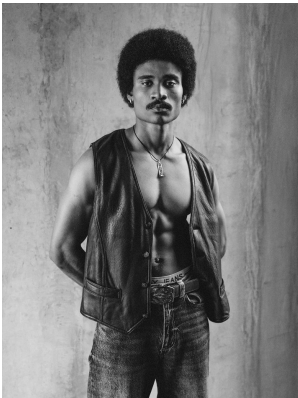

# citizen

*A Division Of Boss Models*

## THATO HUMAN

Height: 182cm Chest: 101cm Waist: 76cm Suit: 39.5 R Shoe: 10 UK Hair: Black Eyes: Black