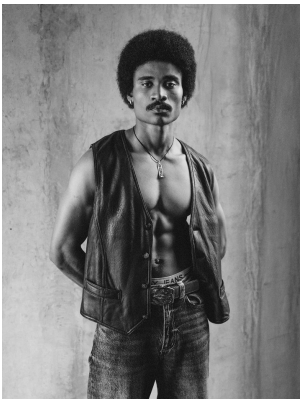

citizen

A Division Of Boss Models

THATO HUMAN

Height: 182cm Chest: 101cm Waist: 76cm Suit: 39.5 R Shoe: 10 UK Hair: Black Eyes: Black

citizen
A Division Of Boss Models

THATO HUMAN

Height: 182cm Chest: 101cm Waist: 76cm Suit: 39.5 R Shoe: 10 UK Hair: Black Eyes: Black