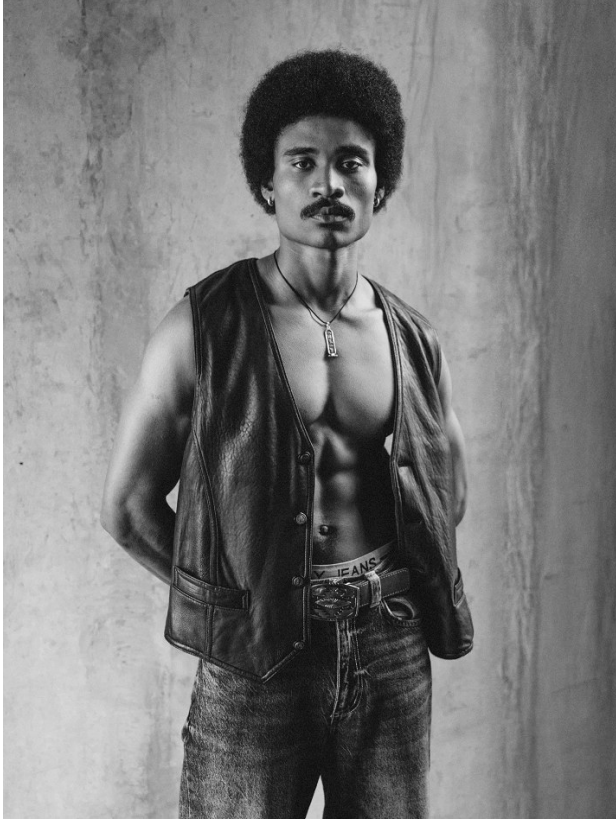

citizen
A Division Of Boss Models

THATO HUMAN

Height: 182cm Chest: 101cm Waist: 76cm Suit: 39.5 R Shoe: 10 UK Hair: Black Eyes: Black

citizen

A Division Of Boss Models

THATO HUMAN

Height: 182cm Chest: 101cm Waist: 76cm Suit: 39.5 R Shoe: 10 UK Hair: Black Eyes: Black