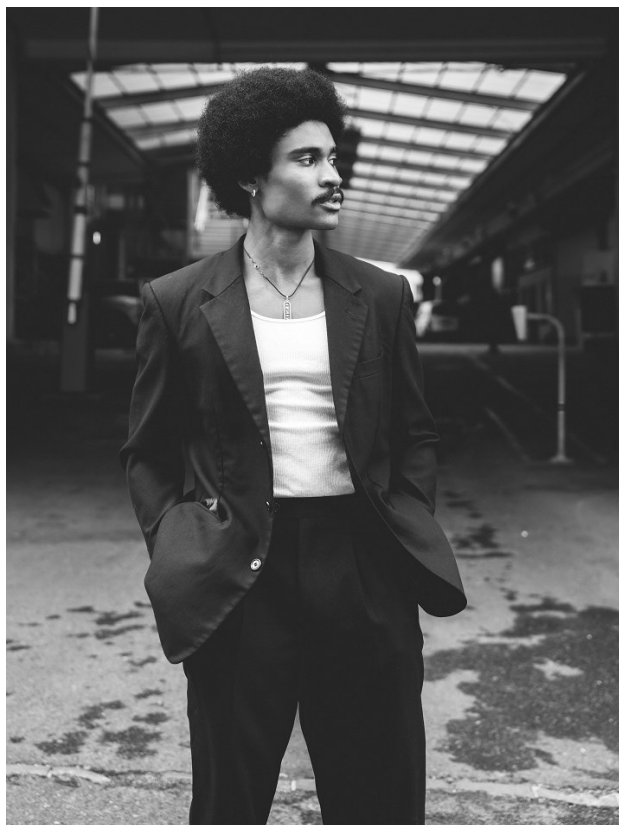

citizen
A Division Of Boss Models

THATO HUMAN

Height: 182cm Chest: 101cm Waist: 76cm Suit: 39.5 R Shoe: 10 UK Hair: Black Eyes: Black

citizen
A Division Of Boss Models

THATO HUMAN

Height: 182cm Chest: 101cm Waist: 76cm Suit: 39.5 R Shoe: 10 UK Hair: Black Eyes: Black

THATO HUMAN

Height: 182cm Chest: 101cm Waist: 76cm Suit: 39.5 R Shoe: 10 UK Hair: Black Eyes: Black

citizen
A Division Of Boss Models

THATO HUMAN

Height: 182cm Chest: 101cm Waist: 76cm Suit: 39.5 R Shoe: 10 UK Hair: Black Eyes: Black

THATO HUMAN

Height: 182cm Chest: 101cm Waist: 76cm Suit: 39.5 R Shoe: 10 UK Hair: Black Eyes: Black