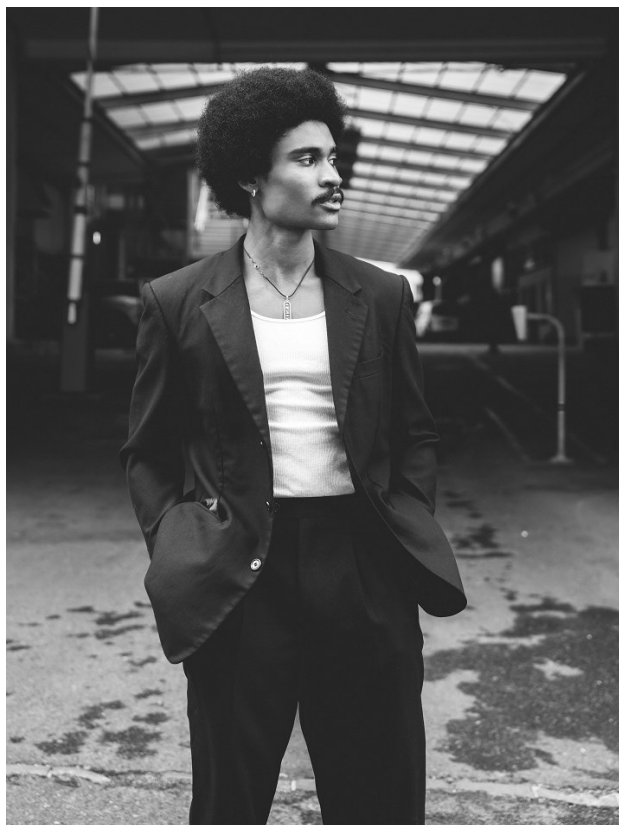

citizen
A Division Of Boss Models

THATO HUMAN

Height: 182cm Chest: 101cm Waist: 76cm Suit: 39.5 R Shoe: 10 UK Hair: Black Eyes: Black

citizen

A Division Of Boss Models

THATO HUMAN

Height: 182cm Chest: 101cm Waist: 76cm Suit: 39.5 R Shoe: 10 UK Hair: Black Eyes: Black