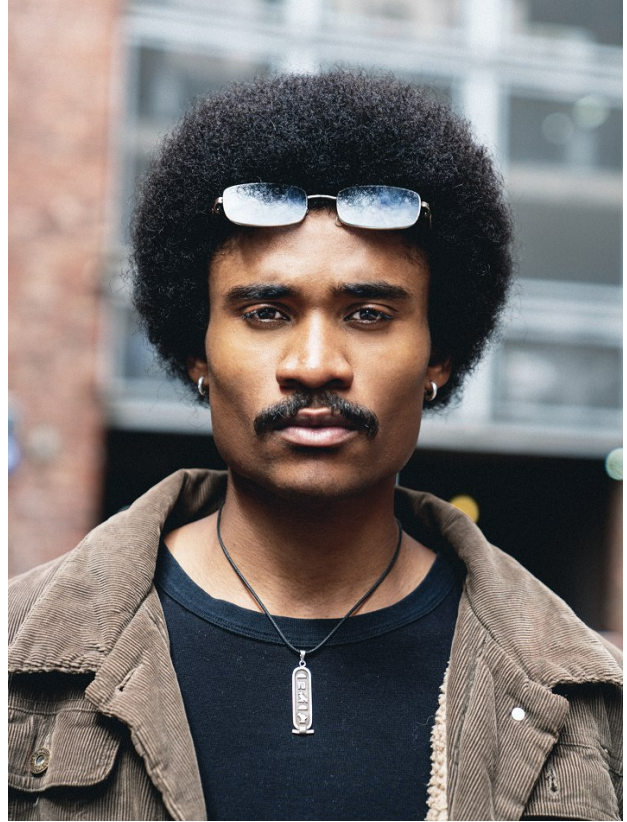

citizen
A Division Of Boss Models

THATO HUMAN

Height: 182cm Chest: 101cm Waist: 76cm Suit: 39.5 R Shoe: 10 UK Hair: Black Eyes: Black

citizen
A Division Of Boss Models

THATO HUMAN

Height: 182cm Chest: 101cm Waist: 76cm Suit: 39.5 R Shoe: 10 UK Hair: Black Eyes: Black

THATO HUMAN

Height: 182cm Chest: 101cm Waist: 76cm Suit: 39.5 R Shoe: 10 UK Hair: Black Eyes: Black

citizen
A Division Of Boss Models

THATO HUMAN

Height: 182cm Chest: 101cm Waist: 76cm Suit: 39.5 R Shoe: 10 UK Hair: Black Eyes: Black

THATO HUMAN

Height: 182cm Chest: 101cm Waist: 76cm Suit: 39.5 R Shoe: 10 UK Hair: Black Eyes: Black