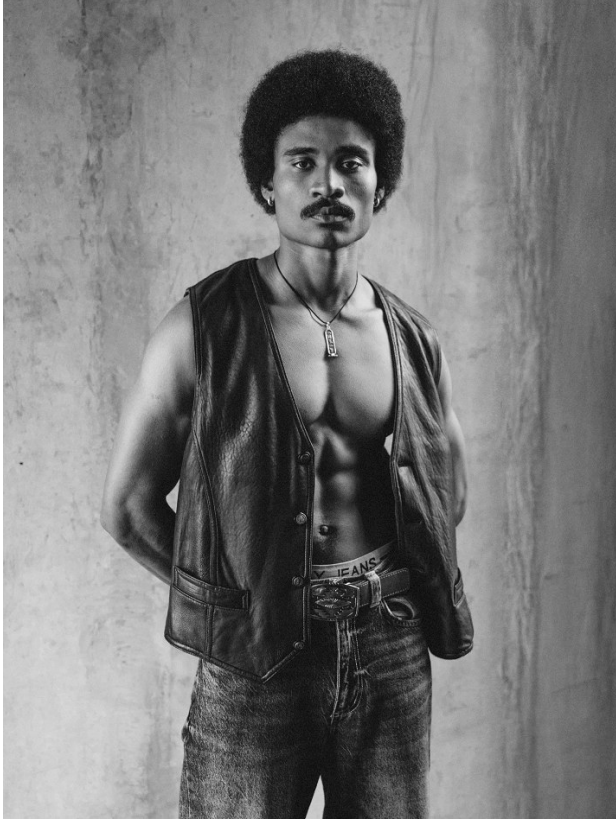

citizen
A Division Of Boss Models

THATO HUMAN

Height: 182cm Chest: 101cm Waist: 76cm Suit: 39.5 R Shoe: 10 UK Hair: Black Eyes: Black

citizen
A Division Of Boss Models

THATO HUMAN

Height: 182cm Chest: 101cm Waist: 76cm Suit: 39.5 R Shoe: 10 UK Hair: Black Eyes: Black

THATO HUMAN

Height: 182cm Chest: 101cm Waist: 76cm Suit: 39.5 R Shoe: 10 UK Hair: Black Eyes: Black

citizen
A Division Of Boss Models

THATO HUMAN

Height: 182cm Chest: 101cm Waist: 76cm Suit: 39.5 R Shoe: 10 UK Hair: Black Eyes: Black

THATO HUMAN

Height: 182cm Chest: 101cm Waist: 76cm Suit: 39.5 R Shoe: 10 UK Hair: Black Eyes: Black