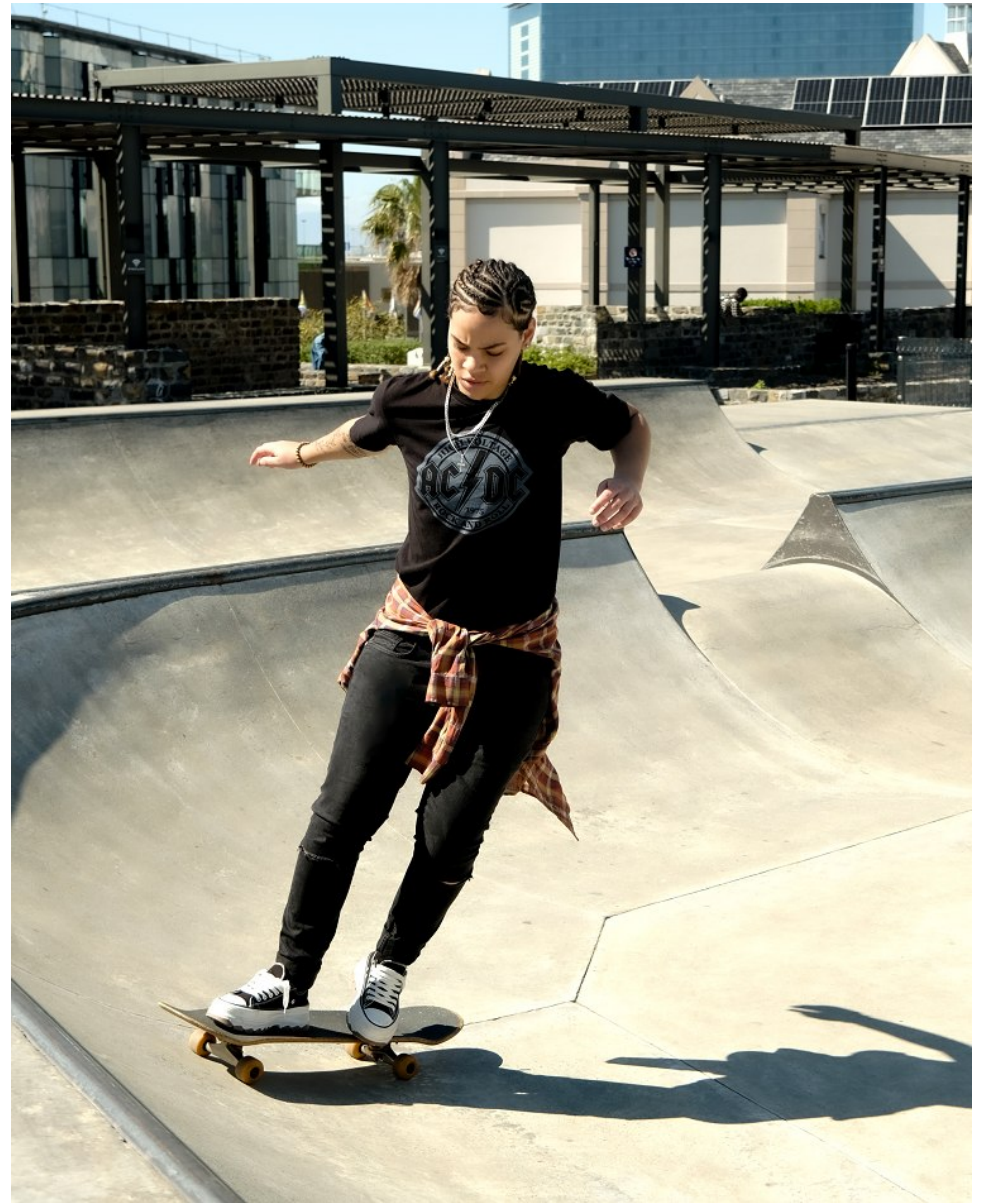

HALEY LANGEVELDT

Height: 168cm Bust: 82cm Waist: 73cm Hips: 104cm Shoe: 5 UK Hair: Brown Venetian Eyes: Green/Grey