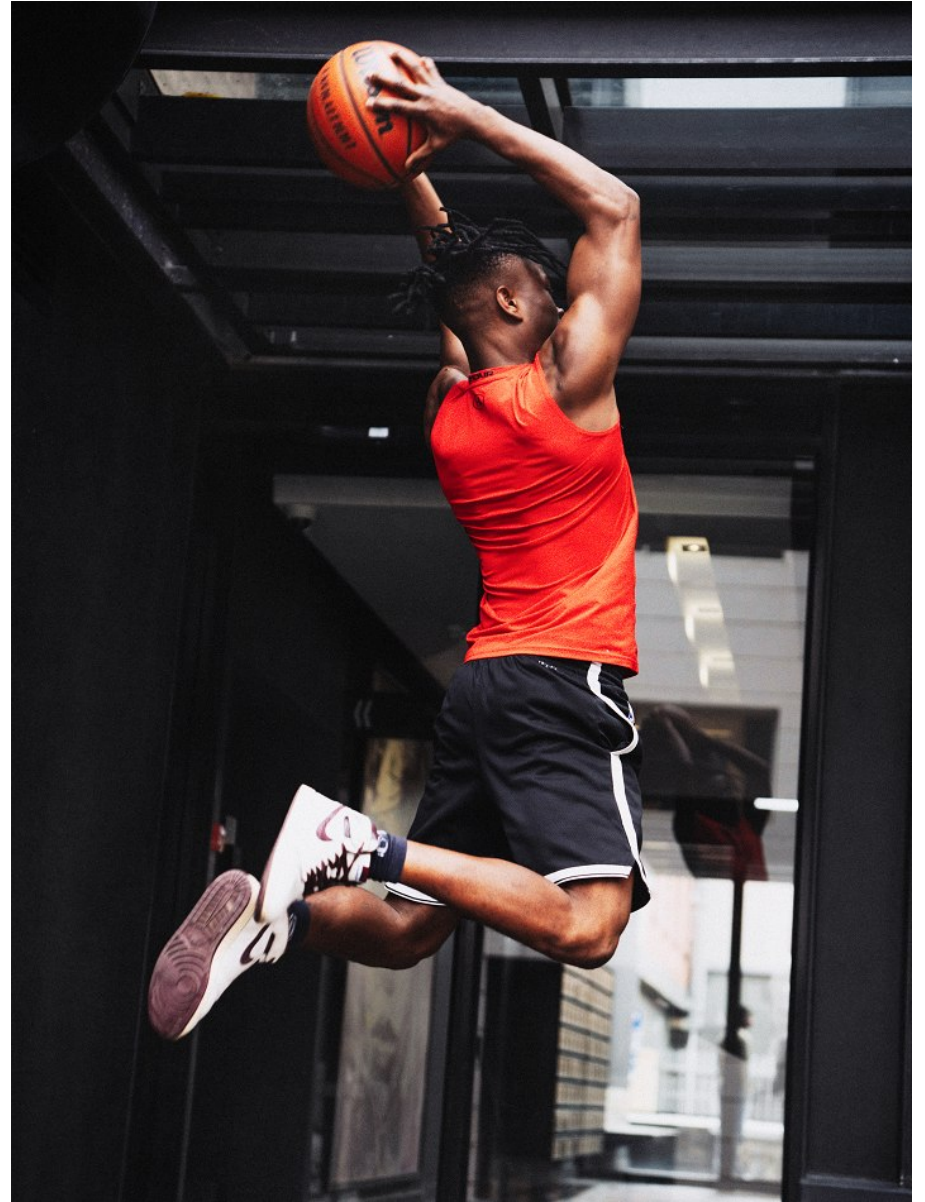

citizen
A Division Of Boss Models

KUDZAI CHIMBWANDA

Height: 183cm Chest: 102cm Waist: 77cm Suit: R Shoe: 8 UK Hair: Black Eyes: Brown

KUDZAI CHIMBWANDA

Height: 183cm Chest: 102cm Waist: 77cm Suit: R Shoe: 8 UK Hair: Black Eyes: Brown

citizen
A Division Of Boss Models

KUDZAI CHIMBWANDA

Height: 183cm Chest: 102cm Waist: 77cm Suit: R Shoe: 8 UK Hair: Black Eyes: Brown

citizen
A Division Of Boss Models

KUDZAI CHIMBWANDA

Height: 183cm Chest: 102cm Waist: 77cm Suit: R Shoe: 8 UK Hair: Black Eyes: Brown