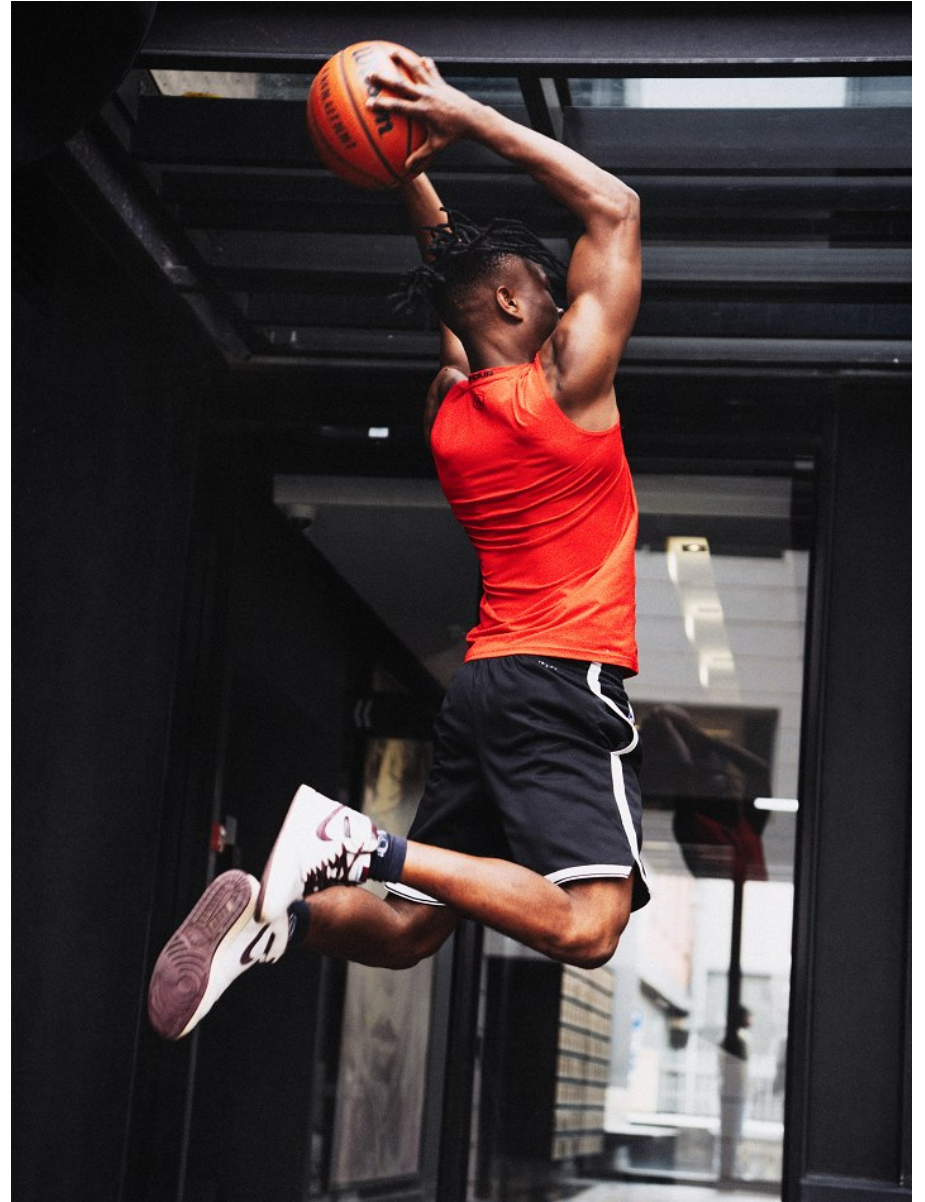

**citizen**  
*A Division Of Boss Models*

**KUDZAI CHIMBWANDA**

Height: 183cm Chest: 102cm Waist: 77cm Suit: R Shoe: 8 UK Hair: Black Eyes: Brown

**KUDZAI CHIMBWANDA**

Height: 183cm Chest: 102cm Waist: 77cm Suit: R Shoe: 8 UK Hair: Black Eyes: Brown

**citizen**  
*A Division Of Boss Models*

**KUDZAI CHIMBWANDA**

Height: 183cm Chest: 102cm Waist: 77cm Suit: R Shoe: 8 UK Hair: Black Eyes: Brown

**citizen**  
*A Division Of Boss Models*

**KUDZAI CHIMBWANDA**

Height: 183cm Chest: 102cm Waist: 77cm Suit: R Shoe: 8 UK Hair: Black Eyes: Brown

**KUDZAI CHIMBWANDA**

Height: 183cm Chest: 102cm Waist: 77cm Suit: R Shoe: 8 UK Hair: Black Eyes: Brown

**citizen**  
*A Division Of Boss Models*