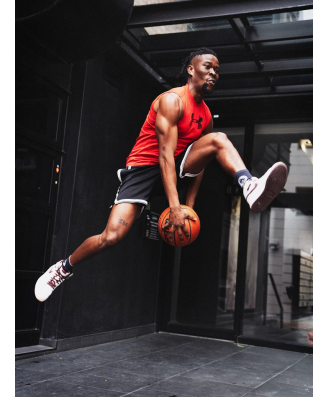

citizen
A Division Of Boss Models

KUDZAI CHIMBWANDA

Height: 183cm Chest: 102cm Waist: 77cm Suit: R Shoe: 8 UK Hair: Black Eyes: Brown