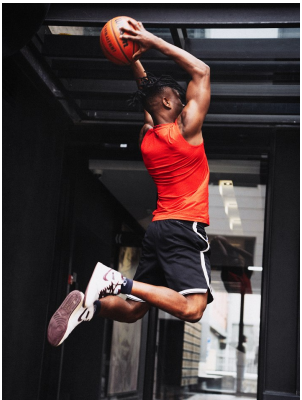

citizen
A Division Of Boss Models

KUDZAI CHIMBWANDA

Height: 183cm Chest: 102cm Waist: 77cm Suit: R Shoe: 8 UK Hair: Black Eyes: Brown