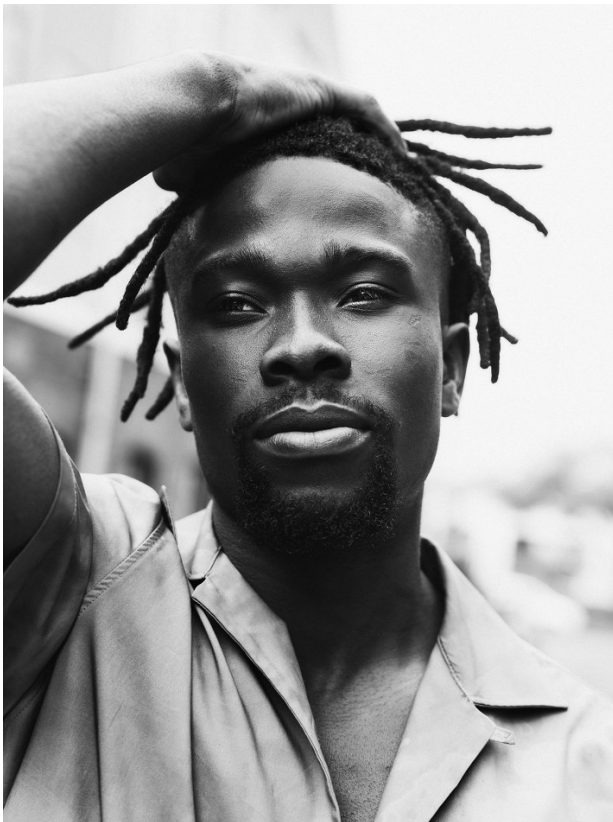

citizen
A Division Of Boss Models

KUDZAI CHIMBWANDA

Height: 183cm Chest: 102cm Waist: 77cm Suit: R Shoe: 8 UK Hair: Black Eyes: Brown

citizen
A Division Of Boss Models

KUDZAI CHIMBWANDA

Height: 183cm Chest: 102cm Waist: 77cm Suit: R Shoe: 8 UK Hair: Black Eyes: Brown

citizen
A Division Of Boss Models

KUDZAI CHIMBWANDA

Height: 183cm Chest: 102cm Waist: 77cm Suit: R Shoe: 8 UK Hair: Black Eyes: Brown