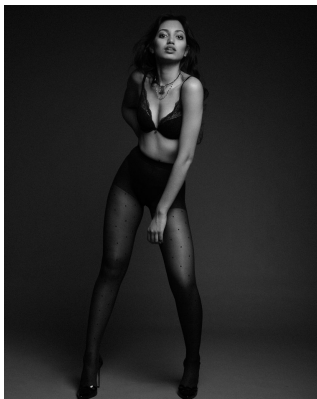

citizen
A Division Of Boss Models

KIARA DHEEYA

Height: 170cm Bust: 78cm Waist: 70cm Hips: 99cm Shoe: 7 UK Hair: Dark Brown Eyes: Brown