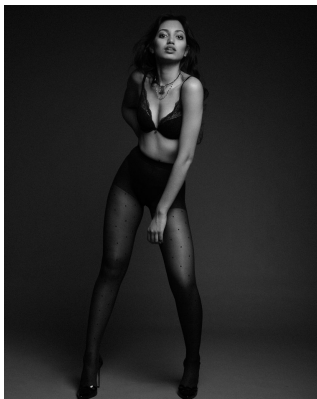

**citizen**  
*A Division Of Boss Models*

**KIARA DHEEYA**

Height: 170cm Bust: 78cm Waist: 70cm Hips: 99cm Shoe: 7 UK Hair: Dark Brown Eyes: Brown