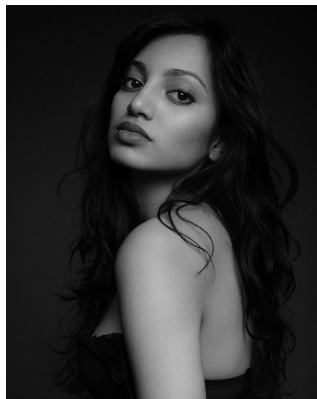

citizen
A Division Of Boss Models

KIARA DHEEYA

Height: 170cm Bust: 78cm Waist: 70cm Hips: 99cm Shoe: 7 UK Hair: Dark Brown Eyes: Brown