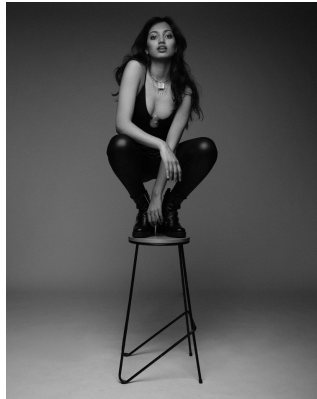

**citizen**  
*A Division Of Boss Models*

**KIARA DHEEYA**

Height: 170cm Bust: 78cm Waist: 70cm Hips: 99cm Shoe: 7 UK Hair: Dark Brown Eyes: Brown