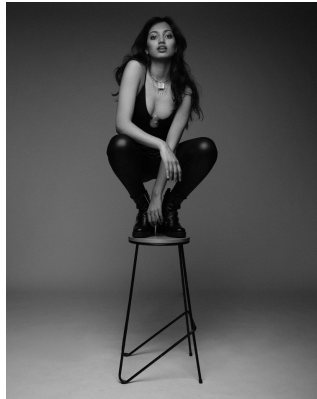

citizen
A Division Of Boss Models

KIARA DHEEYA

Height: 170cm Bust: 78cm Waist: 70cm Hips: 99cm Shoe: 7 UK Hair: Dark Brown Eyes: Brown