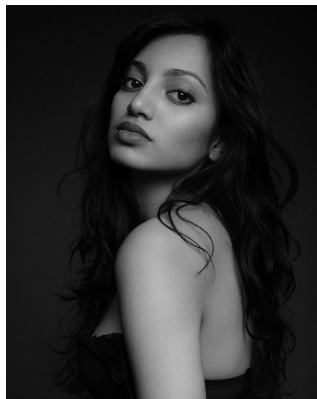

**citizen**  
*A Division Of Boss Models*

**KIARA DHEEYA**

Height: 170cm Bust: 78cm Waist: 70cm Hips: 99cm Shoe: 7 UK Hair: Dark Brown Eyes: Brown