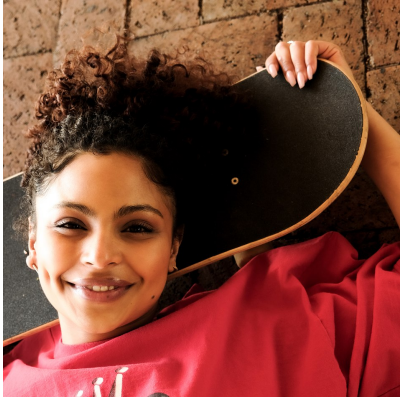

# citizen

A Division Of Boss Models

## KESHIA LOOTS

Height: 167cm Bust: 85cm Waist: 65cm Hips: 95cm Shoe: 6 UK Hair: Brown Eyes: Brown