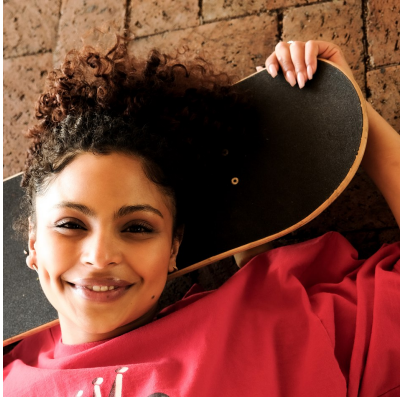

citizen

A Division Of Boss Models

KESHIA LOOTS

Height: 167cm Bust: 85cm Waist: 65cm Hips: 95cm Shoe: 6 UK Hair: Brown Eyes: Brown