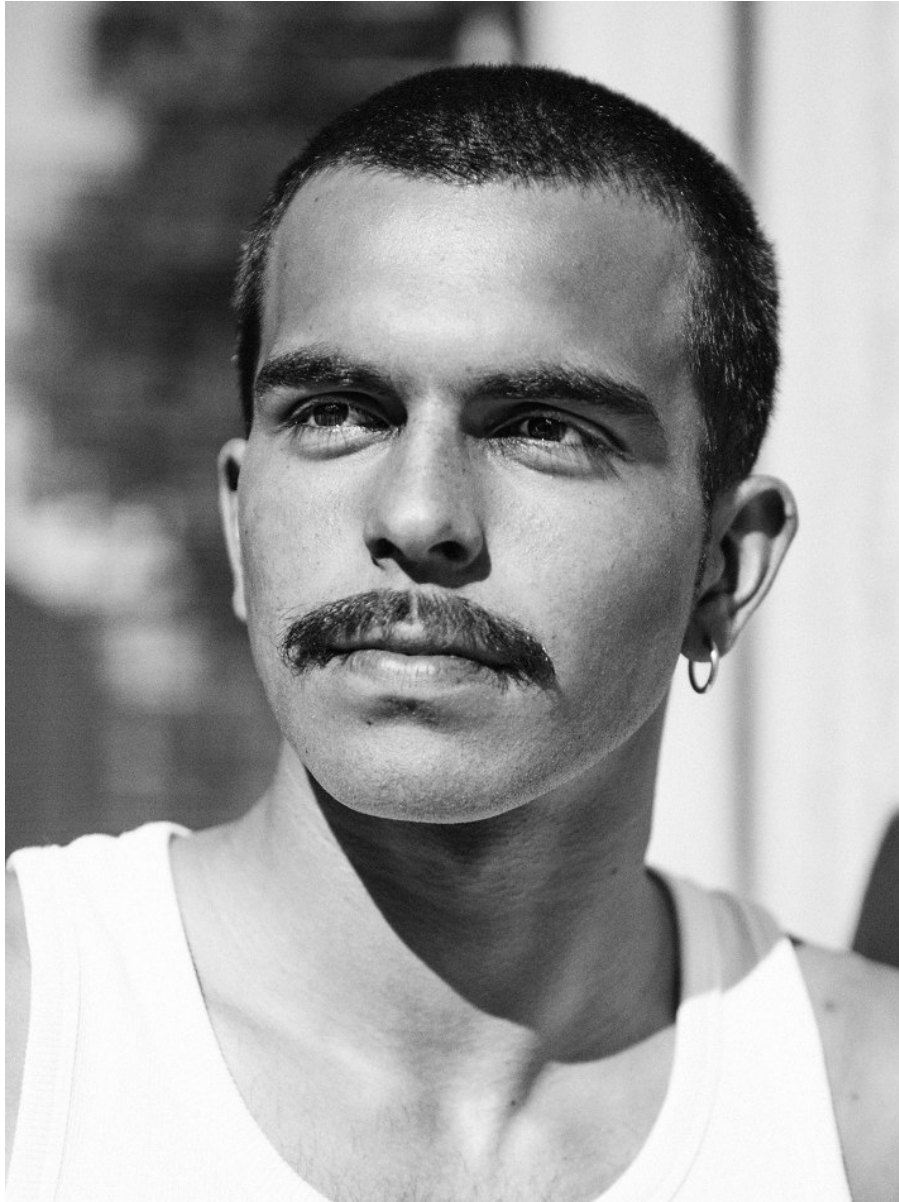

**citizen**  
*A Division Of Boss Models*

**ZEN LITTLER**

Height: 185cm Chest: 99cm Waist: 73cm Suit: 38.5 R Shoe: 9 UK Hair: Black Eyes: Brown

**ZEN LITTLER**

Height: 185cm Chest: 99cm Waist: 73cm Suit: 38.5 R Shoe: 9 UK Hair: Black Eyes: Brown

**ZEN LITTLER**

Height: 185cm Chest: 99cm Waist: 73cm Suit: 38.5 R Shoe: 9 UK Hair: Black Eyes: Brown

**citizen**  
*A Division Of Boss Models*

**ZEN LITTLER**

Height: 185cm Chest: 99cm Waist: 73cm Suit: 38.5 R Shoe: 9 UK Hair: Black Eyes: Brown

**citizen**  
*A Division Of Boss Models*

**ZEN LITTLER**

Height: 185cm Chest: 99cm Waist: 73cm Suit: 38.5 R Shoe: 9 UK Hair: Black Eyes: Brown

**citizen**  
*A Division Of Boss Models*

**ZEN LITTLER**

Height: 185cm Chest: 99cm Waist: 73cm Suit: 38.5 R Shoe: 9 UK Hair: Black Eyes: Brown