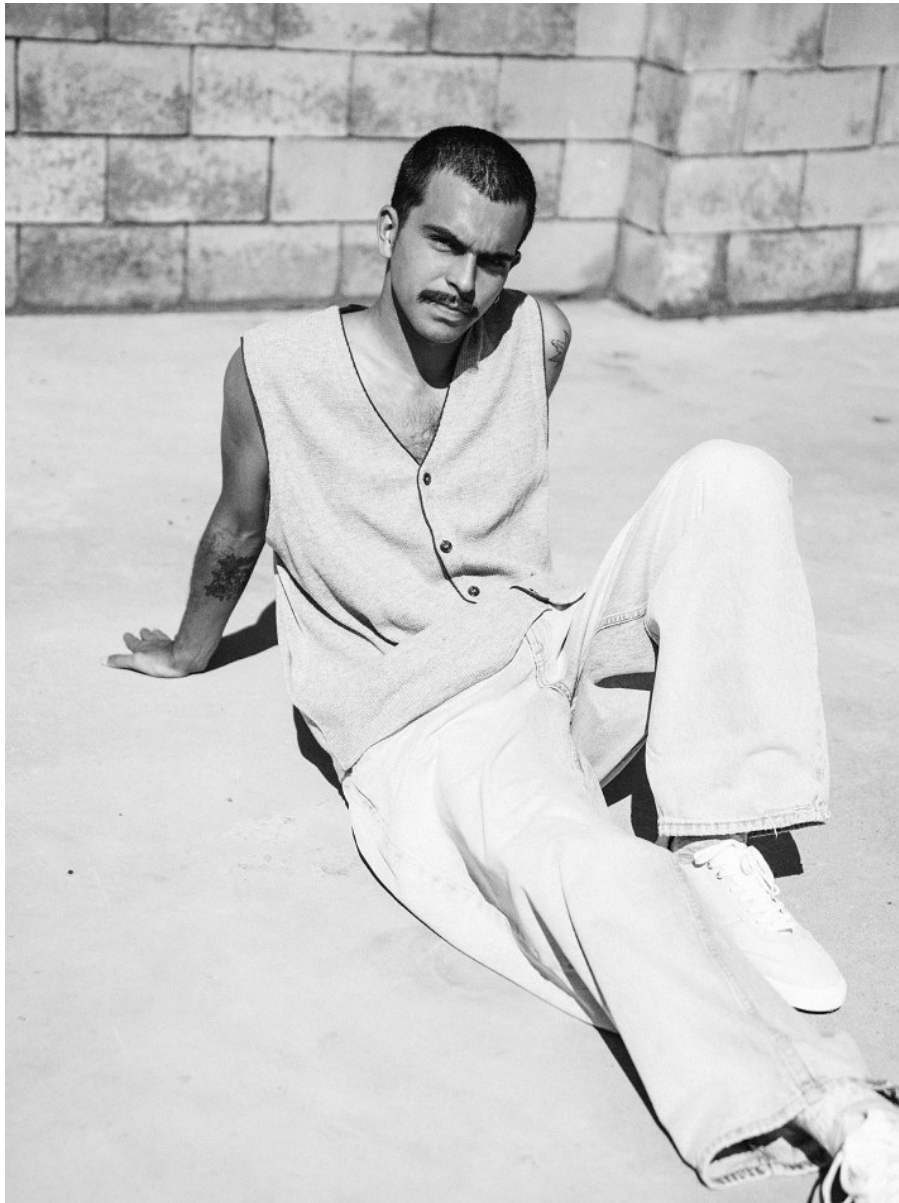

citizen
A Division Of Boss Models

ZEN LITTLER

Height: 185cm Chest: 99cm Waist: 73cm Suit: 38.5 R Shoe: 9 UK Hair: Black Eyes: Brown

ZEN LITTLER

Height: 185cm Chest: 99cm Waist: 73cm Suit: 38.5 R Shoe: 9 UK Hair: Black Eyes: Brown

citizen
A Division Of Boss Models

ZEN LITTLER

Height: 185cm Chest: 99cm Waist: 73cm Suit: 38.5 R Shoe: 9 UK Hair: Black Eyes: Brown

citizen
A Division Of Boss Models

ZEN LITTLER

Height: 185cm Chest: 99cm Waist: 73cm Suit: 38.5 R Shoe: 9 UK Hair: Black Eyes: Brown