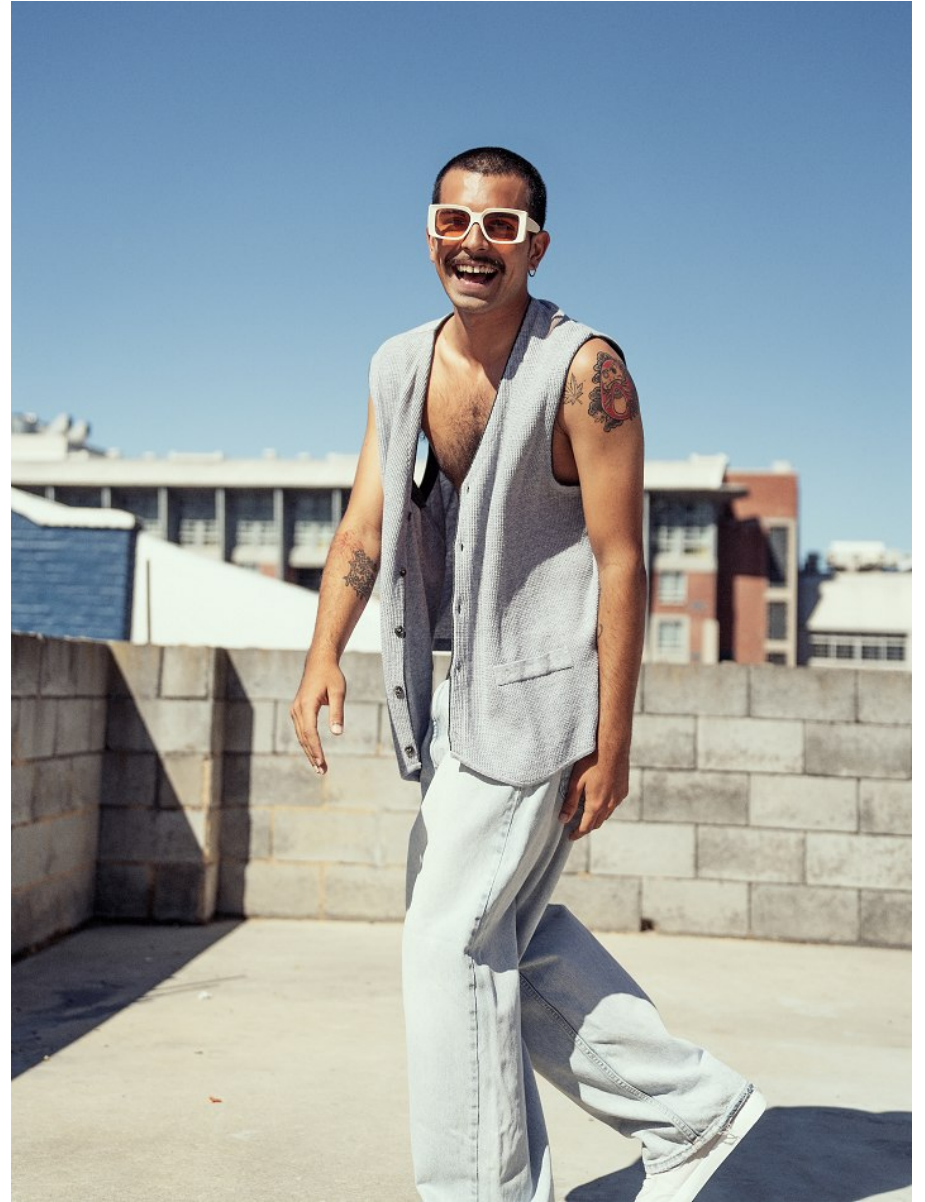

citizen
A Division Of Boss Models

ZEN LITTLER

Height: 185cm Chest: 99cm Waist: 73cm Suit: 38.5 R Shoe: 9 UK Hair: Black Eyes: Brown

ZEN LITTLER

Height: 185cm Chest: 99cm Waist: 73cm Suit: 38.5 R Shoe: 9 UK Hair: Black Eyes: Brown

citizen
A Division Of Boss Models

ZEN LITTLER

Height: 185cm Chest: 99cm Waist: 73cm Suit: 38.5 R Shoe: 9 UK Hair: Black Eyes: Brown

citizen
A Division Of Boss Models

ZEN LITTLER

Height: 185cm Chest: 99cm Waist: 73cm Suit: 38.5 R Shoe: 9 UK Hair: Black Eyes: Brown