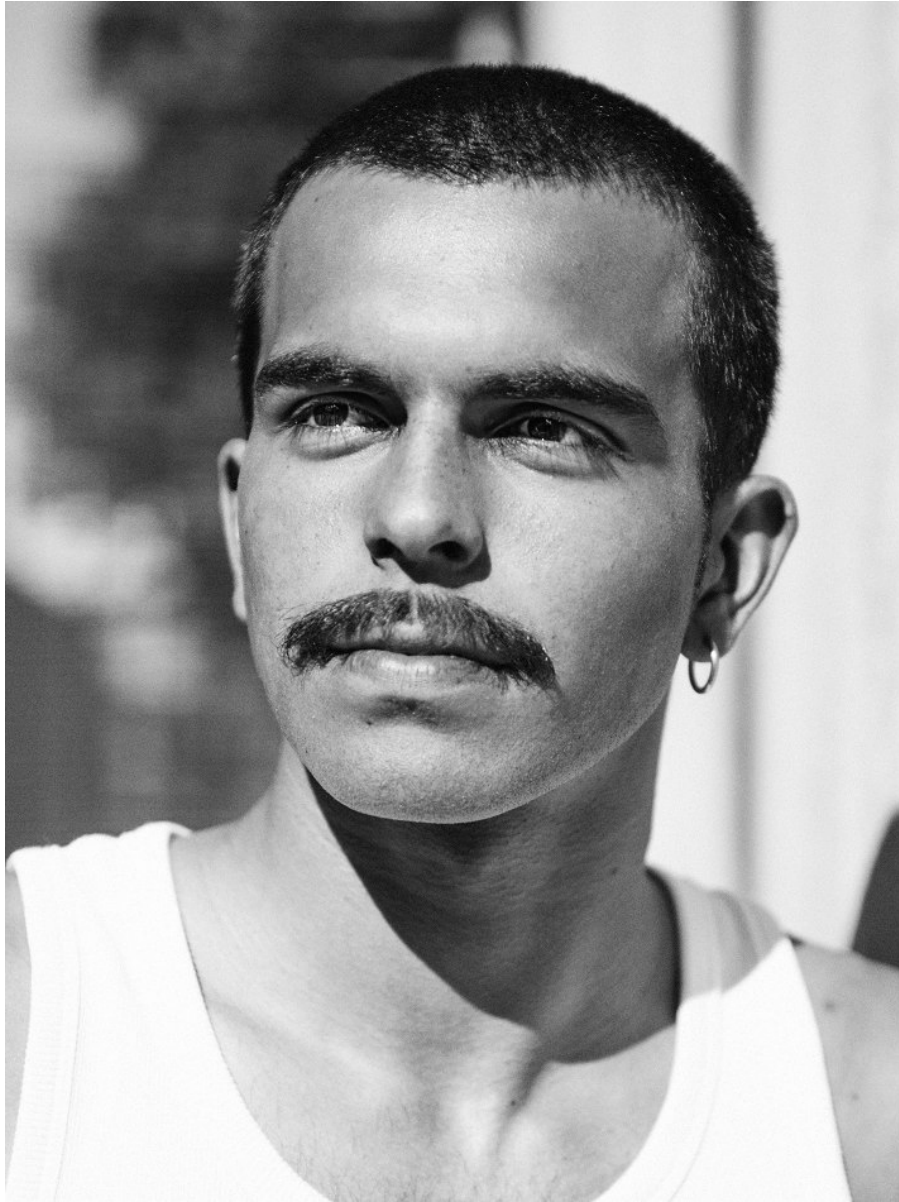

citizen
A Division Of Boss Models

ZEN LITTLER

Height: 185cm Chest: 99cm Waist: 73cm Suit: 38.5 R Shoe: 9 UK Hair: Black Eyes: Brown

ZEN LITTLER

Height: 185cm Chest: 99cm Waist: 73cm Suit: 38.5 R Shoe: 9 UK Hair: Black Eyes: Brown

citizen
A Division Of Boss Models

ZEN LITTLER

Height: 185cm Chest: 99cm Waist: 73cm Suit: 38.5 R Shoe: 9 UK Hair: Black Eyes: Brown

citizen
A Division Of Boss Models

ZEN LITTLER

Height: 185cm Chest: 99cm Waist: 73cm Suit: 38.5 R Shoe: 9 UK Hair: Black Eyes: Brown