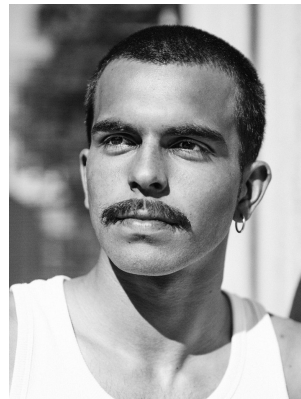

citizen
A Division Of Boss Models

ZEN LITTLER

Height: 185cm Chest: 99cm Waist: 73cm Suit: 38.5 R Shoe: 9 UK Hair: Black Eyes: Brown