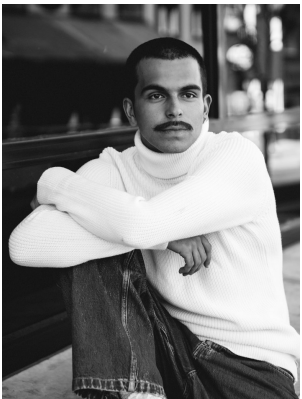

citizen
A Division Of Boss Models

ZEN LITTLER

Height: 185cm Chest: 99cm Waist: 73cm Suit: 38.5 R Shoe: 9 UK Hair: Black Eyes: Brown