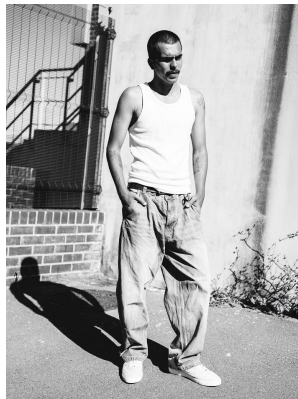

citizen
A Division Of Boss Models

ZEN LITTLER

Height: 185cm Chest: 99cm Waist: 73cm Suit: 38.5 R Shoe: 9 UK Hair: Black Eyes: Brown