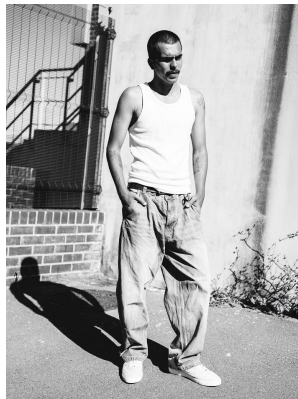

citizen

A Division Of Boss Models

ZEN LITTLER

Height: 185cm Chest: 99cm Waist: 73cm Suit: 38.5 R Shoe: 9 UK Hair: Black Eyes: Brown