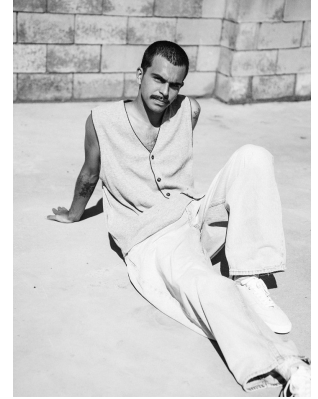

citizen
A Division Of Boss Models

ZEN LITTLER

Height: 185cm Chest: 99cm Waist: 73cm Suit: 38.5 R Shoe: 9 UK Hair: Black Eyes: Brown