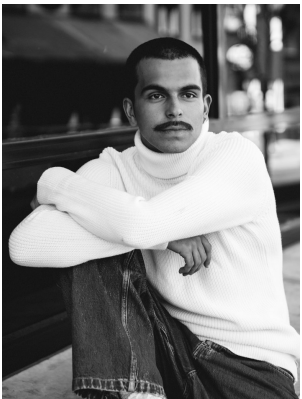

citizen

A Division Of Boss Models

ZEN LITTLER

Height: 185cm Chest: 99cm Waist: 73cm Suit: 38.5 R Shoe: 9 UK Hair: Black Eyes: Brown