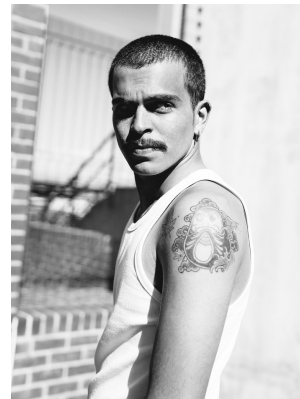

citizen

A Division Of Boss Models

ZEN LITTLER

Height: 185cm Chest: 99cm Waist: 73cm Suit: 38.5 R Shoe: 9 UK Hair: Black Eyes: Brown