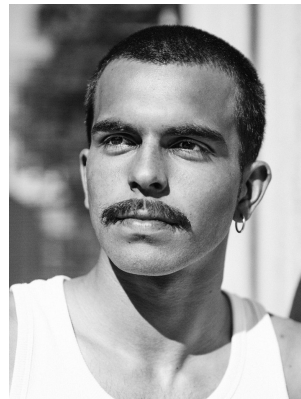

citizen

A Division Of Boss Models

ZEN LITTLER

Height: 185cm Chest: 99cm Waist: 73cm Suit: 38.5 R Shoe: 9 UK Hair: Black Eyes: Brown