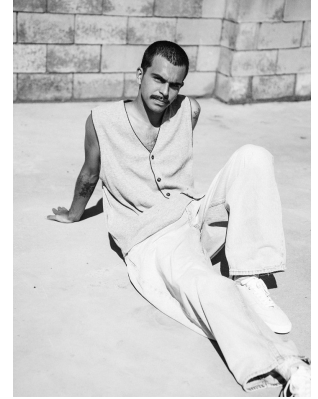

citizen

A Division Of Boss Models

ZEN LITTLER

Height: 185cm Chest: 99cm Waist: 73cm Suit: 38.5 R Shoe: 9 UK Hair: Black Eyes: Brown