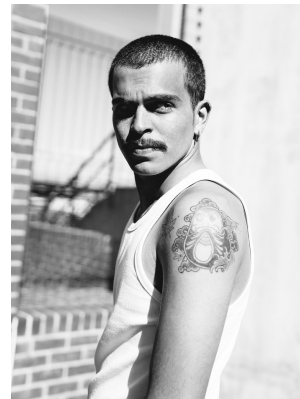

citizen
A Division Of Boss Models

ZEN LITTLER

Height: 185cm Chest: 99cm Waist: 73cm Suit: 38.5 R Shoe: 9 UK Hair: Black Eyes: Brown