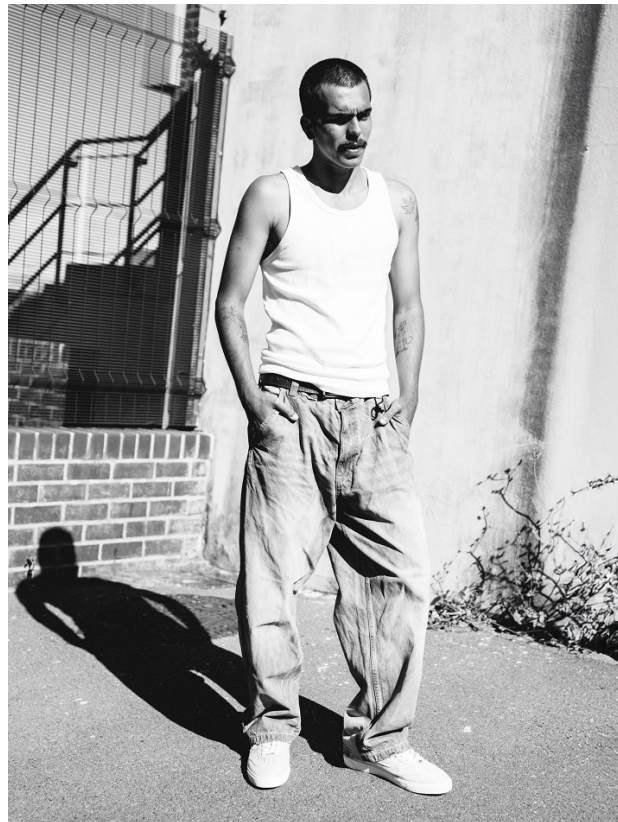

citizen
A Division Of Boss Models

ZEN LITTLER

Height: 185cm Chest: 99cm Waist: 73cm Suit: 38.5 R Shoe: 9 UK Hair: Black Eyes: Brown

citizen
A Division Of Boss Models

ZEN LITTLER

Height: 185cm Chest: 99cm Waist: 73cm Suit: 38.5 R Shoe: 9 UK Hair: Black Eyes: Brown

citizen
A Division Of Boss Models

ZEN LITTLER

Height: 185cm Chest: 99cm Waist: 73cm Suit: 38.5 R Shoe: 9 UK Hair: Black Eyes: Brown