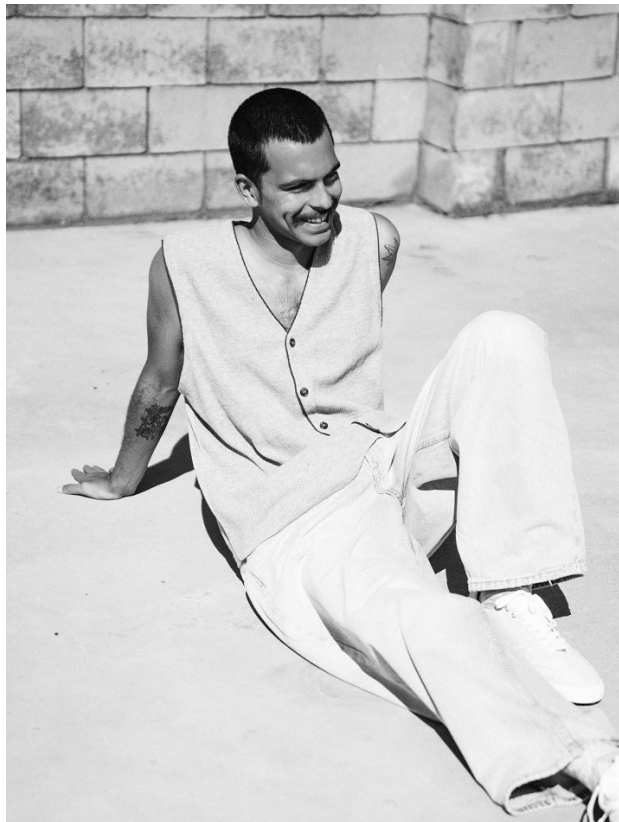

citizen
A Division Of Boss Models

ZEN LITTLER

Height: 185cm Chest: 99cm Waist: 73cm Suit: 38.5 R Shoe: 9 UK Hair: Black Eyes: Brown

citizen
A Division Of Boss Models

ZEN LITTLER

Height: 185cm Chest: 99cm Waist: 73cm Suit: 38.5 R Shoe: 9 UK Hair: Black Eyes: Brown

citizen
A Division Of Boss Models

ZEN LITTLER

Height: 185cm Chest: 99cm Waist: 73cm Suit: 38.5 R Shoe: 9 UK Hair: Black Eyes: Brown