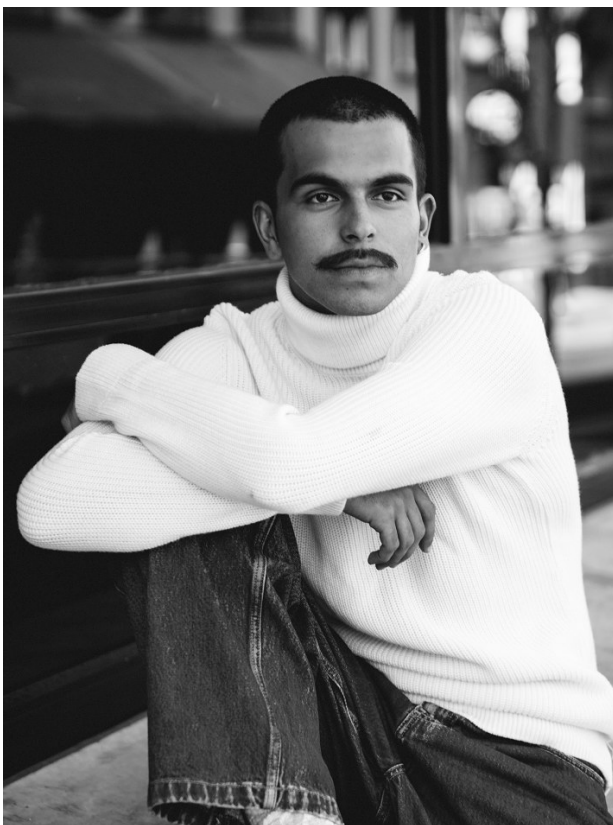

citizen
A Division Of Boss Models

ZEN LITTLER

Height: 185cm Chest: 99cm Waist: 73cm Suit: 38.5 R Shoe: 9 UK Hair: Black Eyes: Brown

citizen
A Division Of Boss Models

ZEN LITTLER

Height: 185cm Chest: 99cm Waist: 73cm Suit: 38.5 R Shoe: 9 UK Hair: Black Eyes: Brown

citizen
A Division Of Boss Models

ZEN LITTLER

Height: 185cm Chest: 99cm Waist: 73cm Suit: 38.5 R Shoe: 9 UK Hair: Black Eyes: Brown