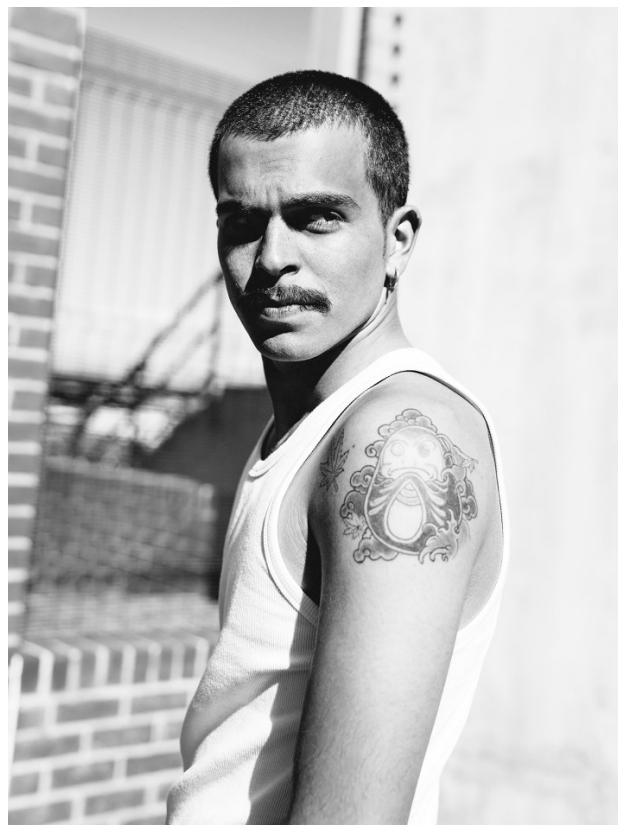

citizen
A Division Of Boss Models

ZEN LITTLER

Height: 185cm Chest: 99cm Waist: 73cm Suit: 38.5 R Shoe: 9 UK Hair: Black Eyes: Brown

citizen
A Division Of Boss Models

ZEN LITTLER

Height: 185cm Chest: 99cm Waist: 73cm Suit: 38.5 R Shoe: 9 UK Hair: Black Eyes: Brown

citizen
A Division Of Boss Models

ZEN LITTLER

Height: 185cm Chest: 99cm Waist: 73cm Suit: 38.5 R Shoe: 9 UK Hair: Black Eyes: Brown