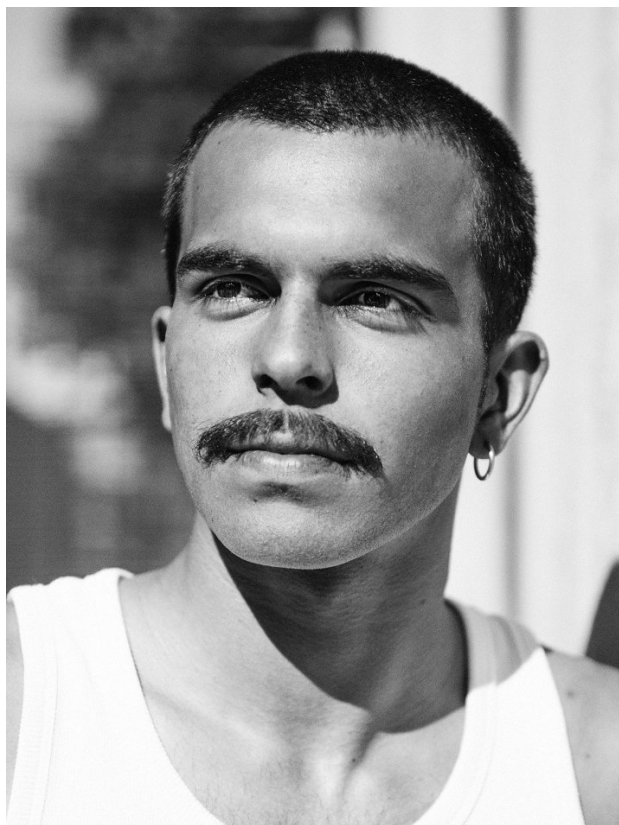

citizen
A Division Of Boss Models

ZEN LITTLER

Height: 185cm Chest: 99cm Waist: 73cm Suit: 38.5 R Shoe: 9 UK Hair: Black Eyes: Brown

citizen
A Division Of Boss Models

ZEN LITTLER

Height: 185cm Chest: 99cm Waist: 73cm Suit: 38.5 R Shoe: 9 UK Hair: Black Eyes: Brown

citizen
A Division Of Boss Models

ZEN LITTLER

Height: 185cm Chest: 99cm Waist: 73cm Suit: 38.5 R Shoe: 9 UK Hair: Black Eyes: Brown