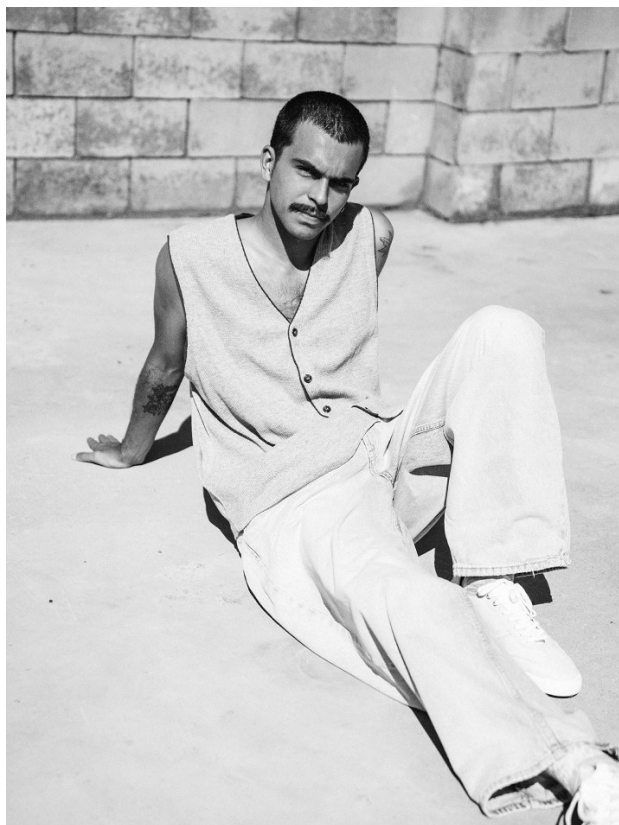

citizen
A Division Of Boss Models

ZEN LITTLER

Height: 185cm Chest: 99cm Waist: 73cm Suit: 38.5 R Shoe: 9 UK Hair: Black Eyes: Brown

citizen
A Division Of Boss Models

ZEN LITTLER

Height: 185cm Chest: 99cm Waist: 73cm Suit: 38.5 R Shoe: 9 UK Hair: Black Eyes: Brown

citizen
A Division Of Boss Models

ZEN LITTLER

Height: 185cm Chest: 99cm Waist: 73cm Suit: 38.5 R Shoe: 9 UK Hair: Black Eyes: Brown