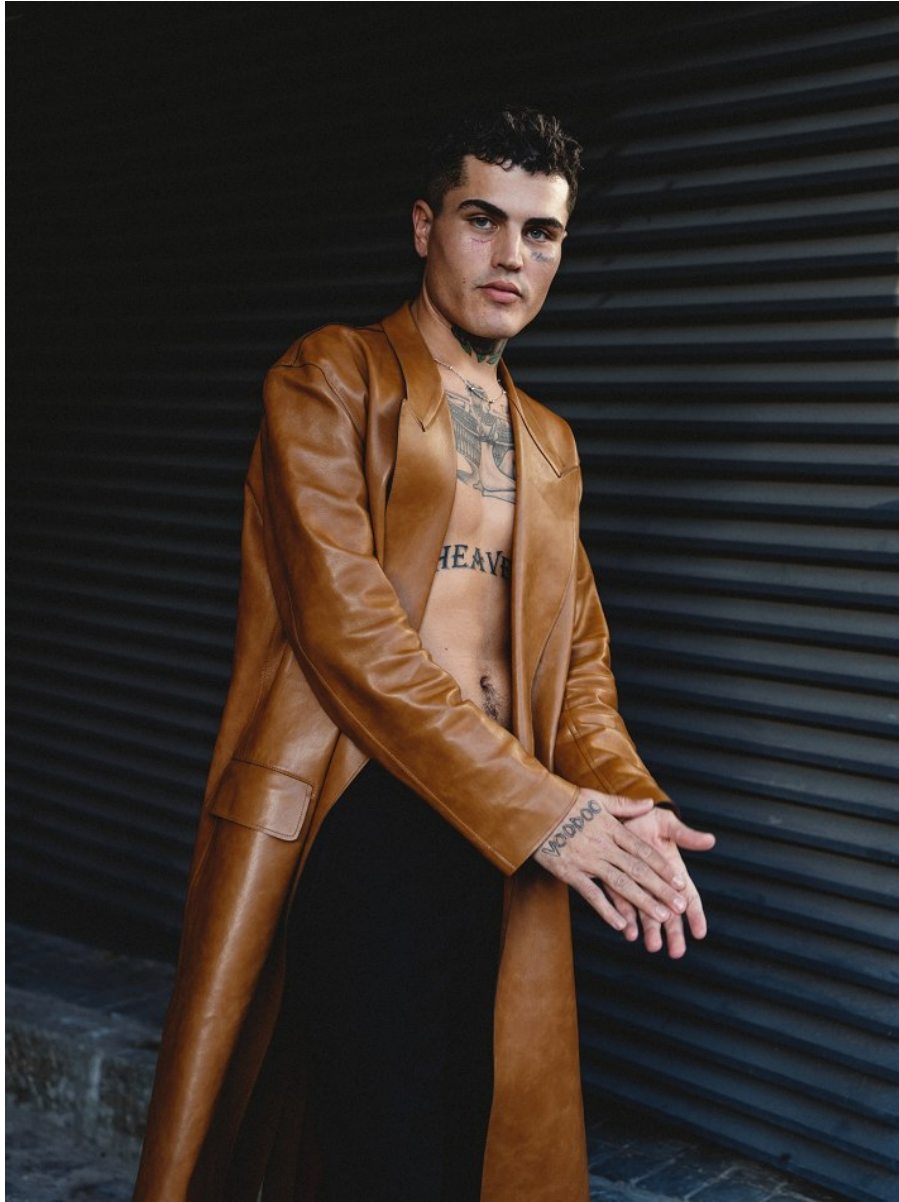

THORNE HUDSON

Height: 180cm Chest: 101cm Waist: 81cm Suit: 38 R Shoe: 8 UK Hair: Black Eyes: Green

THORNE HUDSON

Height: 180cm Chest: 101cm Waist: 81cm Suit: 38 R Shoe: 8 UK Hair: Black Eyes: Green

citizen
A Division Of Boss Models

THORNE HUDSON

Height: 180cm Chest: 101cm Waist: 81cm Suit: 38 R Shoe: 8 UK Hair: Black Eyes: Green

THORNE HUDSON

Height: 180cm Chest: 101cm Waist: 81cm Suit: 38 R Shoe: 8 UK Hair: Black Eyes: Green

THORNE HUDSON

Height: 180cm Chest: 101cm Waist: 81cm Suit: 38 R Shoe: 8 UK Hair: Black Eyes: Green

THORNE HUDSON

Height: 180cm Chest: 101cm Waist: 81cm Suit: 38 R Shoe: 8 UK Hair: Black Eyes: Green