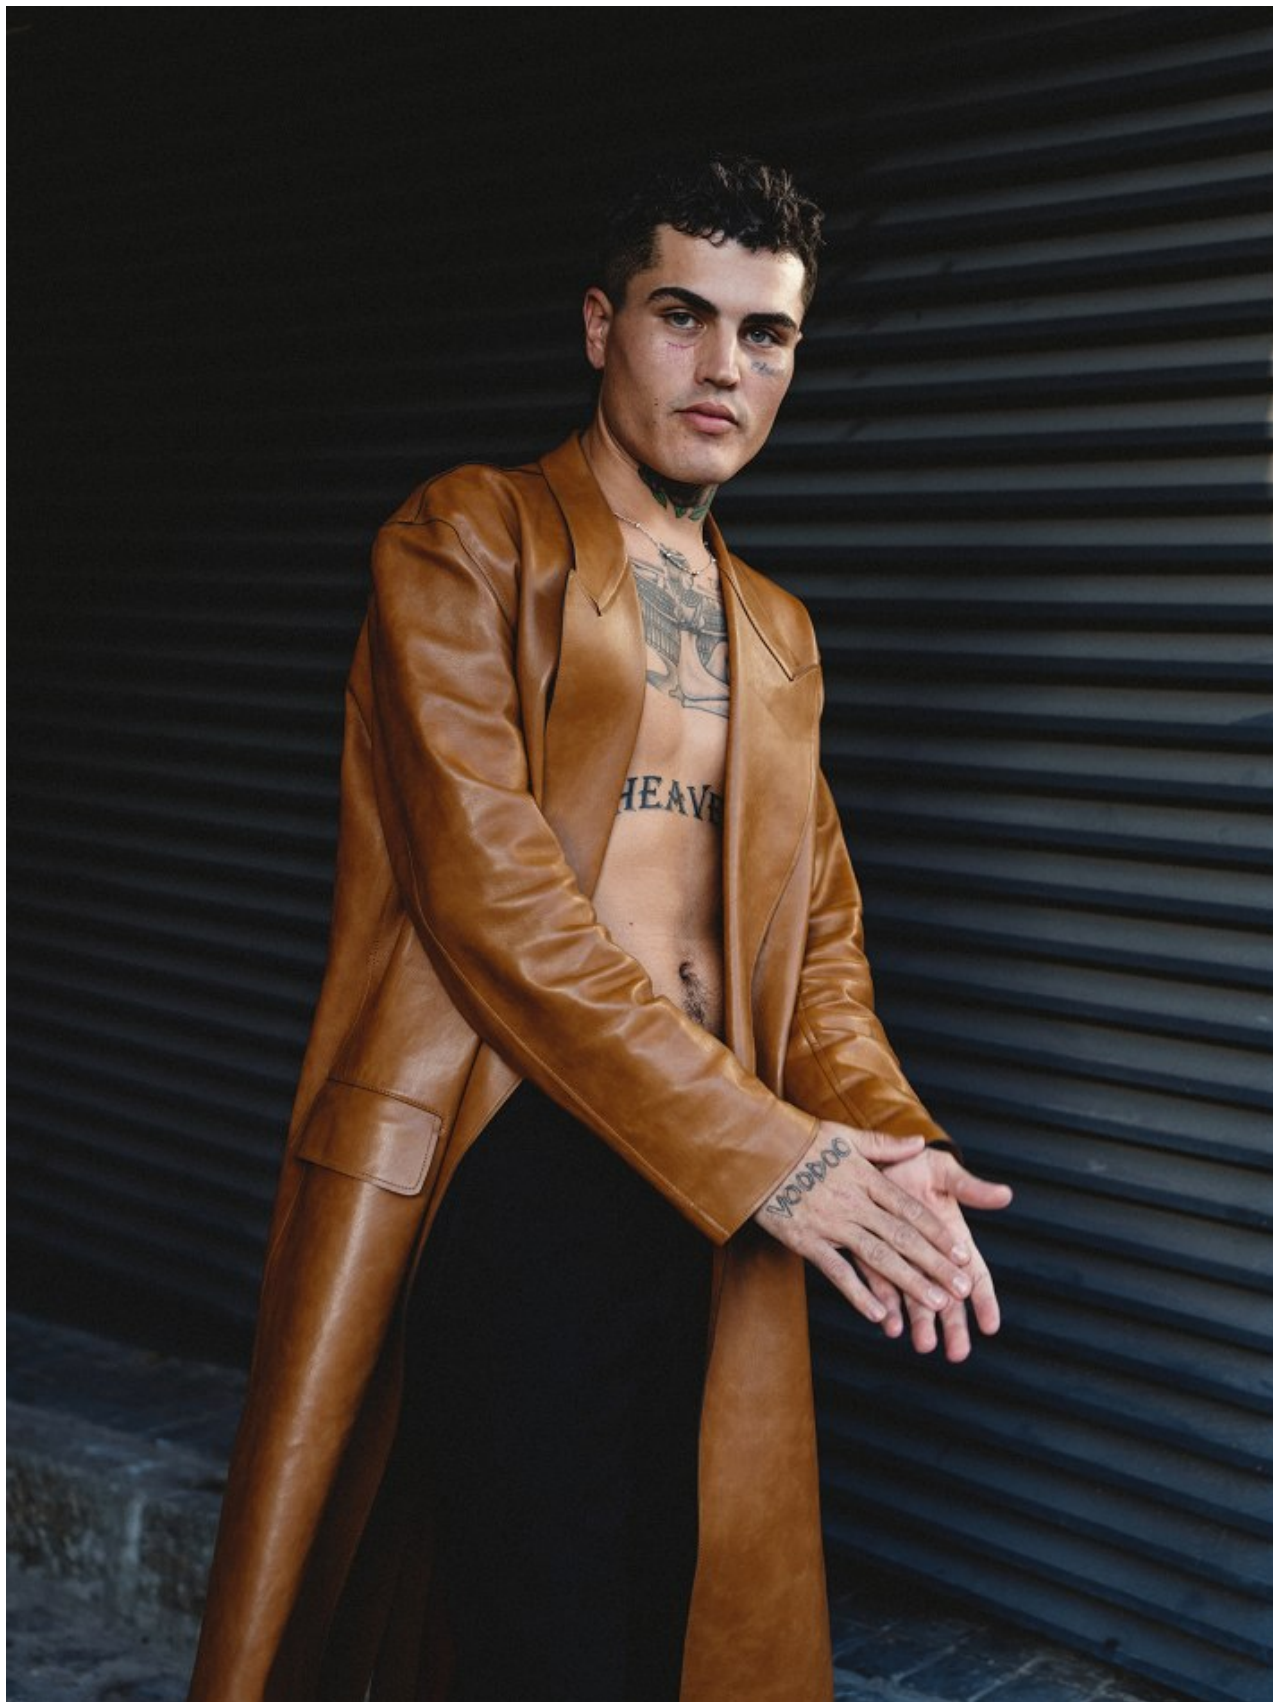

citizen
A Division Of Boss Models

THORNE HUDSON

Height: 180cm Chest: 101cm Waist: 81cm Suit: 38 R Shoe: 8 UK Hair: Black Eyes: Green

citizen
A Division Of Boss Models

THORNE HUDSON

Height: 180cm Chest: 101cm Waist: 81cm Suit: 38 R Shoe: 8 UK Hair: Black Eyes: Green