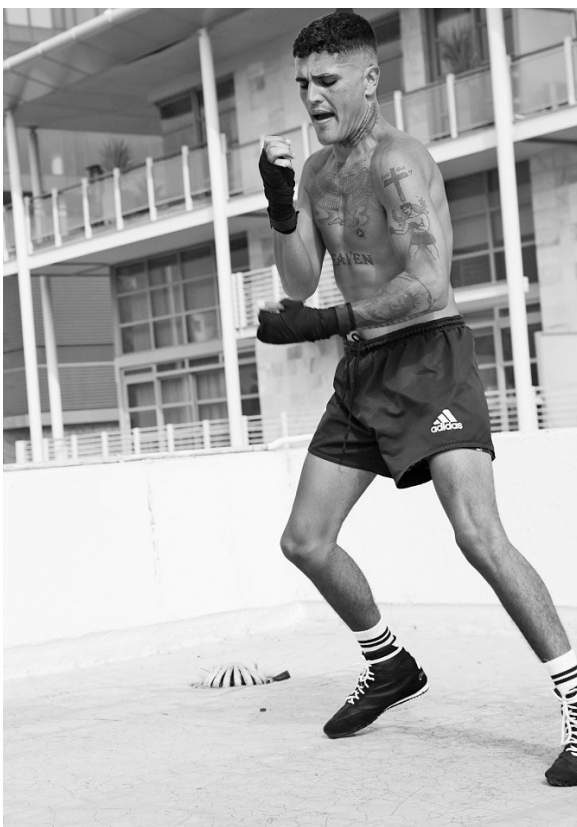

citizen
A Division Of Boss Models

THORNE HUDSON

Height: 180cm Chest: 101cm Waist: 81cm Suit: 38 R Shoe: 8 UK Hair: Black Eyes: Green

citizen

A Division Of Boss Models

THORNE HUDSON

Height: 180cm Chest: 101cm Waist: 81cm Suit: 38 R Shoe: 8 UK Hair: Black Eyes: Green

THORNE HUDSON

Height: 180cm Chest: 101cm Waist: 81cm Suit: 38 R Shoe: 8 UK Hair: Black Eyes: Green

THORNE HUDSON

Height: 180cm Chest: 101cm Waist: 81cm Suit: 38 R Shoe: 8 UK Hair: Black Eyes: Green