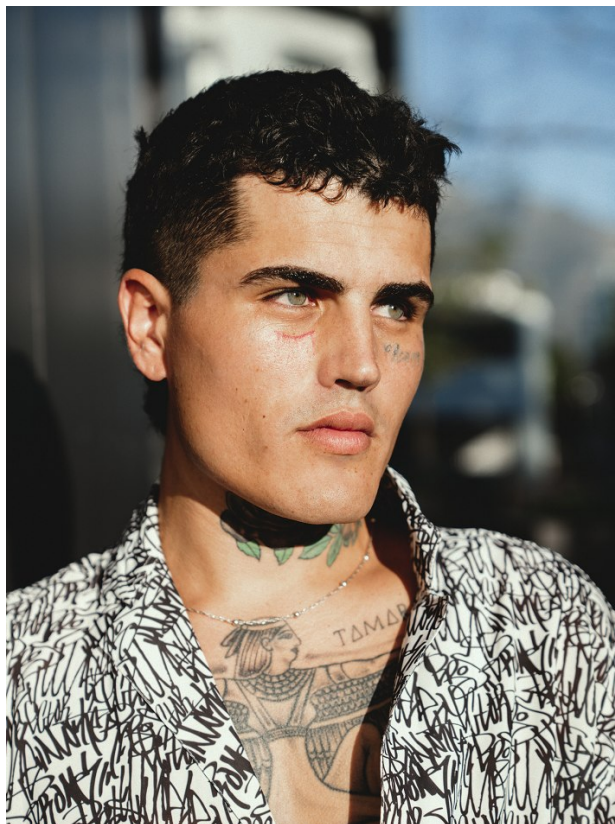

citizen
A Division Of Boss Models

THORNE HUDSON

Height: 180cm Chest: 101cm Waist: 81cm Suit: 38 R Shoe: 8 UK Hair: Black Eyes: Green

citizen

A Division Of Boss Models

THORNE HUDSON

Height: 180cm Chest: 101cm Waist: 81cm Suit: 38 R Shoe: 8 UK Hair: Black Eyes: Green

THORNE HUDSON

Height: 180cm Chest: 101cm Waist: 81cm Suit: 38 R Shoe: 8 UK Hair: Black Eyes: Green

THORNE HUDSON

Height: 180cm Chest: 101cm Waist: 81cm Suit: 38 R Shoe: 8 UK Hair: Black Eyes: Green