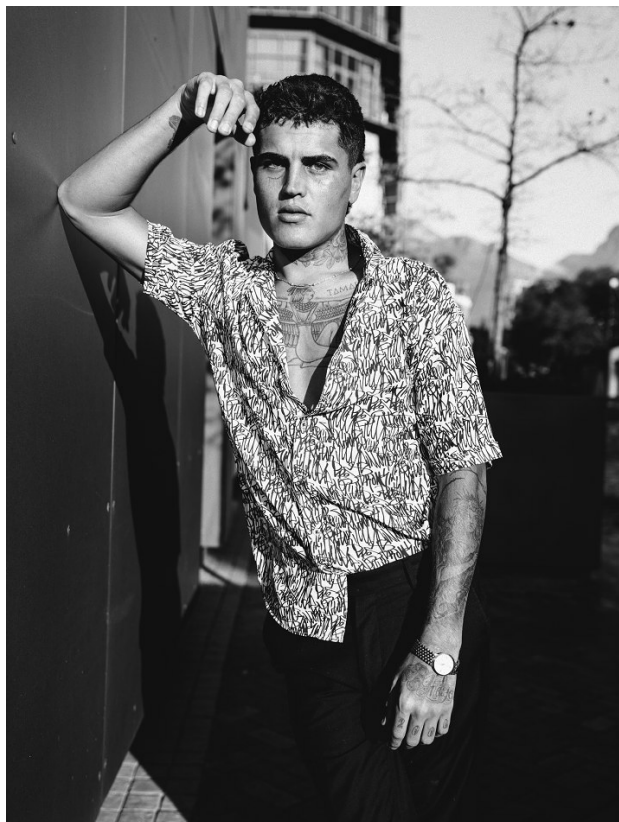

**citizen**  
*A Division Of Boss Models*

**THORNE HUDSON**

Height: 180cm Chest: 101cm Waist: 81cm Suit: 38 R Shoe: 8 UK Hair: Black Eyes: Green

# **citizen**

*A Division Of Boss Models*

## **THORNE HUDSON**

Height: 180cm Chest: 101cm Waist: 81cm Suit: 38 R Shoe: 8 UK Hair: Black Eyes: Green

**THORNE HUDSON**

Height: 180cm Chest: 101cm Waist: 81cm Suit: 38 R Shoe: 8 UK Hair: Black Eyes: Green