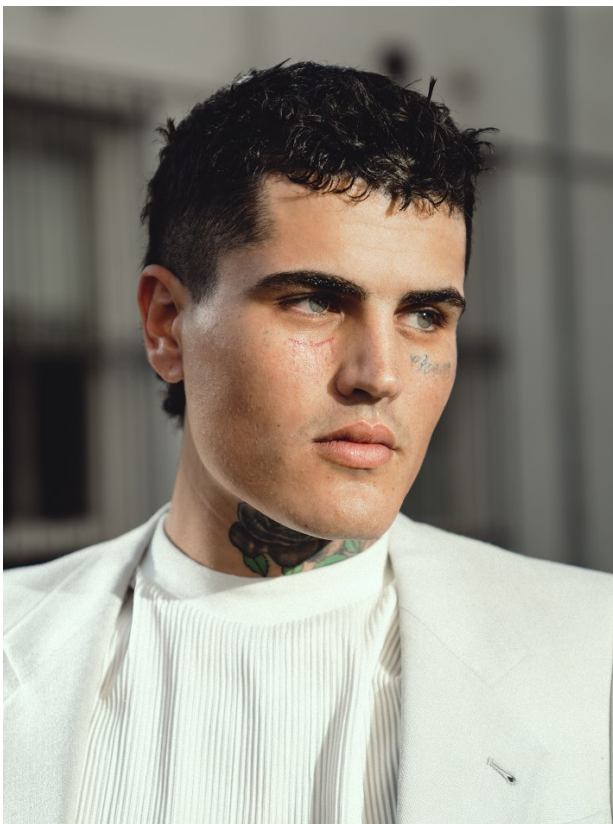

citizen
A Division Of Boss Models

THORNE HUDSON

Height: 180cm Chest: 101cm Waist: 81cm Suit: 38 R Shoe: 8 UK Hair: Black Eyes: Green

citizen

A Division Of Boss Models

THORNE HUDSON

Height: 180cm Chest: 101cm Waist: 81cm Suit: 38 R Shoe: 8 UK Hair: Black Eyes: Green

THORNE HUDSON

Height: 180cm Chest: 101cm Waist: 81cm Suit: 38 R Shoe: 8 UK Hair: Black Eyes: Green

THORNE HUDSON

Height: 180cm Chest: 101cm Waist: 81cm Suit: 38 R Shoe: 8 UK Hair: Black Eyes: Green