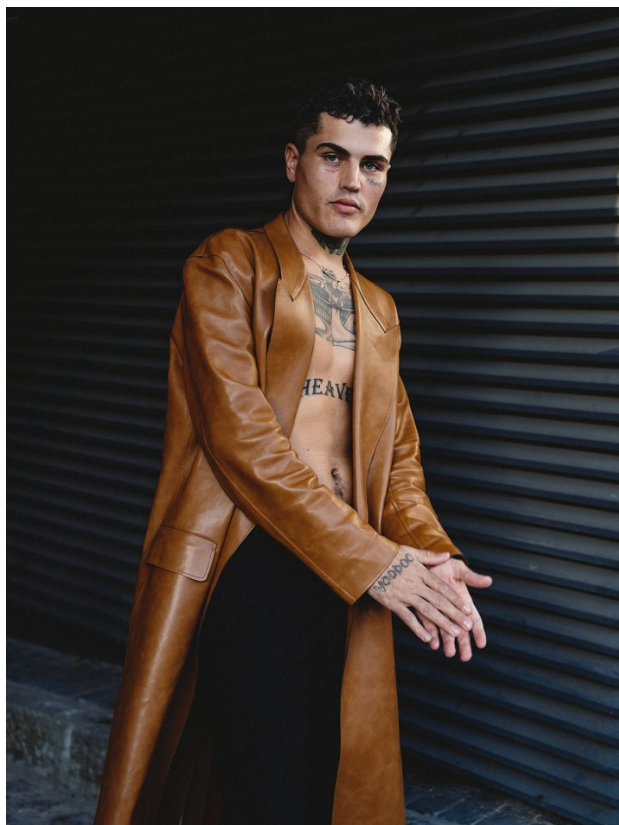

citizen
A Division Of Boss Models

THORNE HUDSON

Height: 180cm Chest: 101cm Waist: 81cm Suit: 38 R Shoe: 8 UK Hair: Black Eyes: Green

citizen

A Division Of Boss Models

THORNE HUDSON

Height: 180cm Chest: 101cm Waist: 81cm Suit: 38 R Shoe: 8 UK Hair: Black Eyes: Green

THORNE HUDSON

Height: 180cm Chest: 101cm Waist: 81cm Suit: 38 R Shoe: 8 UK Hair: Black Eyes: Green

THORNE HUDSON

Height: 180cm Chest: 101cm Waist: 81cm Suit: 38 R Shoe: 8 UK Hair: Black Eyes: Green