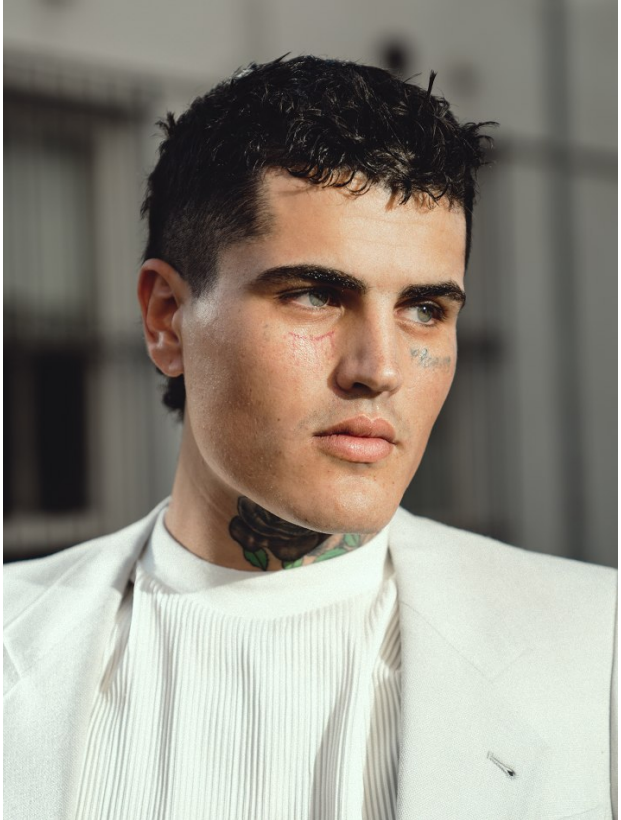

**citizen**  
*A Division Of Boss Models*

**THORNE HUDSON**

Height: 180cm Chest: 101cm Waist: 81cm Suit: 38 R Shoe: 8 UK Hair: Black Eyes: Green

# **citizen**

*A Division Of Boss Models*

## **THORNE HUDSON**

Height: 180cm Chest: 101cm Waist: 81cm Suit: 38 R Shoe: 8 UK Hair: Black Eyes: Green

**THORNE HUDSON**

Height: 180cm Chest: 101cm Waist: 81cm Suit: 38 R Shoe: 8 UK Hair: Black Eyes: Green