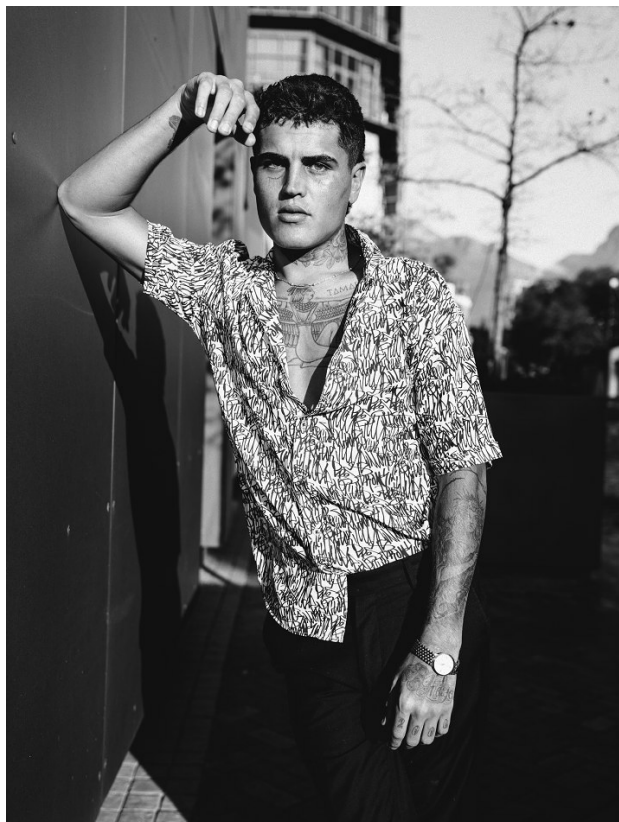

citizen
A Division Of Boss Models

THORNE HUDSON

Height: 180cm Chest: 101cm Waist: 81cm Suit: 38 R Shoe: 8 UK Hair: Black Eyes: Green

citizen

A Division Of Boss Models

THORNE HUDSON

Height: 180cm Chest: 101cm Waist: 81cm Suit: 38 R Shoe: 8 UK Hair: Black Eyes: Green

THORNE HUDSON

Height: 180cm Chest: 101cm Waist: 81cm Suit: 38 R Shoe: 8 UK Hair: Black Eyes: Green

THORNE HUDSON

Height: 180cm Chest: 101cm Waist: 81cm Suit: 38 R Shoe: 8 UK Hair: Black Eyes: Green