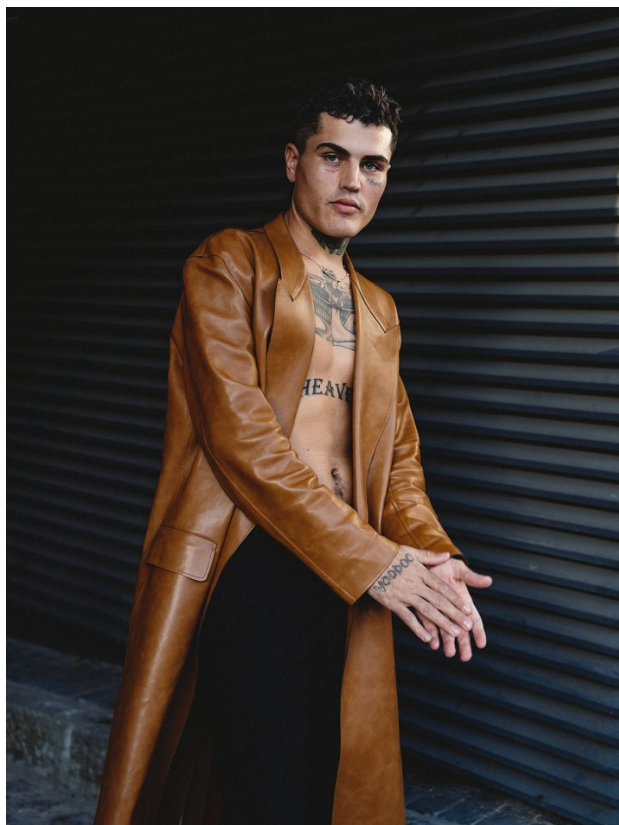

**citizen**  
*A Division Of Boss Models*

**THORNE HUDSON**

Height: 180cm Chest: 101cm Waist: 81cm Suit: 38 R Shoe: 8 UK Hair: Black Eyes: Green

# **citizen**

*A Division Of Boss Models*

## **THORNE HUDSON**

Height: 180cm Chest: 101cm Waist: 81cm Suit: 38 R Shoe: 8 UK Hair: Black Eyes: Green

**THORNE HUDSON**

Height: 180cm Chest: 101cm Waist: 81cm Suit: 38 R Shoe: 8 UK Hair: Black Eyes: Green