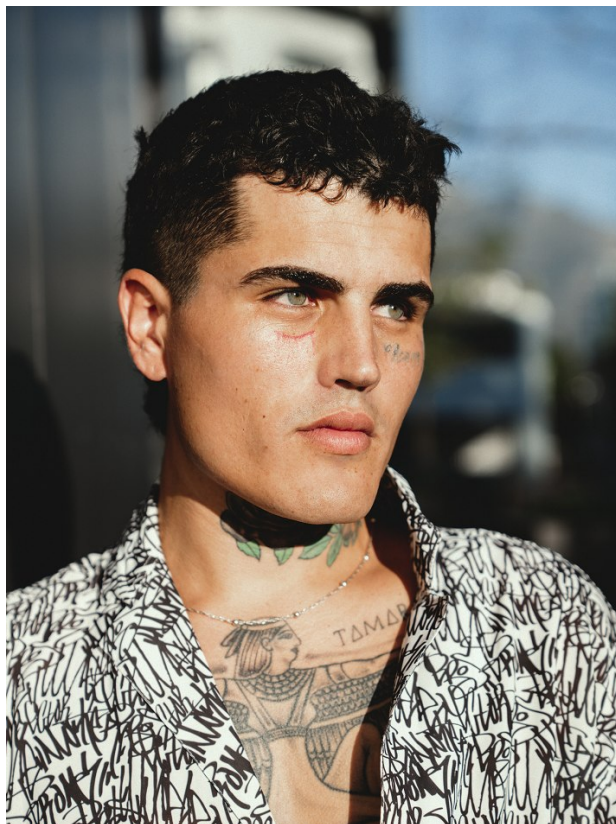

**citizen**  
*A Division Of Boss Models*

**THORNE HUDSON**

Height: 180cm Chest: 101cm Waist: 81cm Suit: 38 R Shoe: 8 UK Hair: Black Eyes: Green

# **citizen**

*A Division Of Boss Models*

## **THORNE HUDSON**

Height: 180cm Chest: 101cm Waist: 81cm Suit: 38 R Shoe: 8 UK Hair: Black Eyes: Green

**THORNE HUDSON**

Height: 180cm Chest: 101cm Waist: 81cm Suit: 38 R Shoe: 8 UK Hair: Black Eyes: Green