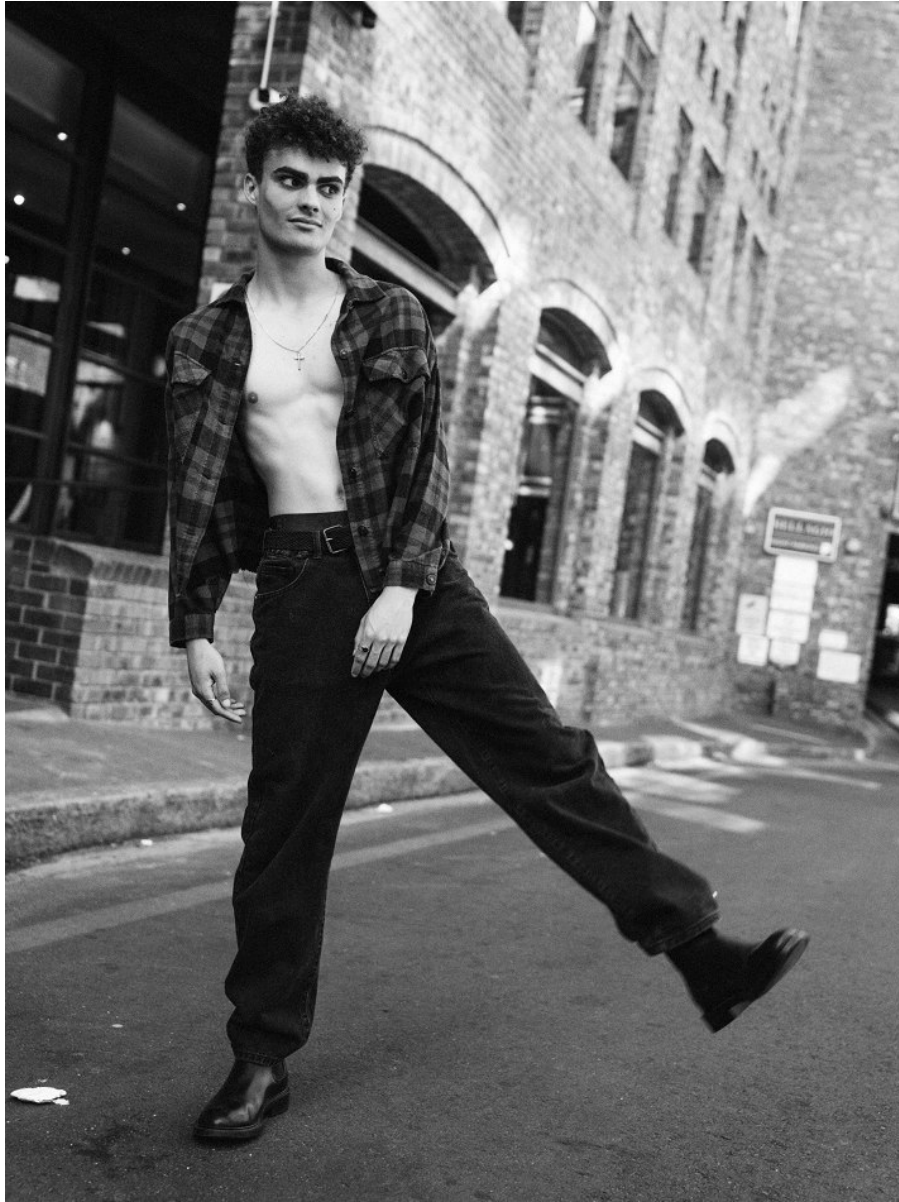

citizen
A Division Of Boss Models

NICHOLAS WEST RUSSELL

Height: 175cm Chest: 92cm Waist: 76cm Suit: 36 S Shoe: 8 UK Hair: Brown Eyes: Brown

citizen
A Division Of Boss Models

NICHOLAS WEST RUSSELL

Height: 175cm Chest: 92cm Waist: 76cm Suit: 36 S Shoe: 8 UK Hair: Brown Eyes: Brown

NICHOLAS WEST RUSSELL

Height: 175cm Chest: 92cm Waist: 76cm Suit: 36 S Shoe: 8 UK Hair: Brown Eyes: Brown

citizen
A Division Of Boss Models

NICHOLAS WEST RUSSELL

Height: 175cm Chest: 92cm Waist: 76cm Suit: 36 S Shoe: 8 UK Hair: Brown Eyes: Brown