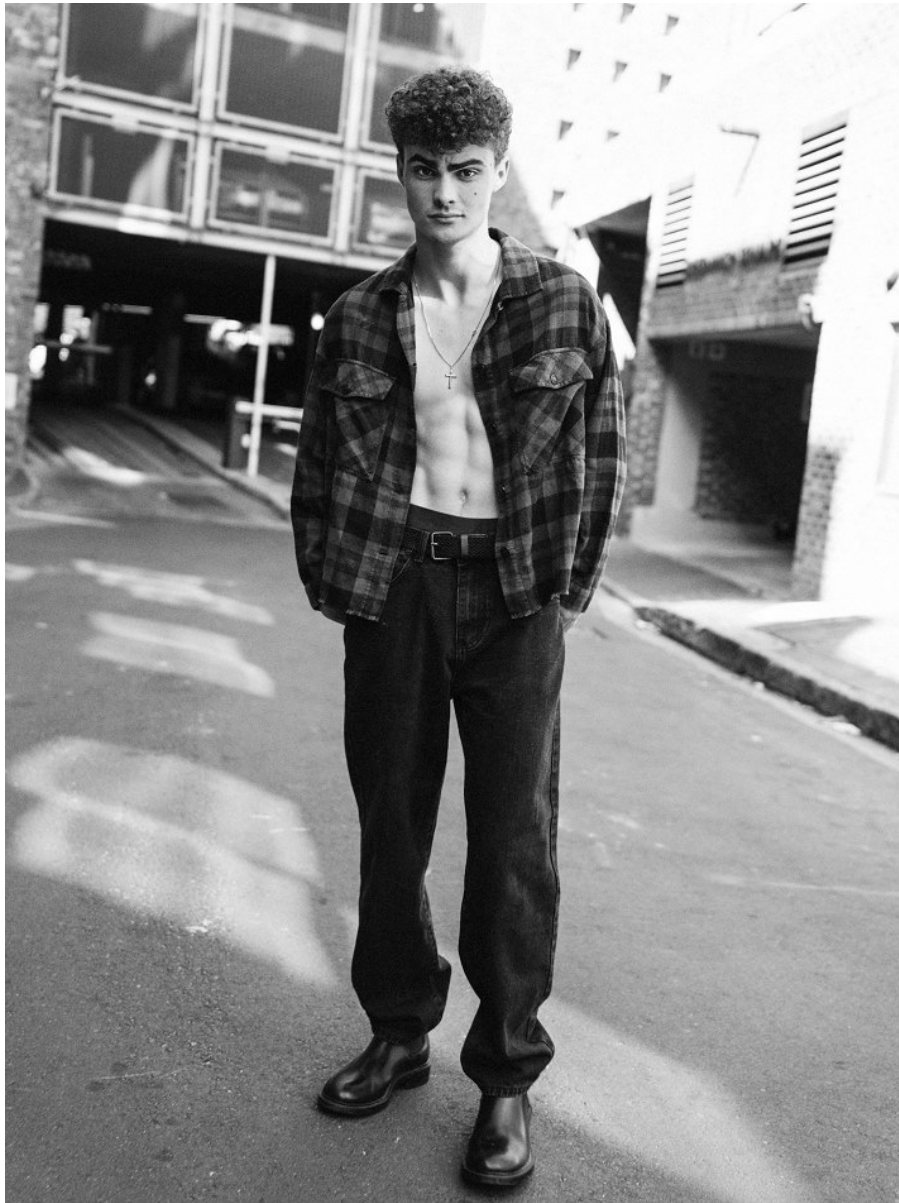

citizen
A Division Of Boss Models

NICHOLAS WEST RUSSELL

Height: 175cm Chest: 92cm Waist: 76cm Suit: 36 S Shoe: 8 UK Hair: Brown Eyes: Brown

citizen
A Division Of Boss Models

NICHOLAS WEST RUSSELL

Height: 175cm Chest: 92cm Waist: 76cm Suit: 36 S Shoe: 8 UK Hair: Brown Eyes: Brown

NICHOLAS WEST RUSSELL

Height: 175cm Chest: 92cm Waist: 76cm Suit: 36 S Shoe: 8 UK Hair: Brown Eyes: Brown

citizen
A Division Of Boss Models

NICHOLAS WEST RUSSELL

Height: 175cm Chest: 92cm Waist: 76cm Suit: 36 S Shoe: 8 UK Hair: Brown Eyes: Brown