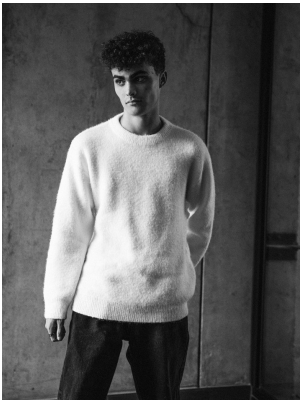

**citizen**  
*A Division Of Boss Models*

**NICHOLAS WEST RUSSELL**

Height: 175cm Chest: 92cm Waist: 76cm Suit: 36 S Shoe: 8 UK Hair: Brown Eyes: Brown