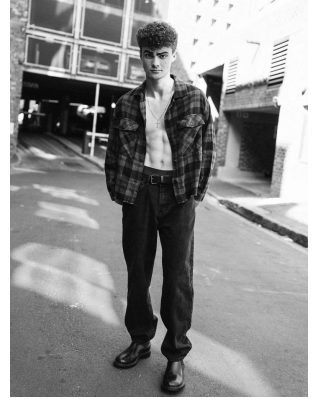

**citizen**  
*A Division Of Boss Models*

**NICHOLAS WEST RUSSELL**

Height: 175cm Chest: 92cm Waist: 76cm Suit: 36 S Shoe: 8 UK Hair: Brown Eyes: Brown