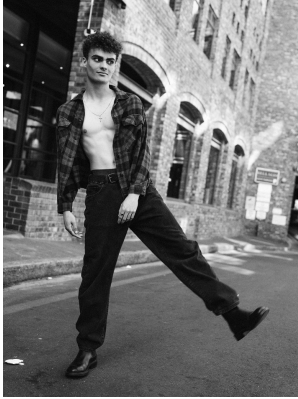

**citizen**  
*A Division Of Boss Models*

**NICHOLAS WEST RUSSELL**

Height: 175cm Chest: 92cm Waist: 76cm Suit: 36 S Shoe: 8 UK Hair: Brown Eyes: Brown