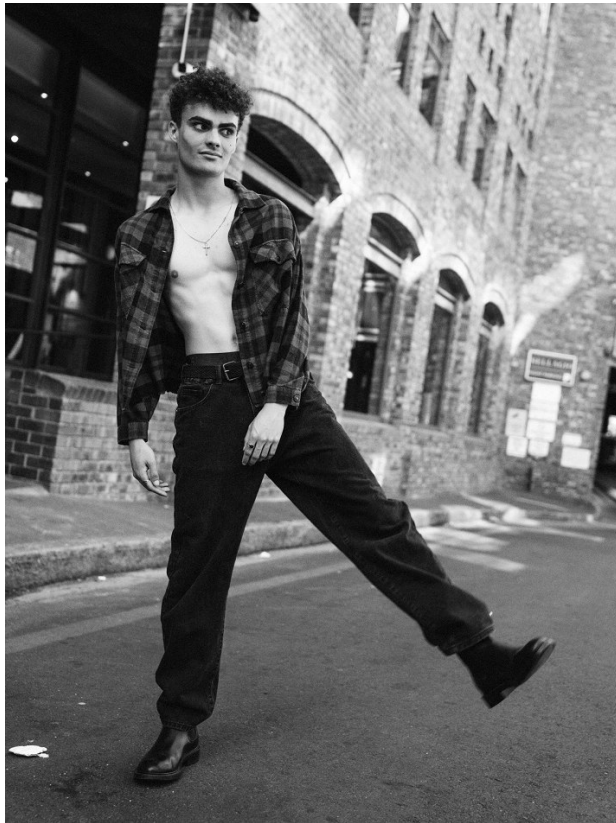

**citizen**  
*A Division Of Boss Models*

**NICHOLAS WEST RUSSELL**

Height: 175cm Chest: 92cm Waist: 76cm Suit: 36 S Shoe: 8 UK Hair: Brown Eyes: Brown

**NICHOLAS WEST RUSSELL**

Height: 175cm Chest: 92cm Waist: 76cm Suit: 36 S Shoe: 8 UK Hair: Brown Eyes: Brown

**citizen**  
*A Division Of Boss Models*

**NICHOLAS WEST RUSSELL**

Height: 175cm Chest: 92cm Waist: 76cm Suit: 36 S Shoe: 8 UK Hair: Brown Eyes: Brown