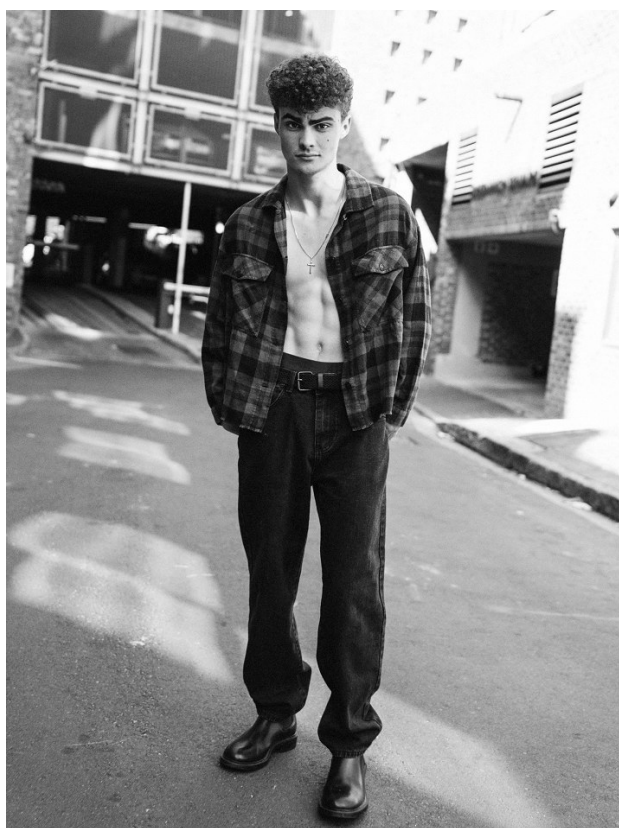

**citizen**  
*A Division Of Boss Models*

**NICHOLAS WEST RUSSELL**

Height: 175cm Chest: 92cm Waist: 76cm Suit: 36 S Shoe: 8 UK Hair: Brown Eyes: Brown

**NICHOLAS WEST RUSSELL**

Height: 175cm Chest: 92cm Waist: 76cm Suit: 36 S Shoe: 8 UK Hair: Brown Eyes: Brown

**citizen**  
*A Division Of Boss Models*

**NICHOLAS WEST RUSSELL**

Height: 175cm Chest: 92cm Waist: 76cm Suit: 36 S Shoe: 8 UK Hair: Brown Eyes: Brown