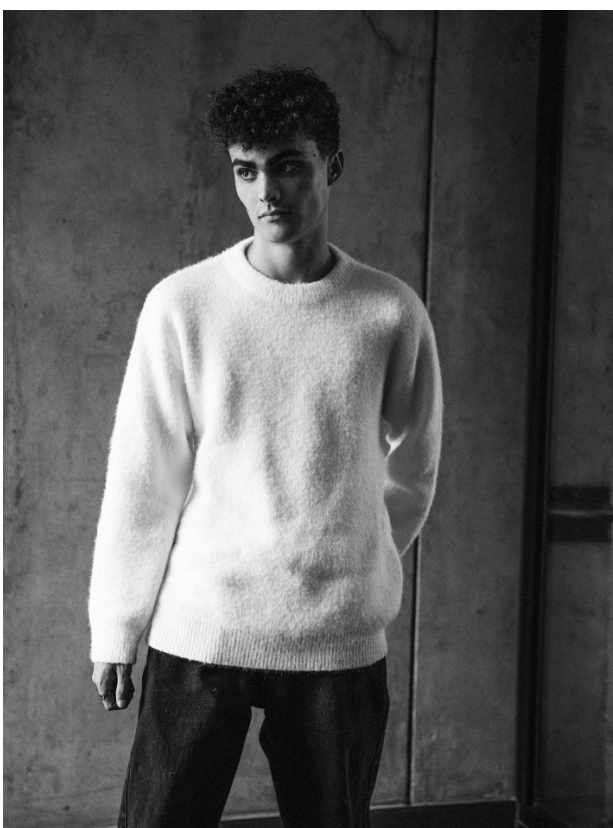

**citizen**  
*A Division Of Boss Models*

**NICHOLAS WEST RUSSELL**

Height: 175cm Chest: 92cm Waist: 76cm Suit: 36 S Shoe: 8 UK Hair: Brown Eyes: Brown

**NICHOLAS WEST RUSSELL**

Height: 175cm Chest: 92cm Waist: 76cm Suit: 36 S Shoe: 8 UK Hair: Brown Eyes: Brown

**citizen**  
*A Division Of Boss Models*

**NICHOLAS WEST RUSSELL**

Height: 175cm Chest: 92cm Waist: 76cm Suit: 36 S Shoe: 8 UK Hair: Brown Eyes: Brown