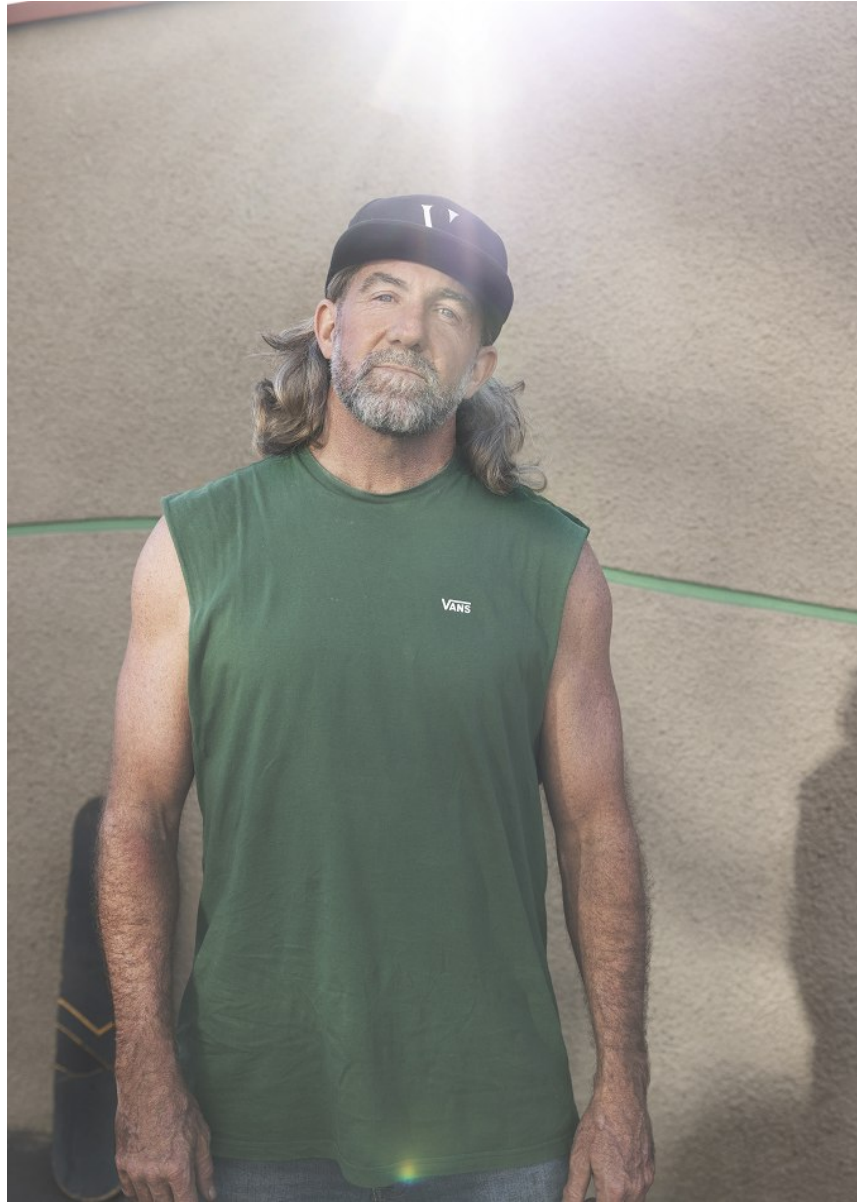

citizen
A Division Of Boss Models

DALLAS OBERHOLZER

Height: 178cm Waist: 81cm Hair: Grey Brown Eyes: Blue

DALLAS OBERHOLZER

Height: 178cm Waist: 81cm Hair: Grey Brown Eyes: Blue

citizen
A Division Of Boss Models

DALLAS OBERHOLZER

Height: 178cm Waist: 81cm Hair: Grey Brown Eyes: Blue

citizen
A Division Of Boss Models

DALLAS OBERHOLZER

Height: 178cm Waist: 81cm Hair: Grey Brown Eyes: Blue

citizen
A Division Of Boss Models