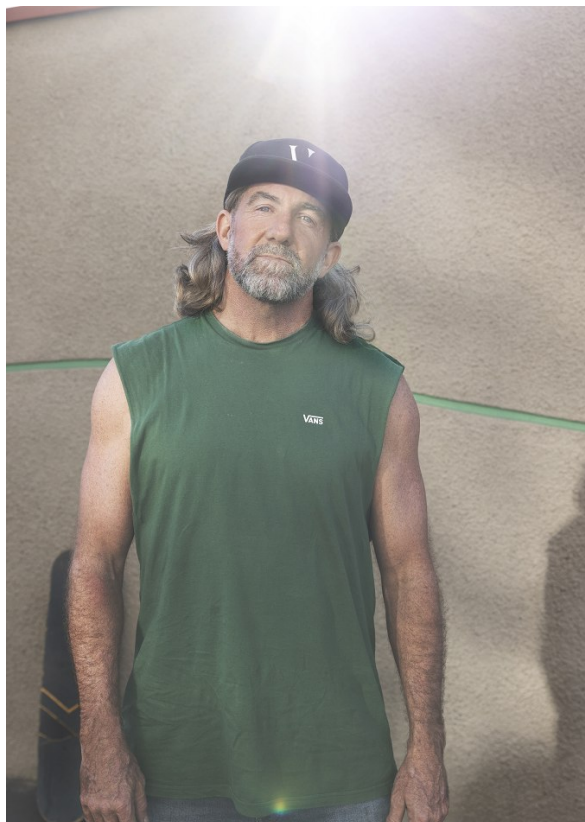

**citizen**  
*A Division Of Boss Models*

**DALLAS OBERHOLZER**

Height: 178cm Chest: 102cm Waist: 85cm Suit: 40 R Shoe: 9 UK Hair: Grey Brown Eyes: Blue

**citizen**  
*A Division Of Boss Models*

**DALLAS OBERHOLZER**

Height: 178cm Chest: 102cm Waist: 85cm Suit: 40 R Shoe: 9 UK Hair: Grey Brown Eyes: Blue

**citizen**  
*A Division Of Boss Models*

**DALLAS OBERHOLZER**

Height: 178cm Chest: 102cm Waist: 85cm Suit: 40 R Shoe: 9 UK Hair: Grey Brown Eyes: Blue

Height: 178cm Chest: 102cm Waist: 85cm Suit: 40 R Shoe: 9 UK Hair: Grey Brown Eyes: Blue