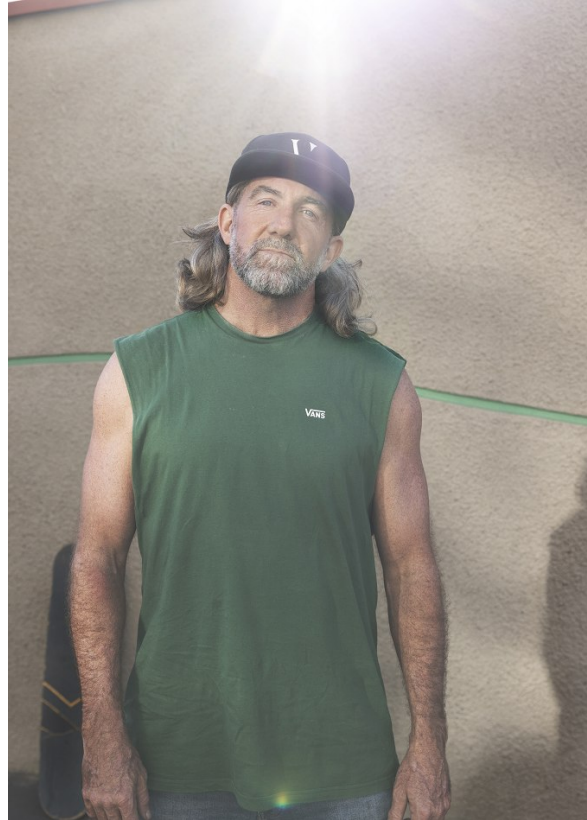

citizen
A Division Of Boss Models

DALLAS OBERHOLZER

Height: 178cm Waist: 81cm Hair: Grey Brown Eyes: Blue

citizen
A Division Of Boss Models

DALLAS OBERHOLZER

Height: 178cm Waist: 81cm Hair: Grey Brown Eyes: Blue

citizen
A Division Of Boss Models

DALLAS OBERHOLZER

Height: 178cm Waist: 81cm Hair: Grey Brown Eyes: Blue