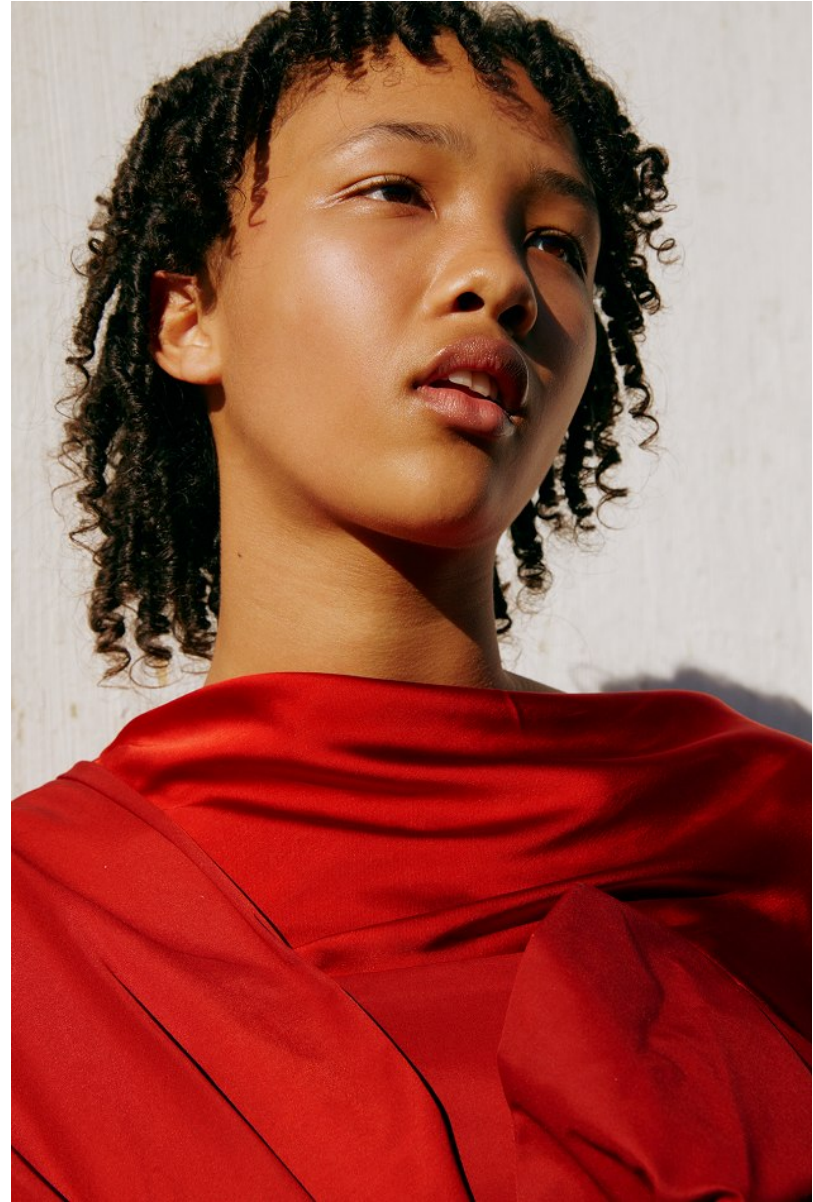

citizen
A Division Of Boss Models

ZEA BARTMAN

Height: 174cm Bust: 85cm Waist: 63cm Hips: 94cm Shoe: 7 UK Hair: Brown Eyes: Brown

ZEA BARTMAN

Height: 174cm Bust: 85cm Waist: 63cm Hips: 94cm Shoe: 7 UK Hair: Brown Eyes: Brown

ZEA BARTMAN

Height: 174cm Bust: 85cm Waist: 63cm Hips: 94cm Shoe: 7 UK Hair: Brown Eyes: Brown

ZEA BARTMAN

Height: 174cm Bust: 85cm Waist: 63cm Hips: 94cm Shoe: 7 UK Hair: Brown Eyes: Brown

ZEA BARTMAN

Height: 174cm Bust: 85cm Waist: 63cm Hips: 94cm Shoe: 7 UK Hair: Brown Eyes: Brown