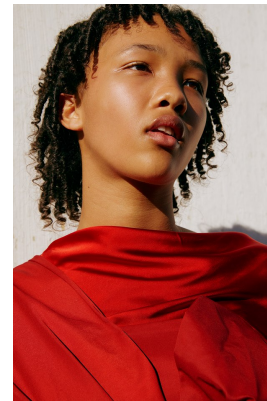

citizen
A Division Of Boss Models

ZEA BARTMAN

Height: 175cm Bust: 85cm Waist: 65cm Hips: 95cm Shoe: 7 UK Hair: Brown Eyes: Brown