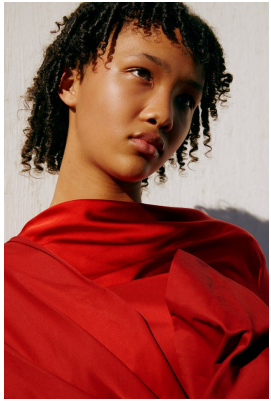

citizen
A Division Of Boss Models

ZEA BARTMAN

Height: 175cm Bust: 85cm Waist: 65cm Hips: 95cm Shoe: 7 UK Hair: Brown Eyes: Brown