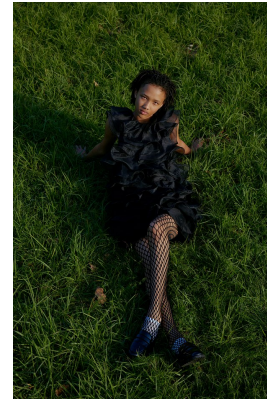

citizen
A Division Of Boss Models

ZEA BARTMAN

Height: 174cm Bust: 85cm Waist: 63cm Hips: 94cm Shoe: 7 UK Hair: Brown Eyes: Brown