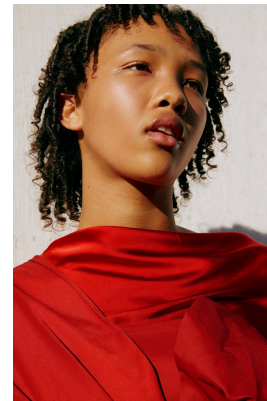

citizen
A Division Of Boss Models

ZEA BARTMAN

Height: 174cm Bust: 85cm Waist: 63cm Hips: 94cm Shoe: 7 UK Hair: Brown Eyes: Brown