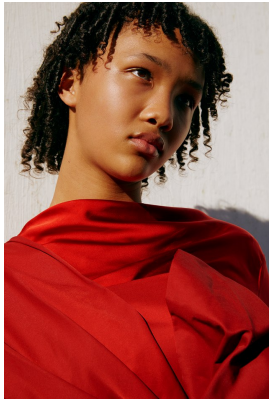

citizen
A Division Of Boss Models

ZEA BARTMAN

Height: 174cm Bust: 85cm Waist: 63cm Hips: 94cm Shoe: 7 UK Hair: Brown Eyes: Brown