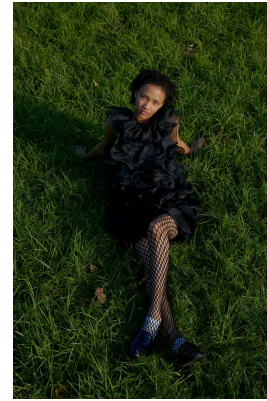

citizen
A Division Of Boss Models

ZEA BARTMAN

Height: 175cm Bust: 85cm Waist: 65cm Hips: 95cm Shoe: 7 UK Hair: Brown Eyes: Brown