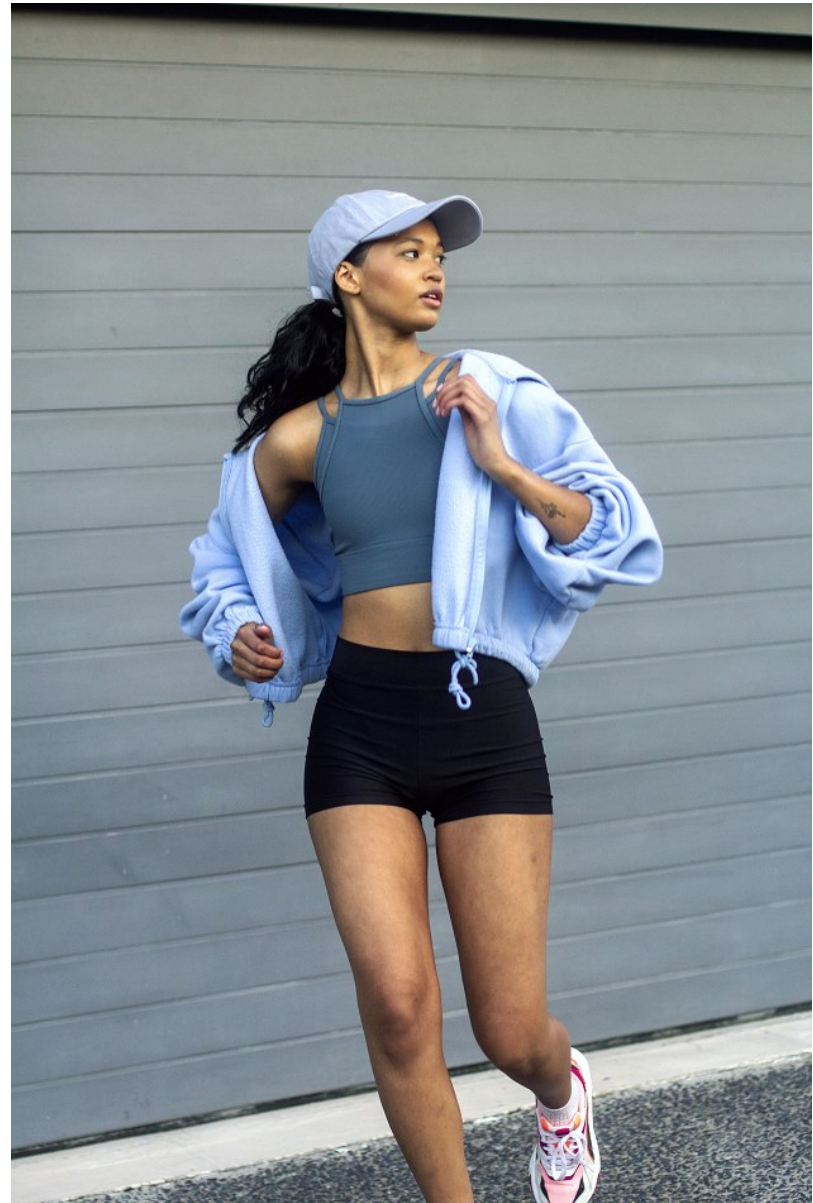

citizen
A Division Of Boss Models

KAILEN HILPERT

Height: 166cm Bust: 61cm Waist: 58cm Hips: 86cm Shoe: 4 UK Hair: Black Eyes: Dark Brown

KAILEN HILPERT

Height: 166cm Bust: 61cm Waist: 58cm Hips: 86cm Shoe: 4 UK Hair: Black Eyes: Dark Brown

citizen
A Division Of Boss Models

KAILEN HILPERT

Height: 166cm Bust: 61cm Waist: 58cm Hips: 86cm Shoe: 4 UK Hair: Black Eyes: Dark Brown

citizen
A Division Of Boss Models

KAILEN HILPERT

Height: 166cm Bust: 61cm Waist: 58cm Hips: 86cm Shoe: 4 UK Hair: Black Eyes: Dark Brown