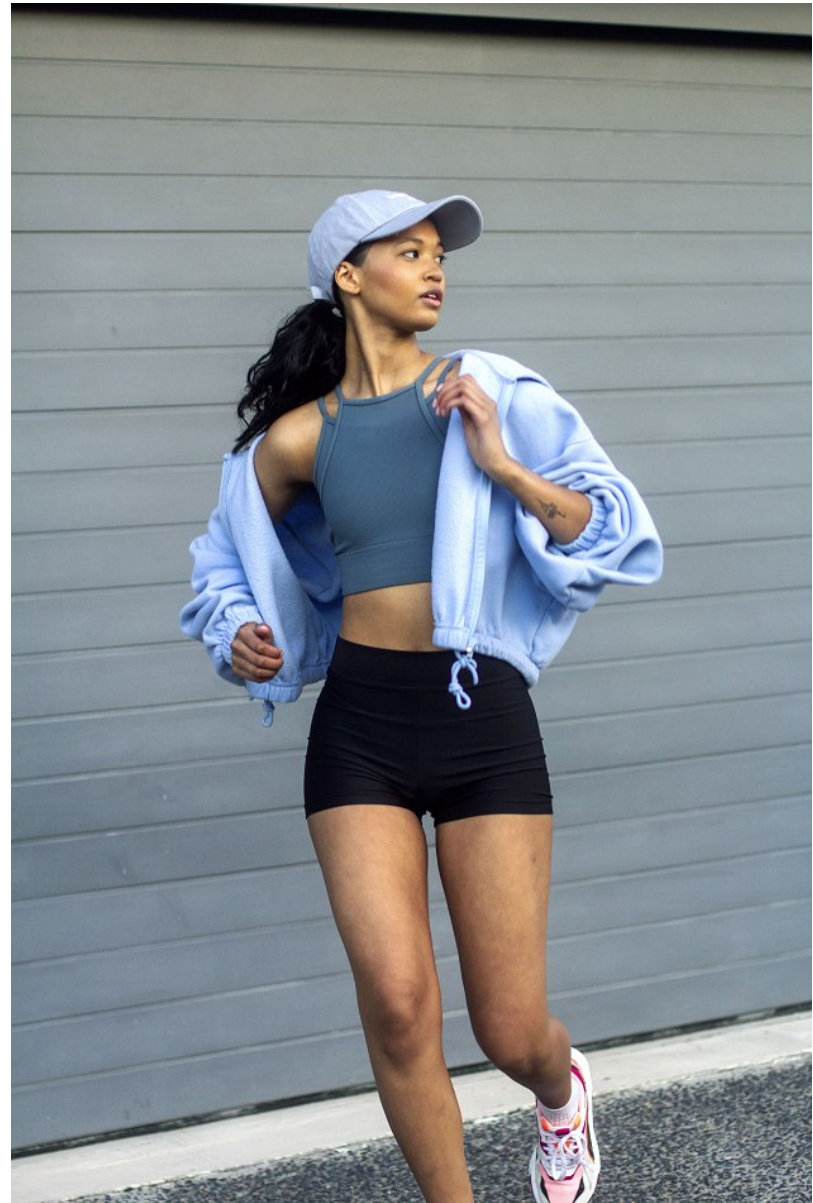

KAILEN HILPERT

Height: 166cm Bust: 61cm Waist: 58cm Hips: 86cm Shoe: 4 UK Hair: Black Eyes: Dark Brown