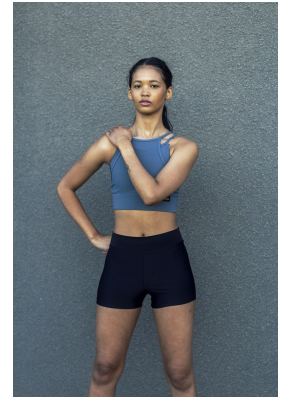

citizen

A Division Of Boss Models

KAILEN HILPERT

Height: 166cm Bust: 61cm Waist: 58cm Hips: 86cm Shoe: 4 UK Hair: Black Eyes: Dark Brown

citizen
A Division Of Boss Models

KAILEN HILPERT

Height: 166cm Bust: 61cm Waist: 58cm Hips: 86cm Shoe: 4 UK Hair: Black Eyes: Dark Brown