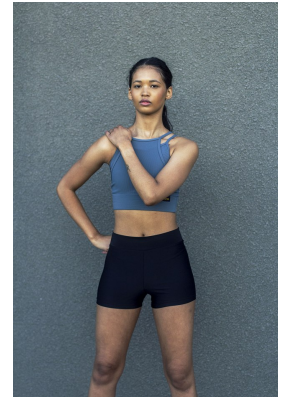

citizen

A Division Of Boss Models

KAILEN HILPERT

Height: 166cm Bust: 61cm Waist: 58cm Hips: 86cm Shoe: 4 UK Hair: Black Eyes: Dark Brown

citizen
A Division Of Boss Models

KAILEN HILPERT

Height: 166cm Bust: 61cm Waist: 58cm Hips: 86cm Shoe: 4 UK Hair: Black Eyes: Dark Brown