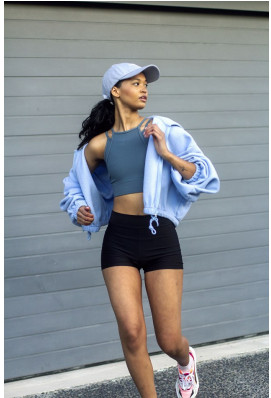

citizen

A Division Of Boss Models

KAILEN HILPERT

Height: 166cm Bust: 61cm Waist: 58cm Hips: 86cm Shoe: 4 UK Hair: Black Eyes: Dark Brown

citizen
A Division Of Boss Models

KAILEN HILPERT

Height: 166cm Bust: 61cm Waist: 58cm Hips: 86cm Shoe: 4 UK Hair: Black Eyes: Dark Brown