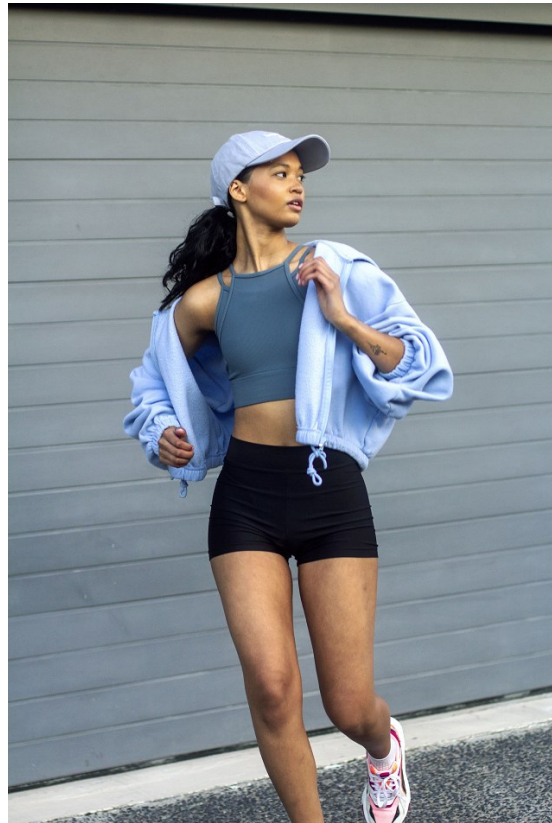

**citizen**  
*A Division Of Boss Models*

**KAILEN HILPERT**

Height: 166cm Bust: 61cm Waist: 58cm Hips: 86cm Shoe: 4 UK Hair: Black Eyes: Dark Brown

**KAILEN HILPERT**

Height: 166cm Bust: 61cm Waist: 58cm Hips: 86cm Shoe: 4 UK Hair: Black Eyes: Dark Brown

**citizen**  
*A Division Of Boss Models*

**KAILEN HILPERT**

Height: 166cm Bust: 61cm Waist: 58cm Hips: 86cm Shoe: 4 UK Hair: Black Eyes: Dark Brown

**citizen**  
*A Division Of Boss Models*

**KAILEN HILPERT**

Height: 166cm Bust: 61cm Waist: 58cm Hips: 86cm Shoe: 4 UK Hair: Black Eyes: Dark Brown

**KAILEN HILPERT**

Height: 166cm Bust: 61cm Waist: 58cm Hips: 86cm Shoe: 4 UK Hair: Black Eyes: Dark Brown

**citizen**  
*A Division Of Boss Models*