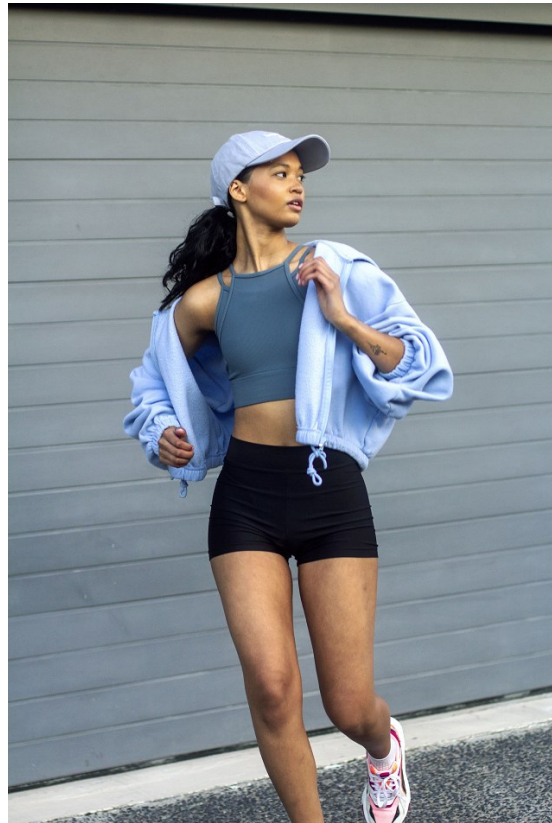

citizen
A Division Of Boss Models

KAILEN HILPERT

Height: 166cm Bust: 61cm Waist: 58cm Hips: 86cm Shoe: 4 UK Hair: Black Eyes: Dark Brown

KAILEN HILPERT

Height: 166cm Bust: 61cm Waist: 58cm Hips: 86cm Shoe: 4 UK Hair: Black Eyes: Dark Brown

citizen
A Division Of Boss Models

KAILEN HILPERT

Height: 166cm Bust: 61cm Waist: 58cm Hips: 86cm Shoe: 4 UK Hair: Black Eyes: Dark Brown

citizen
A Division Of Boss Models

KAILEN HILPERT

Height: 166cm Bust: 61cm Waist: 58cm Hips: 86cm Shoe: 4 UK Hair: Black Eyes: Dark Brown

citizen
A Division Of Boss Models

KAILEN HILPERT

Height: 166cm Bust: 61cm Waist: 58cm Hips: 86cm Shoe: 4 UK Hair: Black Eyes: Dark Brown