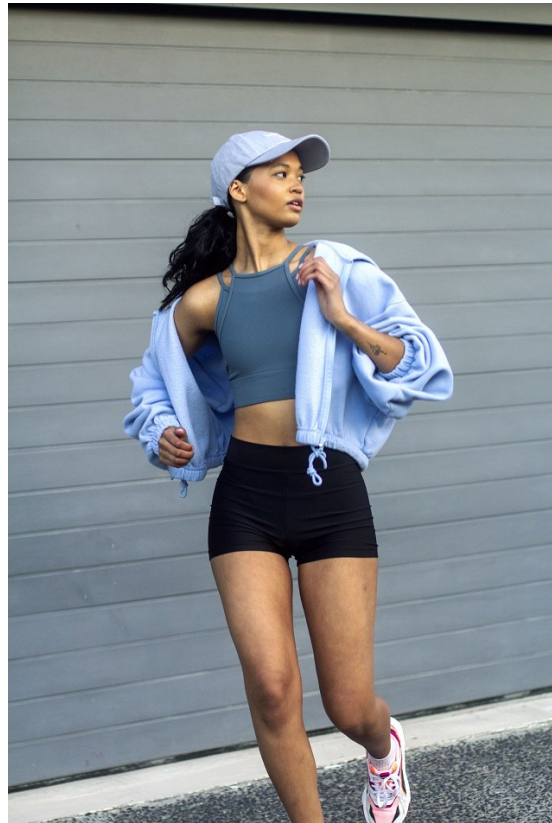

KAILEN HILPERT

Height: 166cm Bust: 61cm Waist: 58cm Hips: 86cm Shoe: 4 UK Hair: Black Eyes: Dark Brown

KAILEN HILPERT

Height: 166cm Bust: 61cm Waist: 58cm Hips: 86cm Shoe: 4 UK Hair: Black Eyes: Dark Brown

citizen
A Division Of Boss Models

KAILEN HILPERT

Height: 166cm Bust: 61cm Waist: 58cm Hips: 86cm Shoe: 4 UK Hair: Black Eyes: Dark Brown

citizen
A Division Of Boss Models

KAILEN HILPERT

Height: 166cm Bust: 61cm Waist: 58cm Hips: 86cm Shoe: 4 UK Hair: Black Eyes: Dark Brown

KAILEN HILPERT

Height: 166cm Bust: 61cm Waist: 58cm Hips: 86cm Shoe: 4 UK Hair: Black Eyes: Dark Brown

citizen
A Division Of Boss Models

KAILEN HILPERT

Height: 166cm Bust: 61cm Waist: 58cm Hips: 86cm Shoe: 4 UK Hair: Black Eyes: Dark Brown

citizen
A Division Of Boss Models

KAILEN HILPERT

Height: 166cm Bust: 61cm Waist: 58cm Hips: 86cm Shoe: 4 UK Hair: Black Eyes: Dark Brown