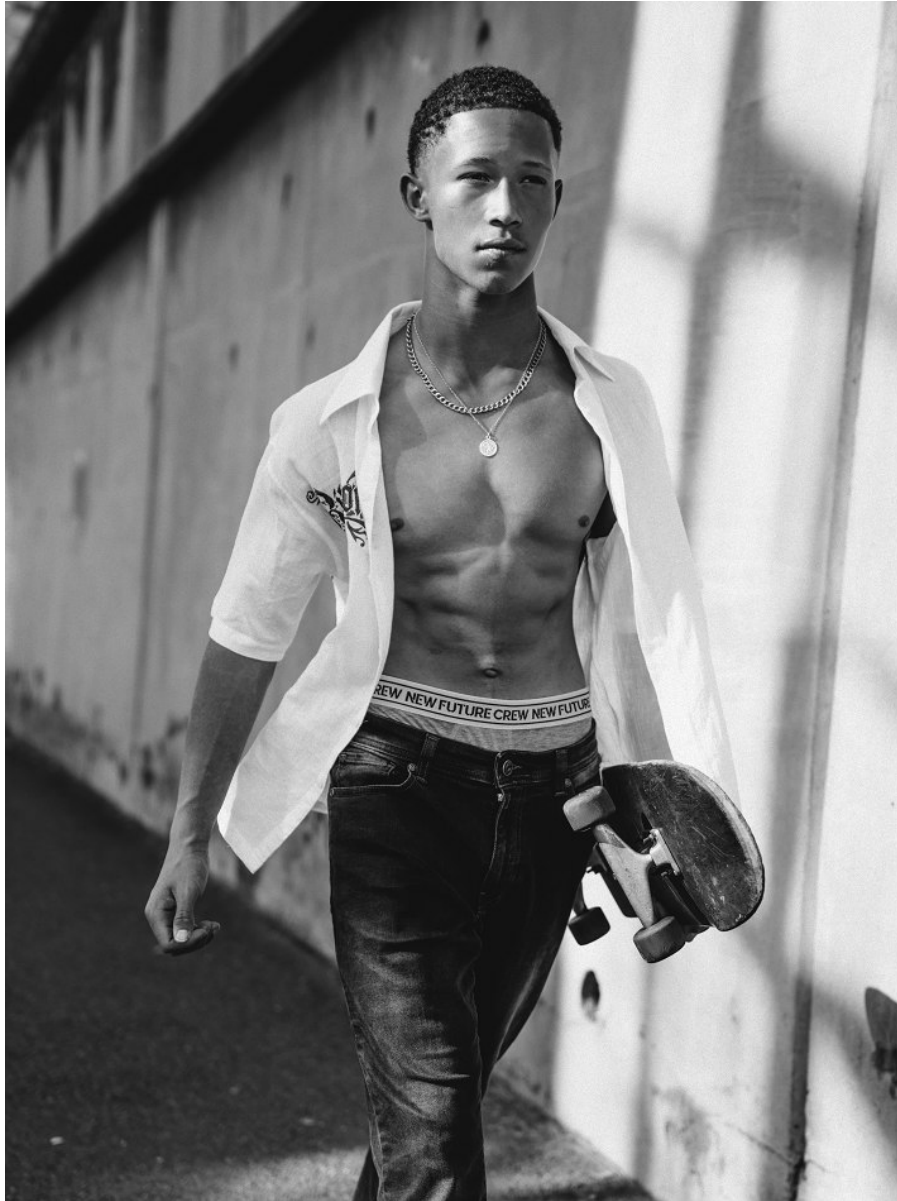

citizen
A Division Of Boss Models

GORDON RILEY

Height: 173cm Chest: 97cm Waist: 70cm Suit: 38 S Shoe: 10 UK Hair: Light Brown Eyes: Hazel

citizen
A Division Of Boss Models

GORDON RILEY

Height: 173cm Chest: 97cm Waist: 70cm Suit: 38 S Shoe: 10 UK Hair: Light Brown Eyes: Hazel

GORDON RILEY

Height: 173cm Chest: 97cm Waist: 70cm Suit: 38 S Shoe: 10 UK Hair: Light Brown Eyes: Hazel

citizen
A Division Of Boss Models

GORDON RILEY

Height: 173cm Chest: 97cm Waist: 70cm Suit: 38 S Shoe: 10 UK Hair: Light Brown Eyes: Hazel

GORDON RILEY

Height: 173cm Chest: 97cm Waist: 70cm Suit: 38 S Shoe: 10 UK Hair: Light Brown Eyes: Hazel