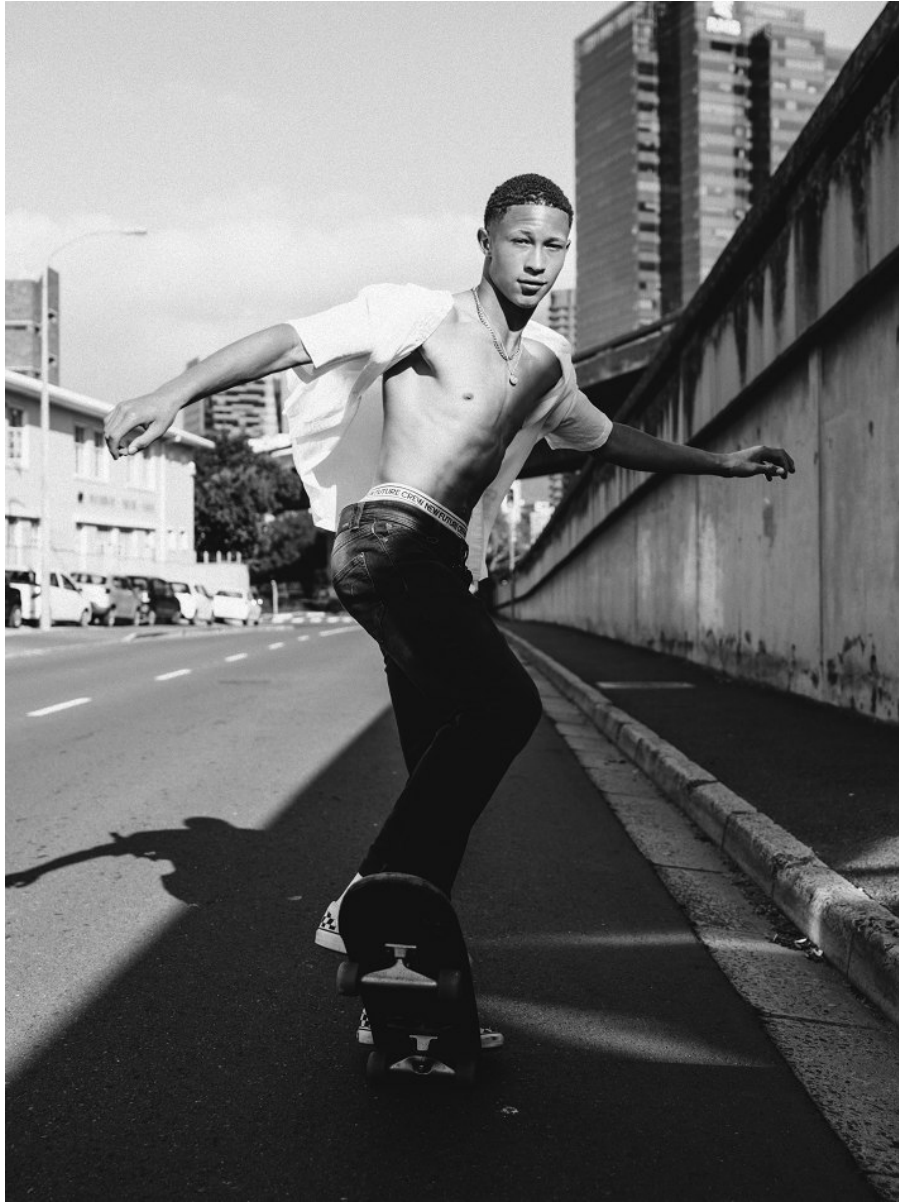

citizen
A Division Of Boss Models

GORDON RILEY

Height: 173cm Chest: 97cm Waist: 70cm Suit: 38 S Shoe: 10 UK Hair: Light Brown Eyes: Hazel

citizen
A Division Of Boss Models

GORDON RILEY

Height: 173cm Chest: 97cm Waist: 70cm Suit: 38 S Shoe: 10 UK Hair: Light Brown Eyes: Hazel

GORDON RILEY

Height: 173cm Chest: 97cm Waist: 70cm Suit: 38 S Shoe: 10 UK Hair: Light Brown Eyes: Hazel

citizen
A Division Of Boss Models

GORDON RILEY

Height: 173cm Chest: 97cm Waist: 70cm Suit: 38 S Shoe: 10 UK Hair: Light Brown Eyes: Hazel

citizen
A Division Of Boss Models

GORDON RILEY

Height: 173cm Chest: 97cm Waist: 70cm Suit: 38 S Shoe: 10 UK Hair: Light Brown Eyes: Hazel