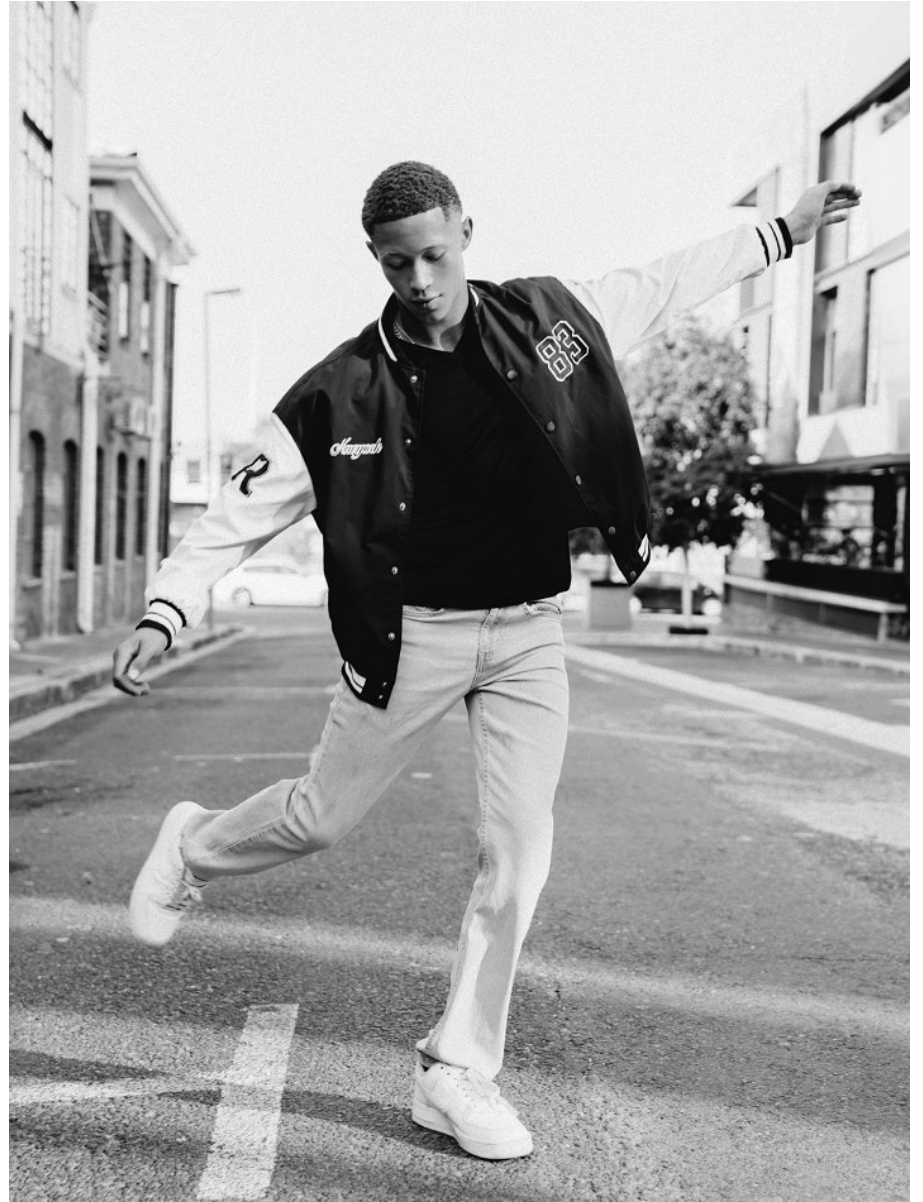

citizen
A Division Of Boss Models

GORDON RILEY

Height: 173cm Chest: 97cm Waist: 70cm Suit: 38 S Shoe: 10 UK Hair: Light Brown Eyes: Hazel

citizen
A Division Of Boss Models

GORDON RILEY

Height: 173cm Chest: 97cm Waist: 70cm Suit: 38 S Shoe: 10 UK Hair: Light Brown Eyes: Hazel

GORDON RILEY

Height: 173cm Chest: 97cm Waist: 70cm Suit: 38 S Shoe: 10 UK Hair: Light Brown Eyes: Hazel

citizen
A Division Of Boss Models

GORDON RILEY

Height: 173cm Chest: 97cm Waist: 70cm Suit: 38 S Shoe: 10 UK Hair: Light Brown Eyes: Hazel