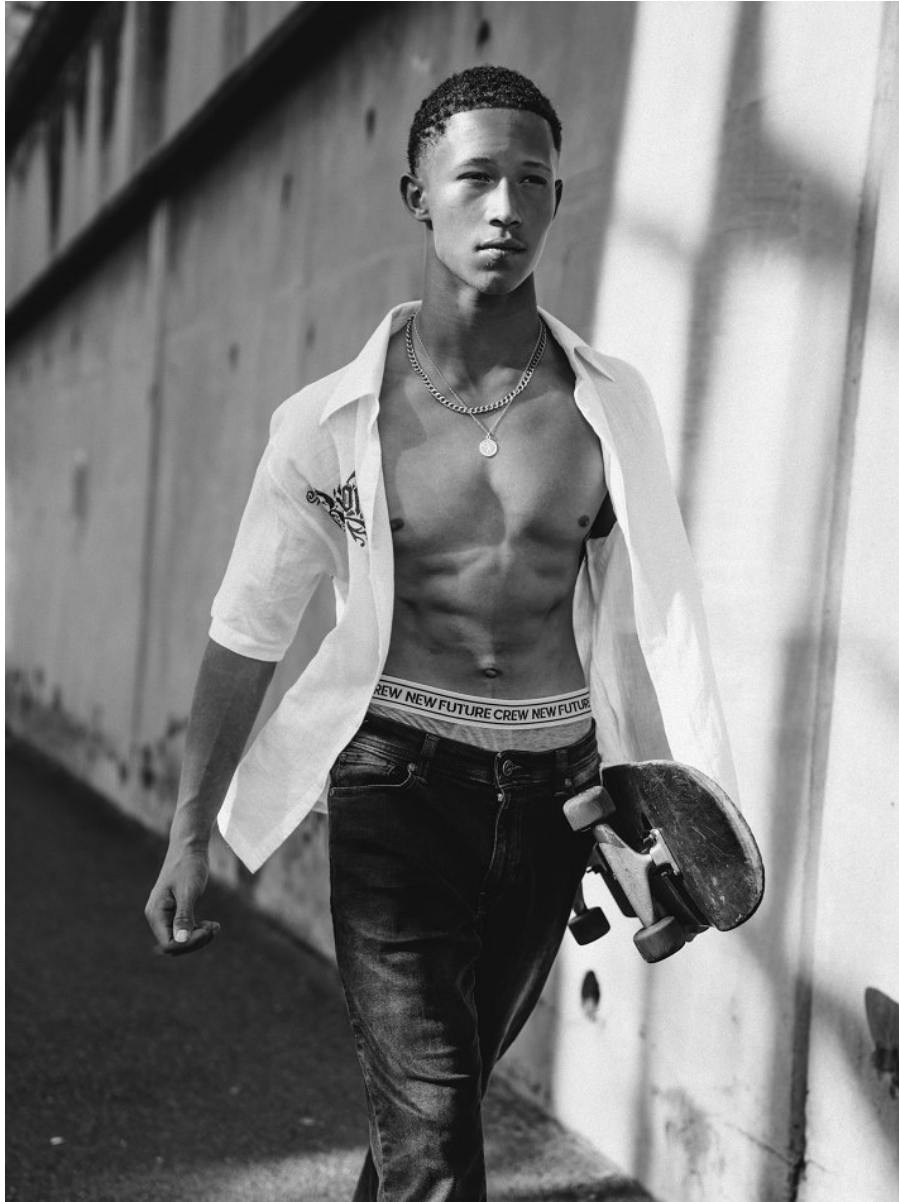

citizen
A Division Of Boss Models

GORDON RILEY

Height: 173cm Chest: 97cm Waist: 70cm Suit: 38 S Shoe: 10 UK Hair: Light Brown Eyes: Hazel

citizen
A Division Of Boss Models

GORDON RILEY

Height: 173cm Chest: 97cm Waist: 70cm Suit: 38 S Shoe: 10 UK Hair: Light Brown Eyes: Hazel

GORDON RILEY

Height: 173cm Chest: 97cm Waist: 70cm Suit: 38 S Shoe: 10 UK Hair: Light Brown Eyes: Hazel

citizen
A Division Of Boss Models

GORDON RILEY

Height: 173cm Chest: 97cm Waist: 70cm Suit: 38 S Shoe: 10 UK Hair: Light Brown Eyes: Hazel

citizen
A Division Of Boss Models

GORDON RILEY

Height: 173cm Chest: 97cm Waist: 70cm Suit: 38 S Shoe: 10 UK Hair: Light Brown Eyes: Hazel