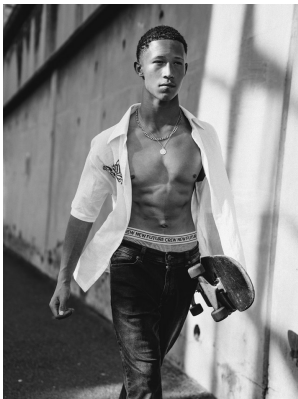

# **citizen**

*A Division Of Boss Models*

## **GORDON RILEY**

Height: 173cm Chest: 97cm Waist: 70cm Suit: 38 S Shoe: 10 UK Hair: Light Brown Eyes: Hazel