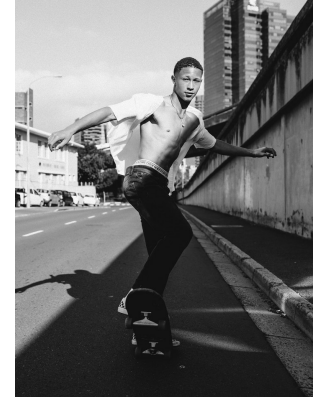

# **citizen**

*A Division Of Boss Models*

## **GORDON RILEY**

Height: 173cm Chest: 97cm Waist: 70cm Suit: 38 S Shoe: 10 UK Hair: Light Brown Eyes: Hazel