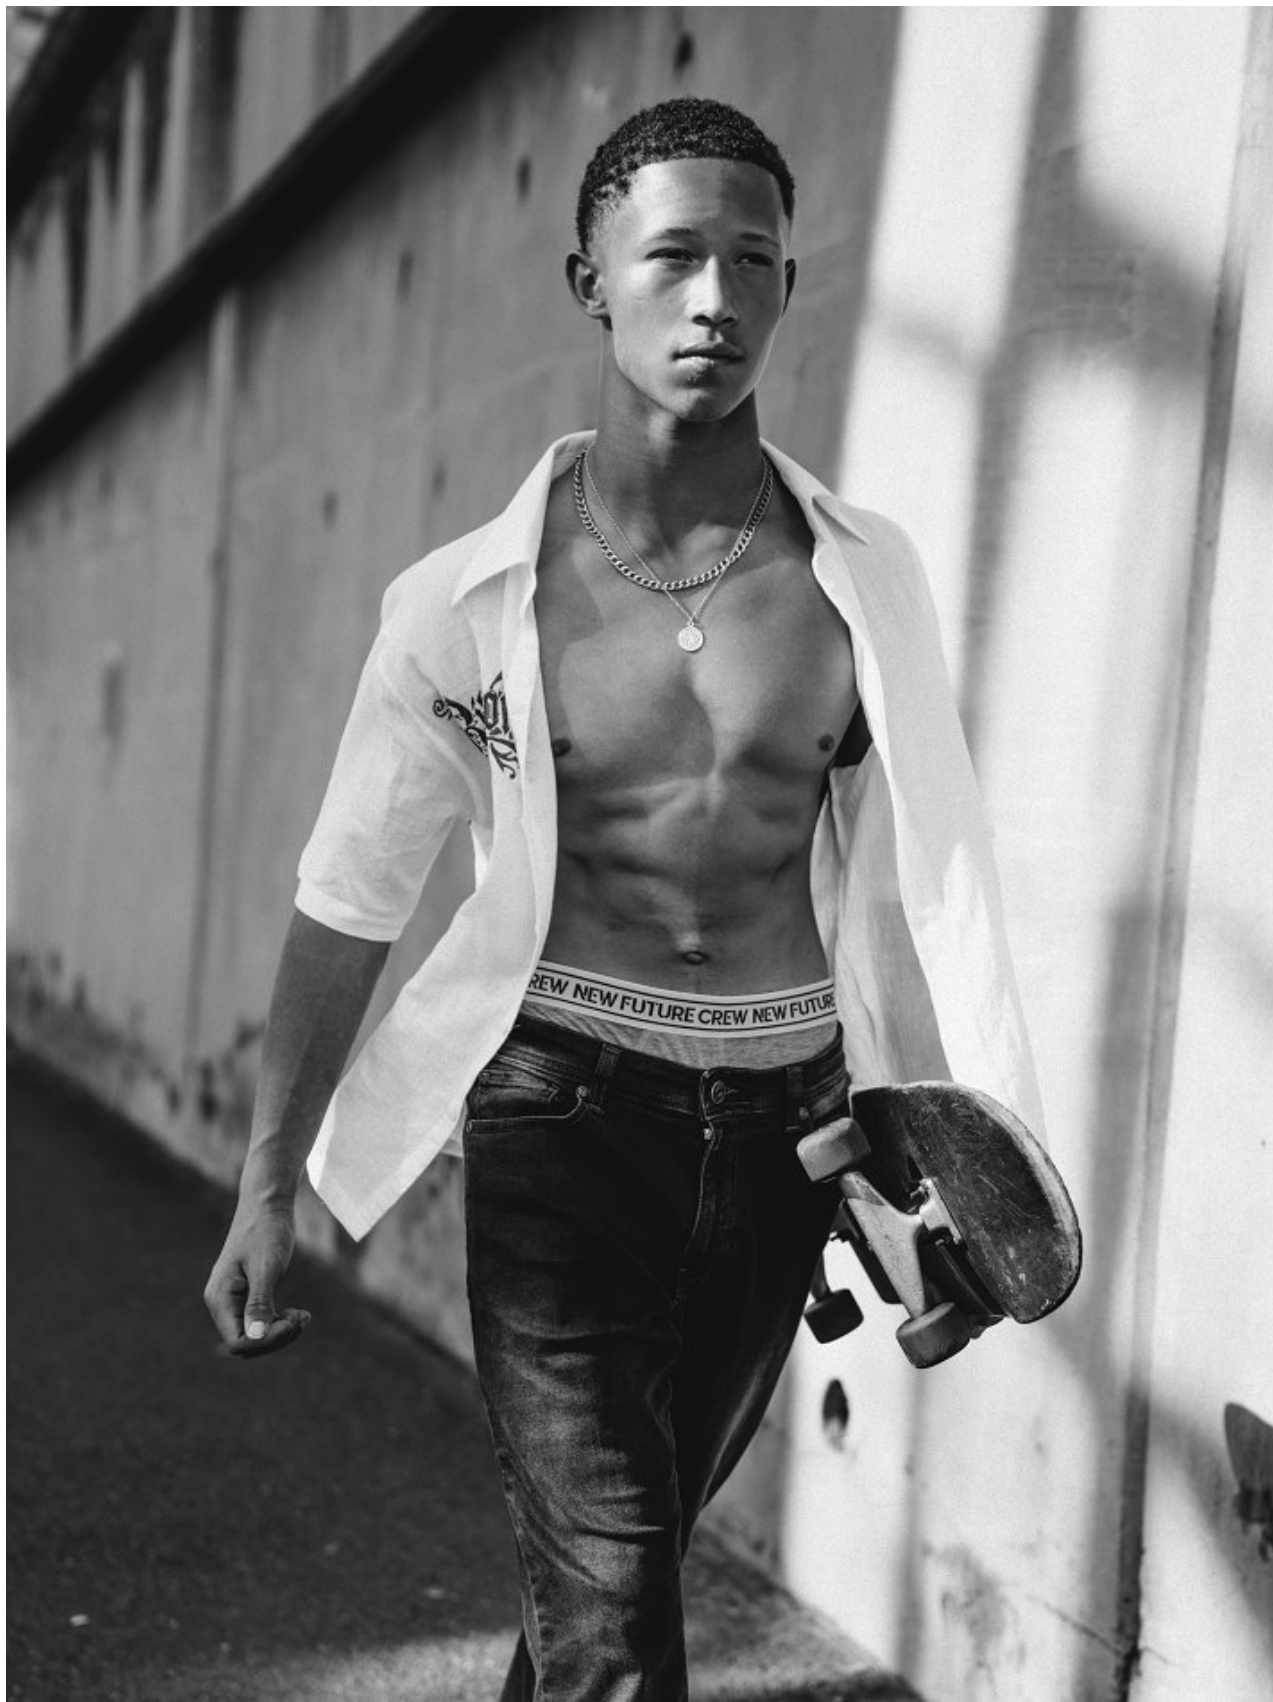

citizen
A Division Of Boss Models

GORDON RILEY

Height: 173cm Chest: 97cm Waist: 70cm Suit: 38 S Shoe: 10 UK Hair: Light Brown Eyes: Hazel

citizen
A Division Of Boss Models

GORDON RILEY

Height: 173cm Chest: 97cm Waist: 70cm Suit: 38 S Shoe: 10 UK Hair: Light Brown Eyes: Hazel

citizen
A Division Of Boss Models

GORDON RILEY

Height: 173cm Chest: 97cm Waist: 70cm Suit: 38 S Shoe: 10 UK Hair: Light Brown Eyes: Hazel

GORDON RILEY

Height: 173cm Chest: 97cm Waist: 70cm Suit: 38 S Shoe: 10 UK Hair: Light Brown Eyes: Hazel