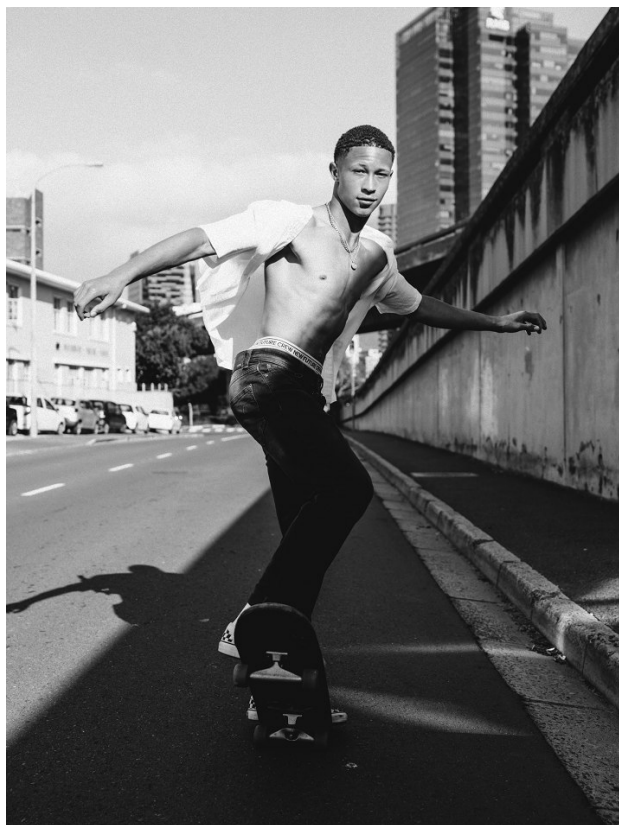

citizen
A Division Of Boss Models

GORDON RILEY

Height: 173cm Chest: 97cm Waist: 70cm Suit: 38 S Shoe: 10 UK Hair: Light Brown Eyes: Hazel

citizen
A Division Of Boss Models

GORDON RILEY

Height: 173cm Chest: 97cm Waist: 70cm Suit: 38 S Shoe: 10 UK Hair: Light Brown Eyes: Hazel

citizen
A Division Of Boss Models

GORDON RILEY

Height: 173cm Chest: 97cm Waist: 70cm Suit: 38 S Shoe: 10 UK Hair: Light Brown Eyes: Hazel