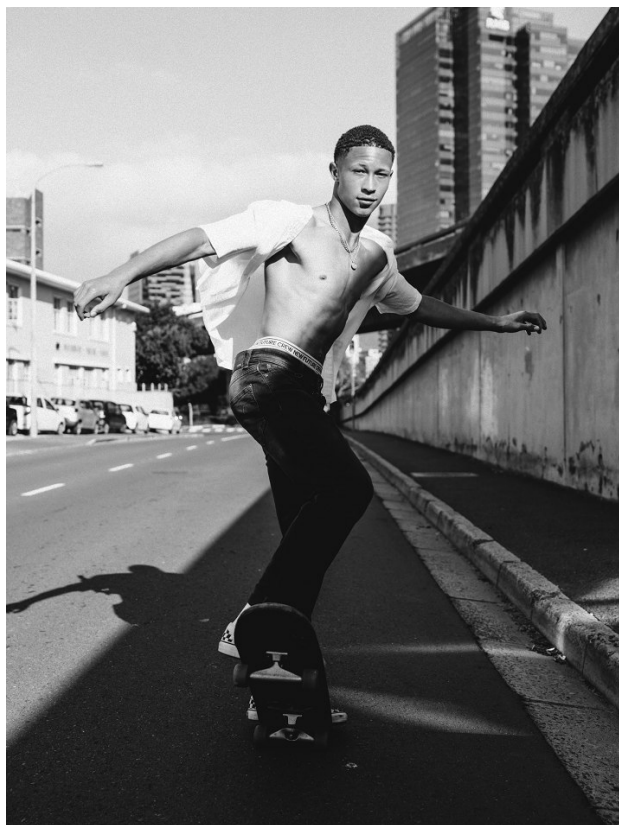

**citizen**  
*A Division Of Boss Models*

**GORDON RILEY**

Height: 173cm Chest: 97cm Waist: 70cm Suit: 38 S Shoe: 10 UK Hair: Light Brown Eyes: Hazel

**citizen**  
*A Division Of Boss Models*

**GORDON RILEY**

Height: 173cm Chest: 97cm Waist: 70cm Suit: 38 S Shoe: 10 UK Hair: Light Brown Eyes: Hazel

**citizen**  
*A Division Of Boss Models*

**GORDON RILEY**

Height: 173cm Chest: 97cm Waist: 70cm Suit: 38 S Shoe: 10 UK Hair: Light Brown Eyes: Hazel