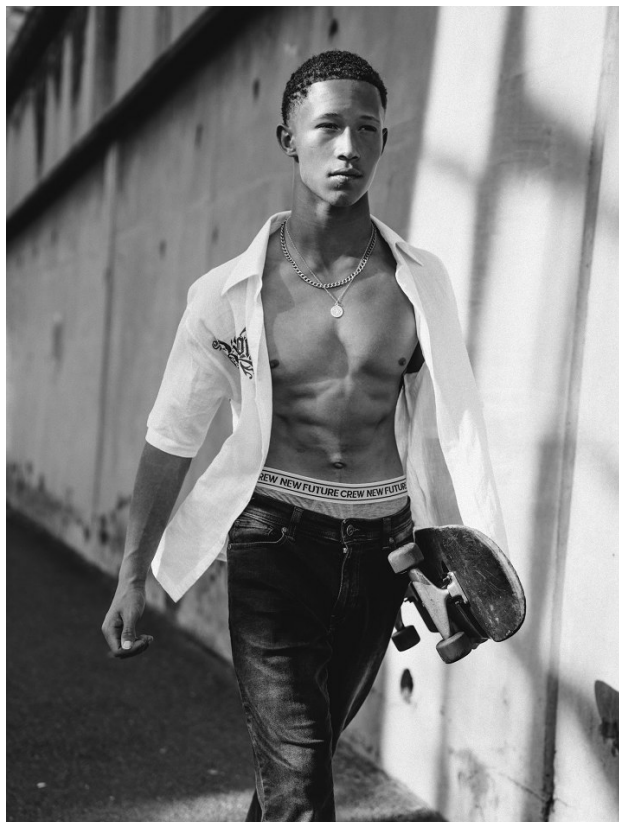

**citizen**  
*A Division Of Boss Models*

**GORDON RILEY**

Height: 173cm Chest: 97cm Waist: 70cm Suit: 38 S Shoe: 10 UK Hair: Light Brown Eyes: Hazel

**citizen**  
*A Division Of Boss Models*

**GORDON RILEY**

Height: 173cm Chest: 97cm Waist: 70cm Suit: 38 S Shoe: 10 UK Hair: Light Brown Eyes: Hazel

**citizen**  
*A Division Of Boss Models*

## GORDON RILEY

Height: 173cm Chest: 97cm Waist: 70cm Suit: 38 S Shoe: 10 UK Hair: Light Brown Eyes: Hazel