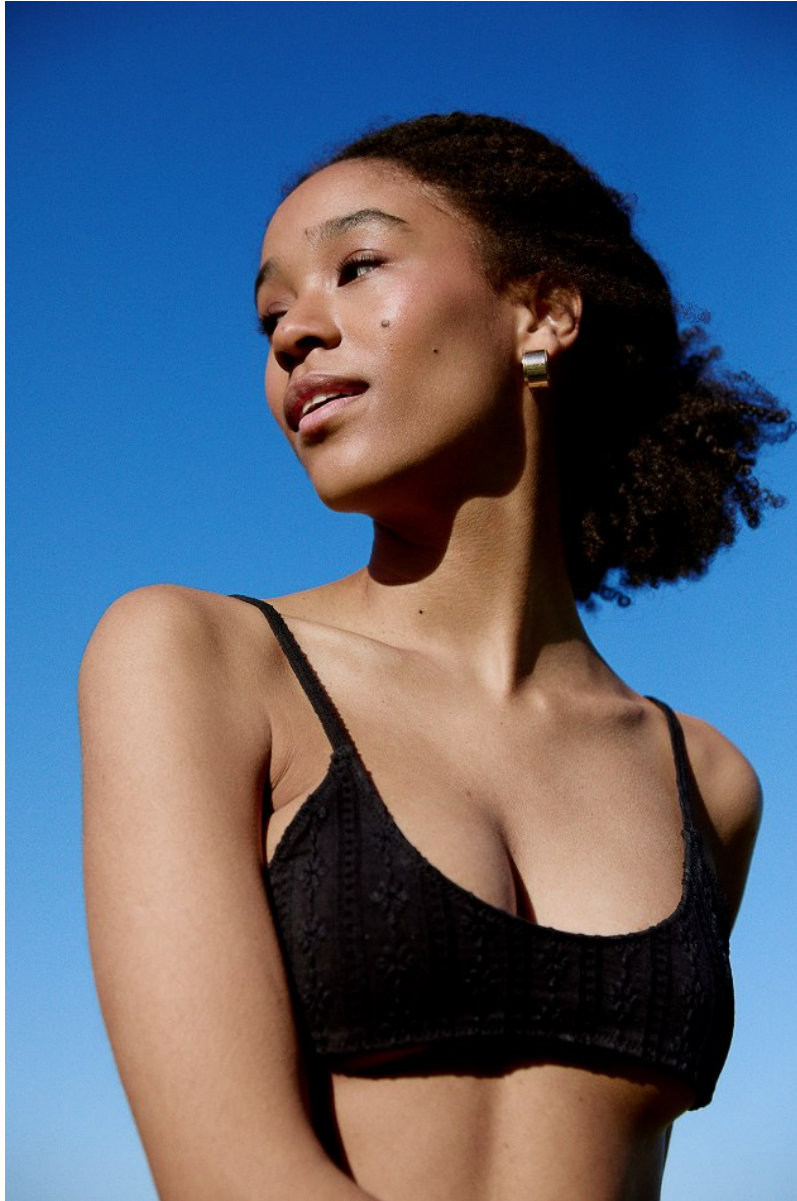

CHLOE PETERSEN

Height: 175cm Bust: 83cm Waist: 67cm Hips: 93cm Shoe: 5 UK Hair: Dark Brown Eyes: Brown