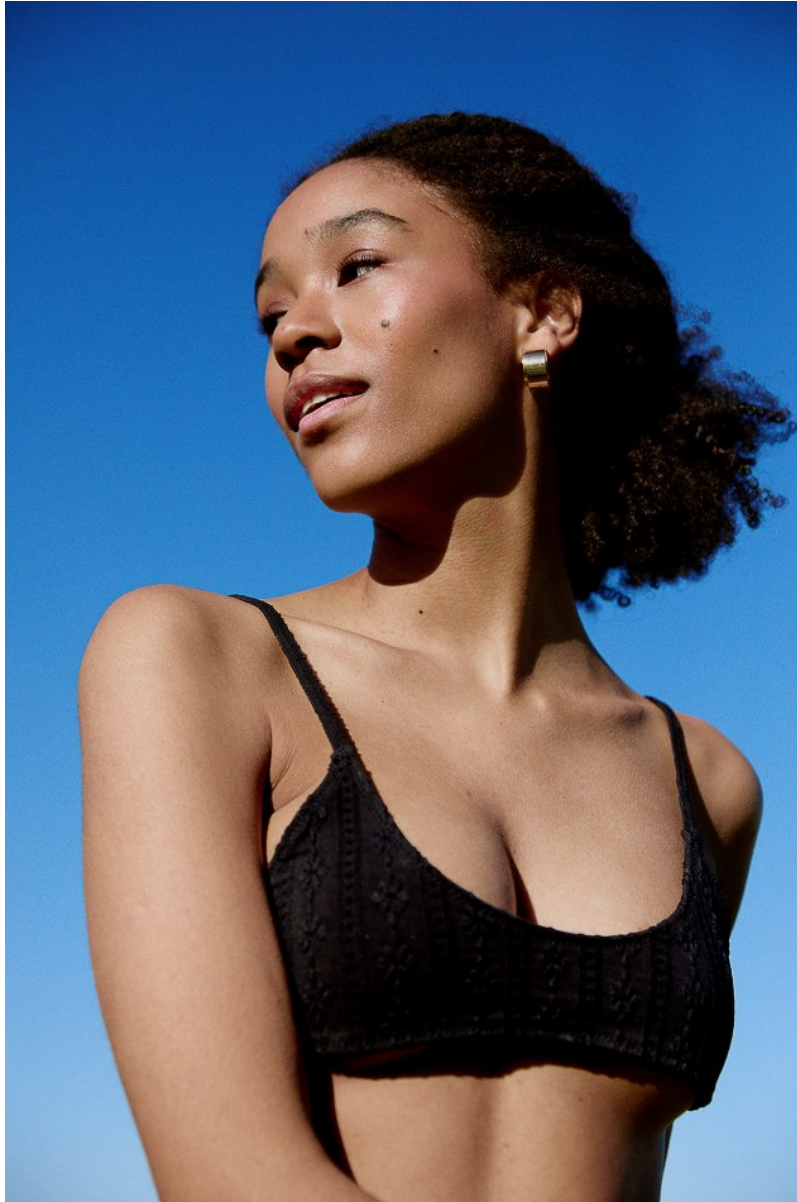

CHLOE PETERSEN

Height: 175cm Bust: 86cm Waist: 62cm Hips: 93cm Shoe: 5 UK Hair: Dark Brown Eyes: Brown