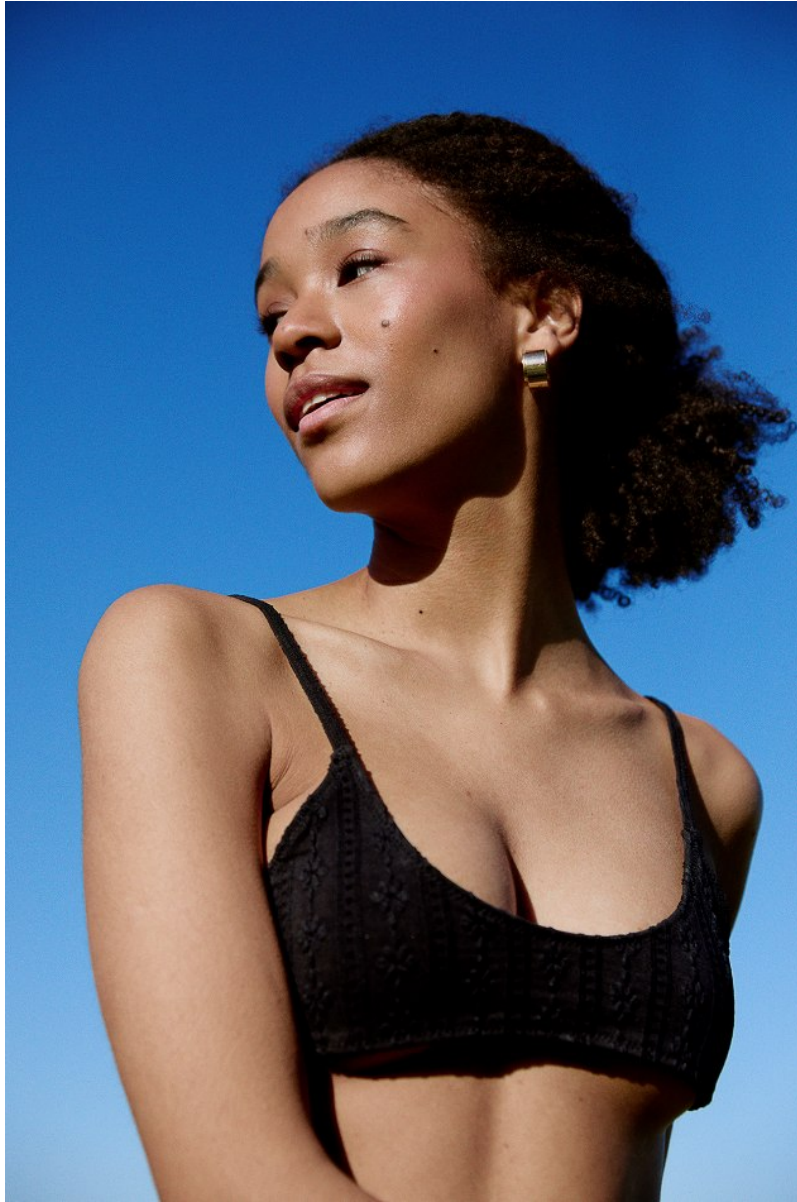

CHLOE PETERSEN

Height: 175cm Bust: 83cm Waist: 67cm Hips: 93cm Shoe: 5 UK Hair: Dark Brown Eyes: Brown