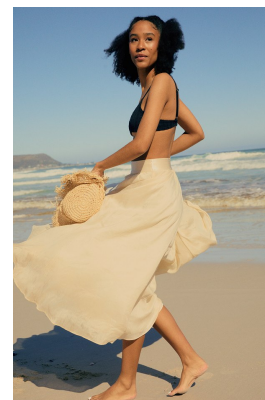

citizen

A Division Of Boss Models

CHLOE PETERSEN

Height: 175cm Bust: 86cm Waist: 62cm Hips: 93cm Shoe: 5 UK Hair: Dark Brown Eyes: Brown

citizen

A Division Of Boss Models

CHLOE PETERSEN

Height: 175cm Bust: 86cm Waist: 62cm Hips: 93cm Shoe: 5 UK Hair: Dark Brown Eyes: Brown