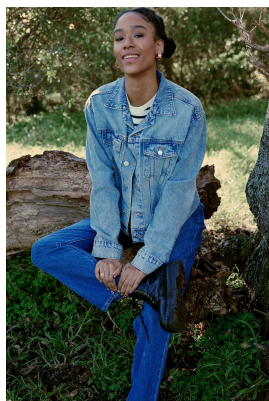

citizen

A Division Of Boss Models

CHLOE PETERSEN

Height: 175cm Bust: 86cm Waist: 62cm Hips: 93cm Shoe: 5 UK Hair: Dark Brown Eyes: Brown

citizen

A Division Of Boss Models

CHLOE PETERSEN

Height: 175cm Bust: 86cm Waist: 62cm Hips: 93cm Shoe: 5 UK Hair: Dark Brown Eyes: Brown