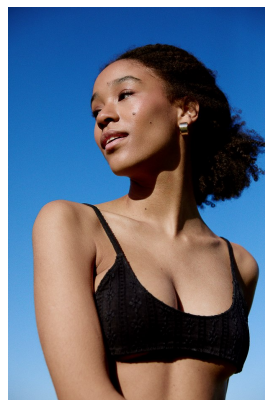

citizen

A Division Of Boss Models

CHLOE PETERSEN

Height: 175cm Bust: 86cm Waist: 62cm Hips: 93cm Shoe: 5 UK Hair: Dark Brown Eyes: Brown

citizen

A Division Of Boss Models

CHLOE PETERSEN

Height: 175cm Bust: 86cm Waist: 62cm Hips: 93cm Shoe: 5 UK Hair: Dark Brown Eyes: Brown