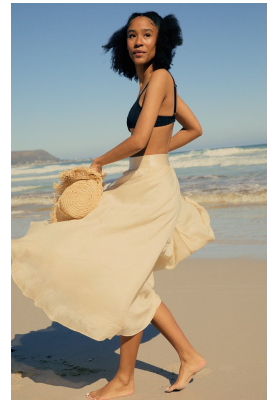

citizen

A Division Of Boss Models

CHLOE PETERSEN

Height: 175cm Bust: 83cm Waist: 67cm Hips: 93cm Shoe: 5 UK Hair: Dark Brown Eyes: Brown

citizen

A Division Of Boss Models

CHLOE PETERSEN

Height: 175cm Bust: 83cm Waist: 67cm Hips: 93cm Shoe: 5 UK Hair: Dark Brown Eyes: Brown