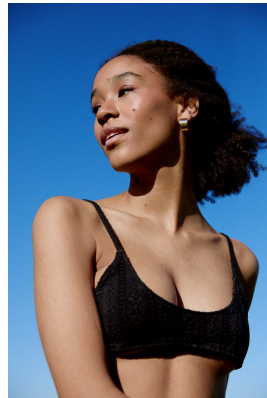

# **citizen**

*A Division Of Boss Models*

## **CHLOE PETERSEN**

Height: 175cm Bust: 83cm Waist: 67cm Hips: 93cm Shoe: 5 UK Hair: Dark Brown Eyes: Brown