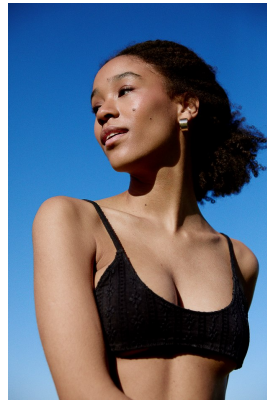

# **citizen**

*A Division Of Boss Models*

## **CHLOE PETERSEN**

Height: 175cm Bust: 83cm Waist: 67cm Hips: 93cm Shoe: 5 UK Hair: Dark Brown Eyes: Brown