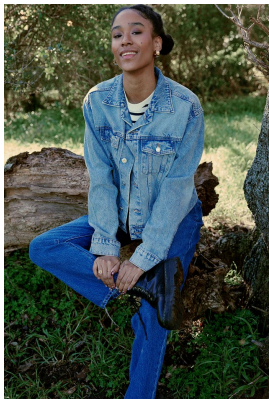

citizen

A Division Of Boss Models

CHLOE PETERSEN

Height: 175cm Bust: 83cm Waist: 67cm Hips: 93cm Shoe: 5 UK Hair: Dark Brown Eyes: Brown

citizen

A Division Of Boss Models

CHLOE PETERSEN

Height: 175cm Bust: 83cm Waist: 67cm Hips: 93cm Shoe: 5 UK Hair: Dark Brown Eyes: Brown