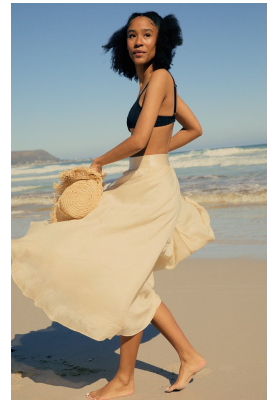

citizen

A Division Of Boss Models

CHLOE PETERSEN

Height: 175cm Bust: 83cm Waist: 67cm Hips: 93cm Shoe: 5 UK Hair: Dark Brown Eyes: Brown