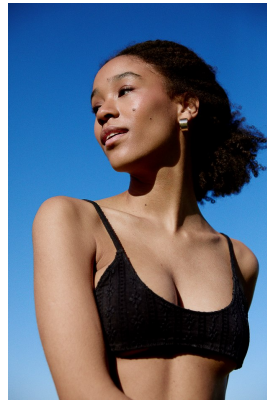

citizen

A Division Of Boss Models

CHLOE PETERSEN

Height: 175cm Bust: 83cm Waist: 67cm Hips: 93cm Shoe: 5 UK Hair: Dark Brown Eyes: Brown

citizen

A Division Of Boss Models

CHLOE PETERSEN

Height: 175cm Bust: 83cm Waist: 67cm Hips: 93cm Shoe: 5 UK Hair: Dark Brown Eyes: Brown