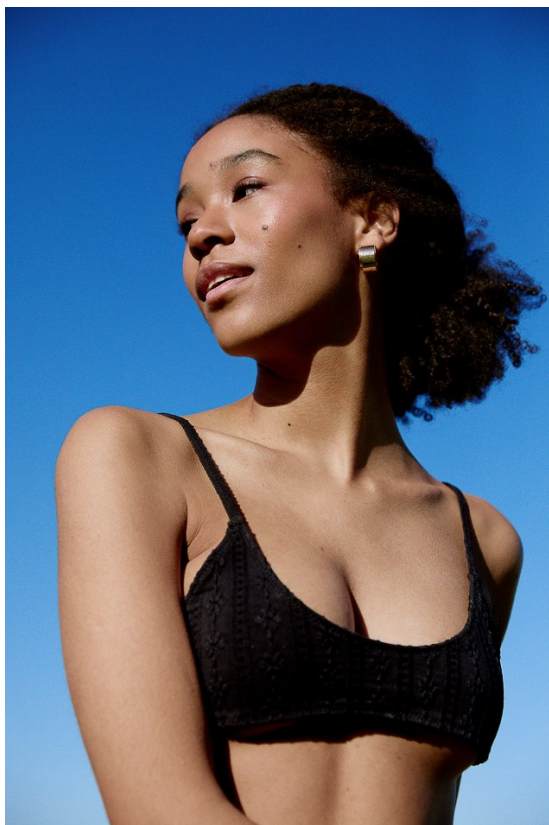

CHLOE PETERSEN

Height: 175cm Bust: 83cm Waist: 67cm Hips: 93cm Shoe: 5 UK Hair: Dark Brown Eyes: Brown

CHLOE PETERSEN

Height: 175cm Bust: 83cm Waist: 67cm Hips: 93cm Shoe: 5 UK Hair: Dark Brown Eyes: Brown

CHLOE PETERSEN

Height: 175cm Bust: 83cm Waist: 67cm Hips: 93cm Shoe: 5 UK Hair: Dark Brown Eyes: Brown

citizen
A Division Of Boss Models

CHLOE PETERSEN

Height: 175cm Bust: 83cm Waist: 67cm Hips: 93cm Shoe: 5 UK Hair: Dark Brown Eyes: Brown

citizen
A Division Of Boss Models

CHLOE PETERSEN

Height: 175cm Bust: 83cm Waist: 67cm Hips: 93cm Shoe: 5 UK Hair: Dark Brown Eyes: Brown