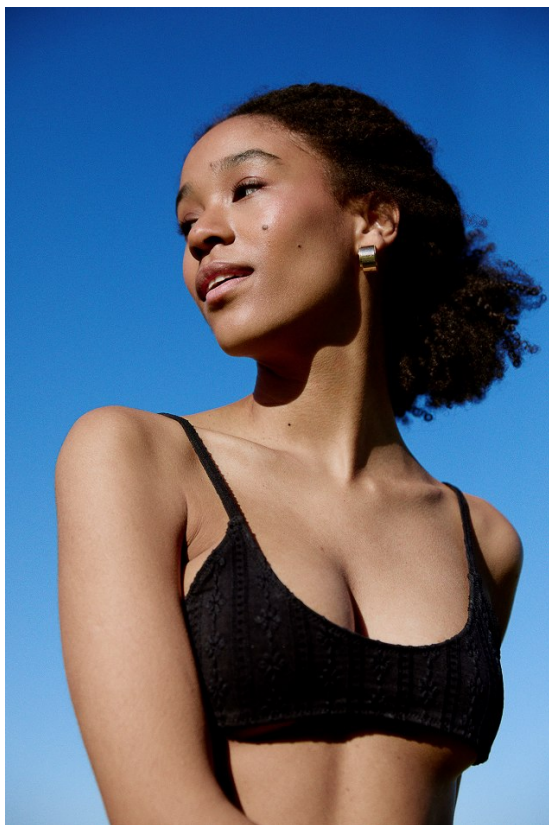

**CHLOE PETERSEN**

Height: 175cm Bust: 83cm Waist: 67cm Hips: 93cm Shoe: 5 UK Hair: Dark Brown Eyes: Brown

**CHLOE PETERSEN**

Height: 175cm Bust: 83cm Waist: 67cm Hips: 93cm Shoe: 5 UK Hair: Dark Brown Eyes: Brown

**CHLOE PETERSEN**

Height: 175cm Bust: 83cm Waist: 67cm Hips: 93cm Shoe: 5 UK Hair: Dark Brown Eyes: Brown

**citizen**  
*A Division Of Boss Models*

**CHLOE PETERSEN**

Height: 175cm Bust: 83cm Waist: 67cm Hips: 93cm Shoe: 5 UK Hair: Dark Brown Eyes: Brown

**citizen**  
*A Division Of Boss Models*

**CHLOE PETERSEN**

Height: 175cm Bust: 83cm Waist: 67cm Hips: 93cm Shoe: 5 UK Hair: Dark Brown Eyes: Brown