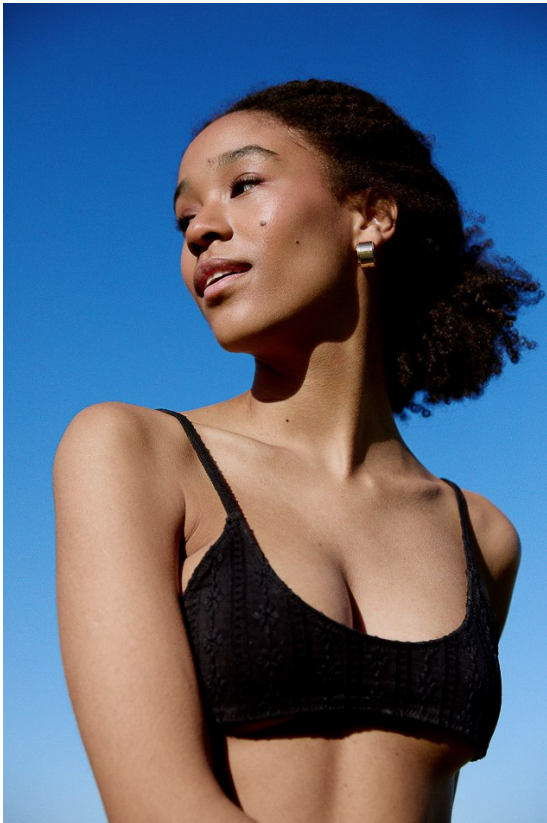

citizen
A Division Of Boss Models

CHLOE PETERSEN

Height: 175cm Bust: 86cm Waist: 62cm Hips: 93cm Shoe: 5 UK Hair: Dark Brown Eyes: Brown

CHLOE PETERSEN

Height: 175cm Bust: 86cm Waist: 62cm Hips: 93cm Shoe: 5 UK Hair: Dark Brown Eyes: Brown

CHLOE PETERSEN

Height: 175cm Bust: 86cm Waist: 62cm Hips: 93cm Shoe: 5 UK Hair: Dark Brown Eyes: Brown

CHLOE PETERSEN

Height: 175cm Bust: 86cm Waist: 62cm Hips: 93cm Shoe: 5 UK Hair: Dark Brown Eyes: Brown

CHLOE PETERSEN

Height: 175cm Bust: 86cm Waist: 62cm Hips: 93cm Shoe: 5 UK Hair: Dark Brown Eyes: Brown

citizen
A Division Of Boss Models

CHLOE PETERSEN

Height: 175cm Bust: 86cm Waist: 62cm Hips: 93cm Shoe: 5 UK Hair: Dark Brown Eyes: Brown

citizen
A Division Of Boss Models

CHLOE PETERSEN

Height: 175cm Bust: 86cm Waist: 62cm Hips: 93cm Shoe: 5 UK Hair: Dark Brown Eyes: Brown