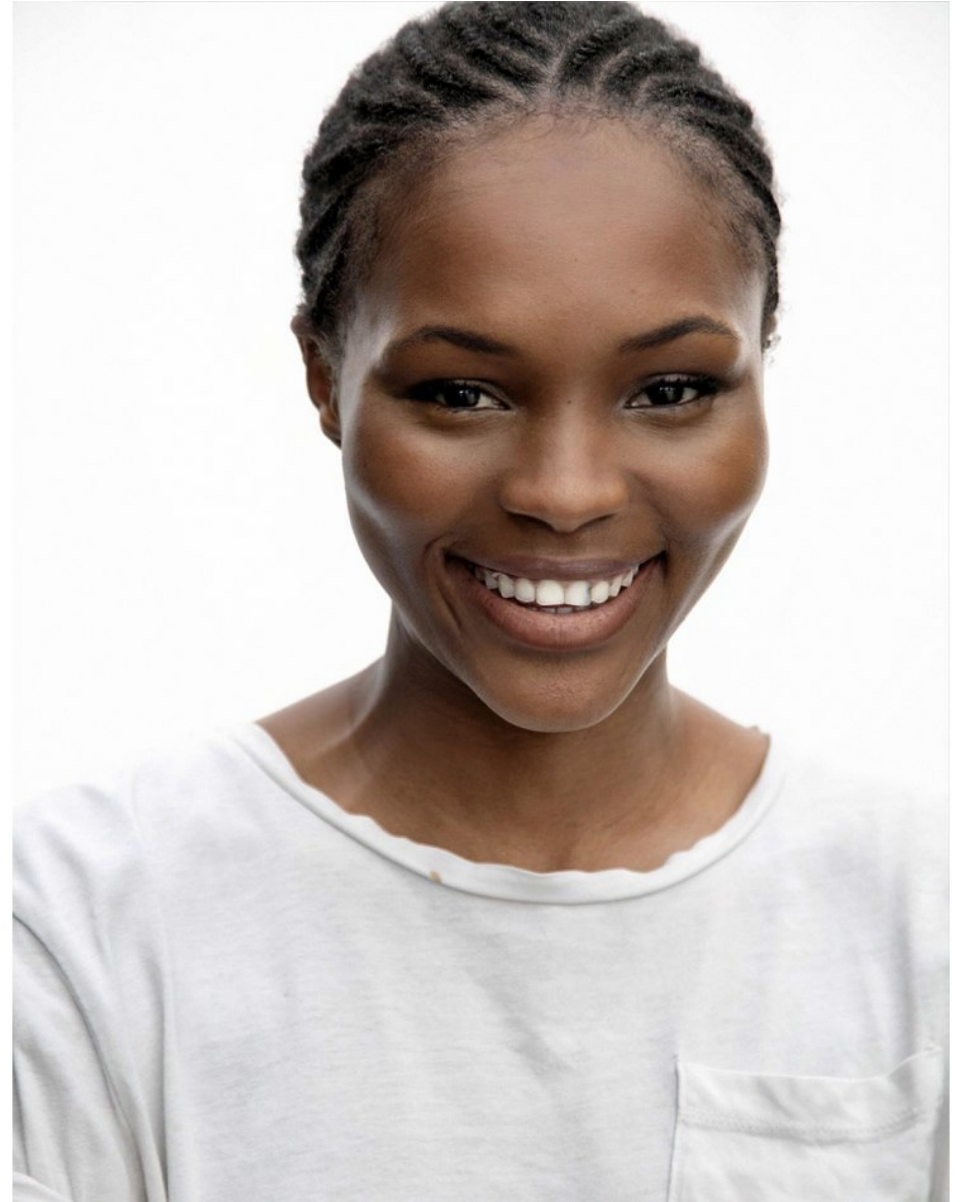

citizen
A Division Of Boss Models

ZIPHO TENA

Height: 165cm Bust: 77cm Waist: 61cm Hips: 95cm Shoe: 5 UK Hair: Brown Eyes: Brown

ZIPHO TENA

Height: 165cm Bust: 77cm Waist: 61cm Hips: 95cm Shoe: 5 UK Hair: Brown Eyes: Brown

ZIPHO TENA

Height: 165cm Bust: 77cm Waist: 61cm Hips: 95cm Shoe: 5 UK Hair: Brown Eyes: Brown

ZIPHO TENA

Height: 165cm Bust: 77cm Waist: 61cm Hips: 95cm Shoe: 5 UK Hair: Brown Eyes: Brown

ZIPHO TENA

Height: 165cm Bust: 77cm Waist: 61cm Hips: 95cm Shoe: 5 UK Hair: Brown Eyes: Brown

ZIPHO TENA

Height: 165cm Bust: 77cm Waist: 61cm Hips: 95cm Shoe: 5 UK Hair: Brown Eyes: Brown

citizen
A Division Of Boss Models

ZIPHO TENA

Height: 165cm Bust: 77cm Waist: 61cm Hips: 95cm Shoe: 5 UK Hair: Brown Eyes: Brown