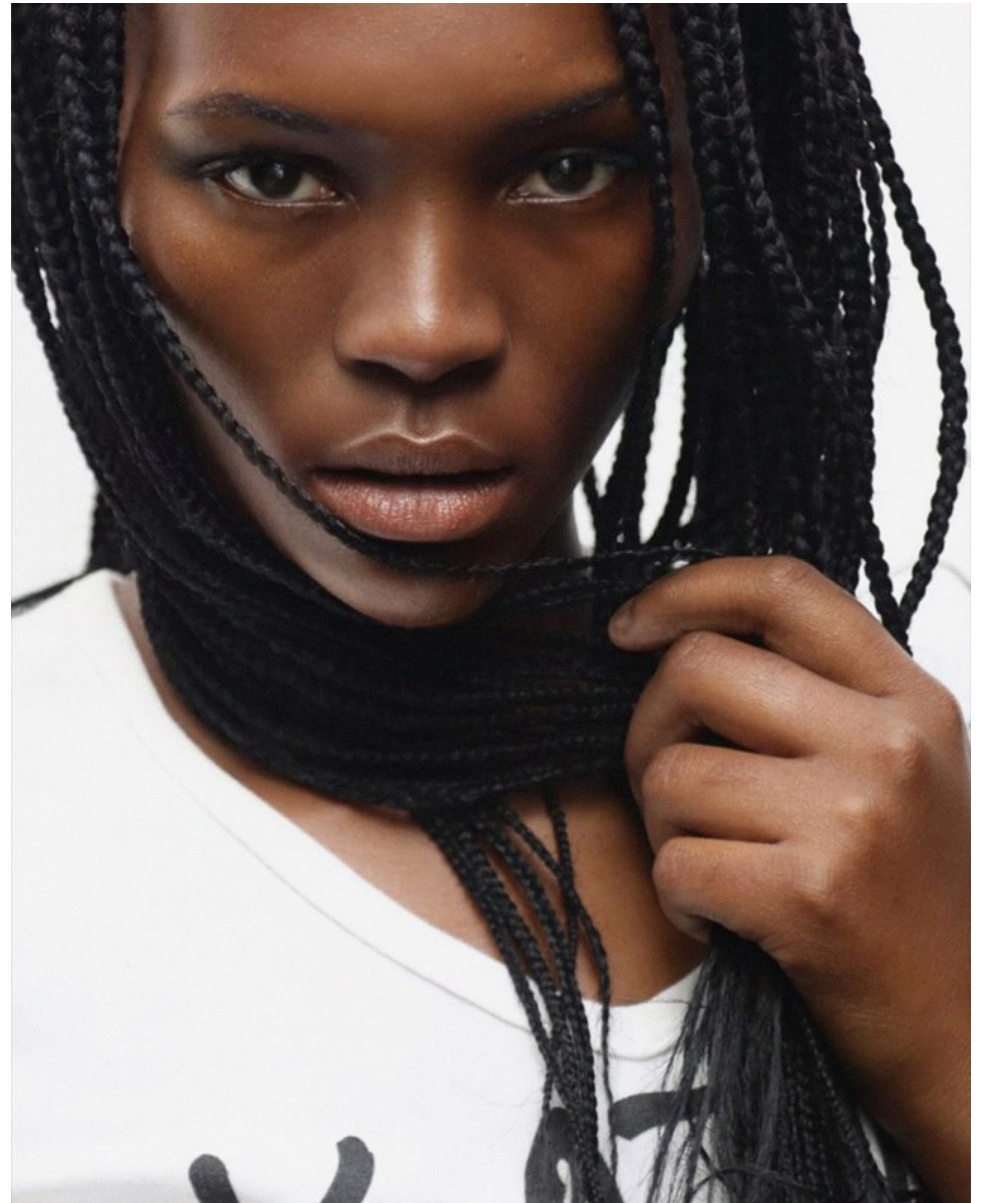

citizen
A Division Of Boss Models

ZIPHO TENA

Height: 165cm Bust: 77cm Waist: 61cm Hips: 95cm Shoe: 5 UK Hair: Brown Eyes: Brown

ZIPHO TENA

Height: 165cm Bust: 77cm Waist: 61cm Hips: 95cm Shoe: 5 UK Hair: Brown Eyes: Brown

ZIPHO TENA

Height: 165cm Bust: 77cm Waist: 61cm Hips: 95cm Shoe: 5 UK Hair: Brown Eyes: Brown

ZIPHO TENA

Height: 165cm Bust: 77cm Waist: 61cm Hips: 95cm Shoe: 5 UK Hair: Brown Eyes: Brown

ZIPHO TENA

Height: 165cm Bust: 77cm Waist: 61cm Hips: 95cm Shoe: 5 UK Hair: Brown Eyes: Brown