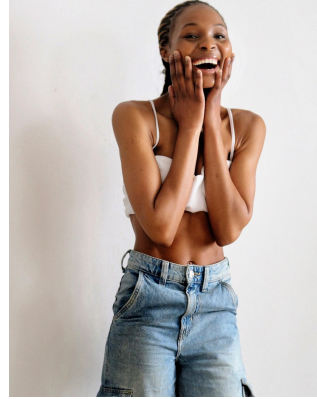

citizen
A Division Of Boss Models

ZIPHO TENA

Height: 165cm Bust: 77cm Waist: 61cm Hips: 95cm Shoe: 5 UK Hair: Brown Eyes: Brown