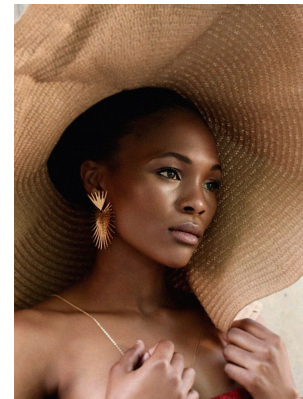

citizen
A Division Of Boss Models

ZIPHO TENA

Height: 165cm Bust: 77cm Waist: 61cm Hips: 95cm Shoe: 5 UK Hair: Brown Eyes: Brown