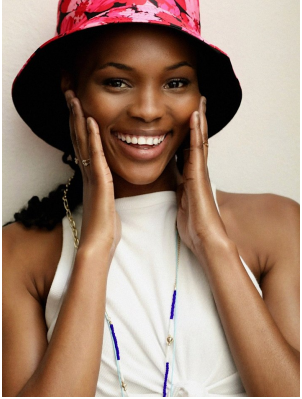

citizen
A Division Of Boss Models

ZIPHO TENA

Height: 165cm Bust: 77cm Waist: 61cm Hips: 95cm Shoe: 5 UK Hair: Brown Eyes: Brown