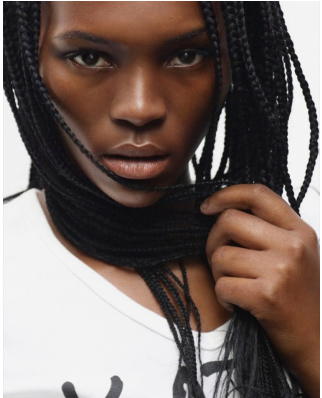

citizen
A Division Of Boss Models

ZIPHO TENA

Height: 165cm Bust: 77cm Waist: 61cm Hips: 95cm Shoe: 5 UK Hair: Brown Eyes: Brown