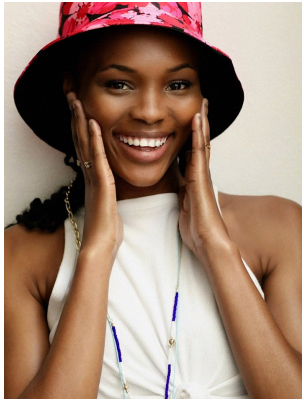

**citizen**  
*A Division Of Boss Models*

**ZIPHO TENA**

Height: 165cm Bust: 77cm Waist: 61cm Hips: 95cm Shoe: 5 UK Hair: Brown Eyes: Brown