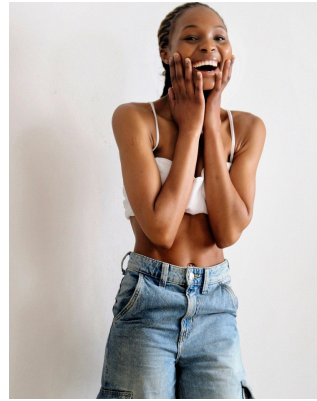

**citizen**  
*A Division Of Boss Models*

**ZIPHO TENA**

Height: 165cm Bust: 77cm Waist: 61cm Hips: 95cm Shoe: 5 UK Hair: Brown Eyes: Brown