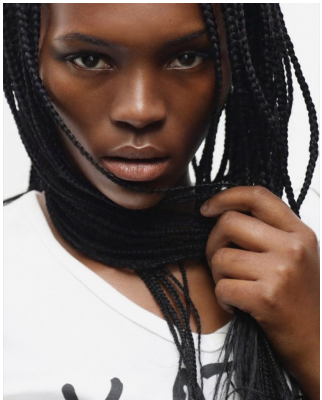

**citizen**  
*A Division Of Boss Models*

**ZIPHO TENA**

Height: 165cm Bust: 77cm Waist: 61cm Hips: 95cm Shoe: 5 UK Hair: Brown Eyes: Brown