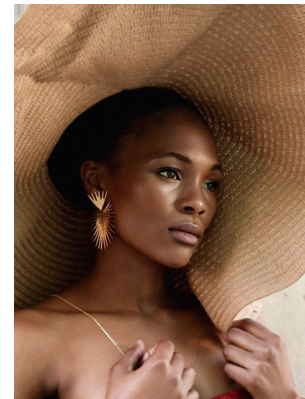

**citizen**  
*A Division Of Boss Models*

**ZIPHO TENA**

Height: 165cm Bust: 77cm Waist: 61cm Hips: 95cm Shoe: 5 UK Hair: Brown Eyes: Brown