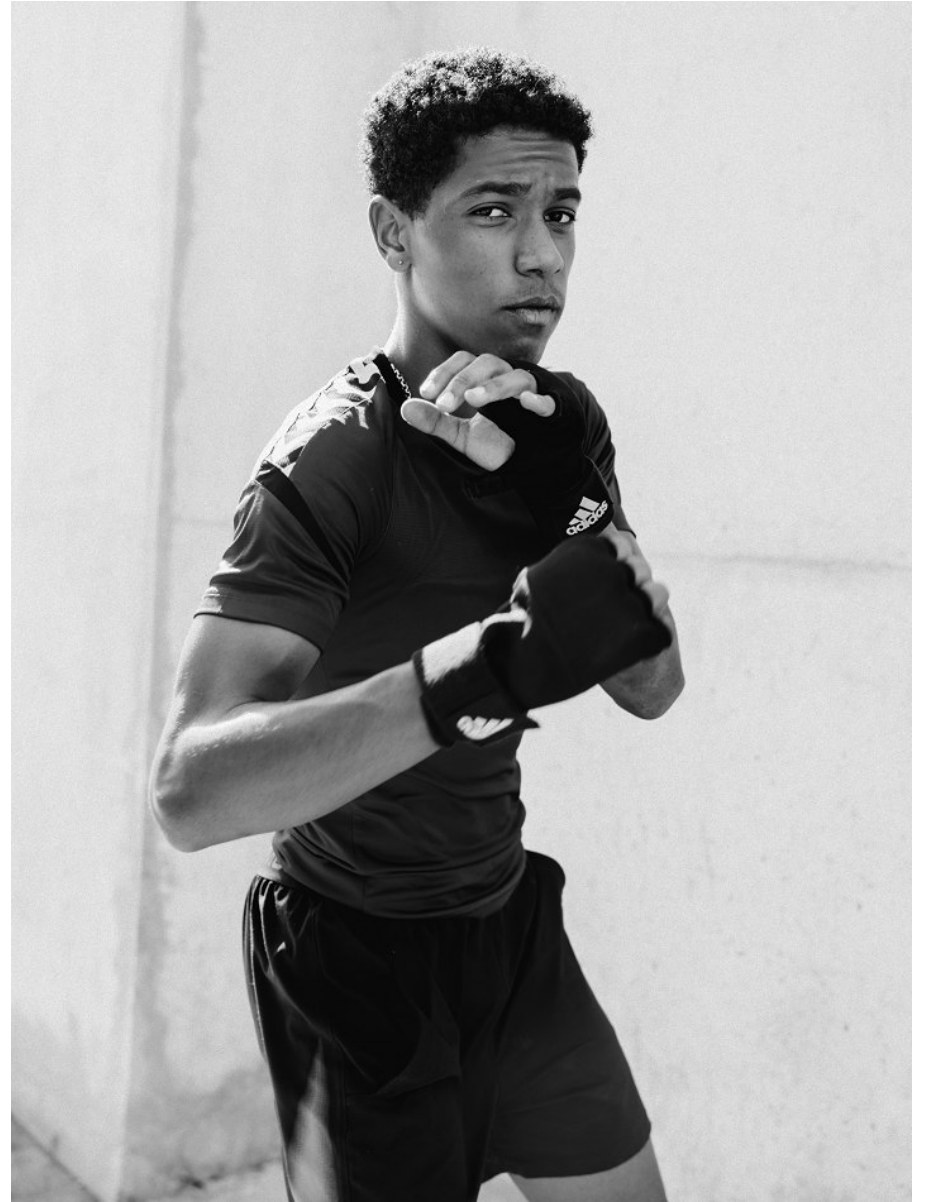

citizen
A Division Of Boss Models

LUPEMBA FISHER

Height: 189cm Chest: 103cm Waist: 74cm Suit: 40 R Shoe: 11 UK Hair: Black Eyes: Brown

LUPEMBA FISHER

Height: 189cm Chest: 103cm Waist: 74cm Suit: 40 R Shoe: 11 UK Hair: Black Eyes: Brown

LUPEMBA FISHER

Height: 189cm Chest: 103cm Waist: 74cm Suit: 40 R Shoe: 11 UK Hair: Black Eyes: Brown

citizen
A Division Of Boss Models

LUPEMBA FISHER

Height: 189cm Chest: 103cm Waist: 74cm Suit: 40 R Shoe: 11 UK Hair: Black Eyes: Brown

citizen
A Division Of Boss Models

LUPEMBA FISHER

Height: 189cm Chest: 103cm Waist: 74cm Suit: 40 R Shoe: 11 UK Hair: Black Eyes: Brown