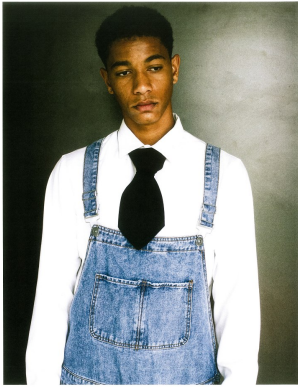

citizen

A Division Of Boss Models

LUEMBA FISHER

Height: 189cm Chest: 103cm Waist: 74cm Suit: 40 R Shoe: 11 UK Hair: Black Eyes: Brown