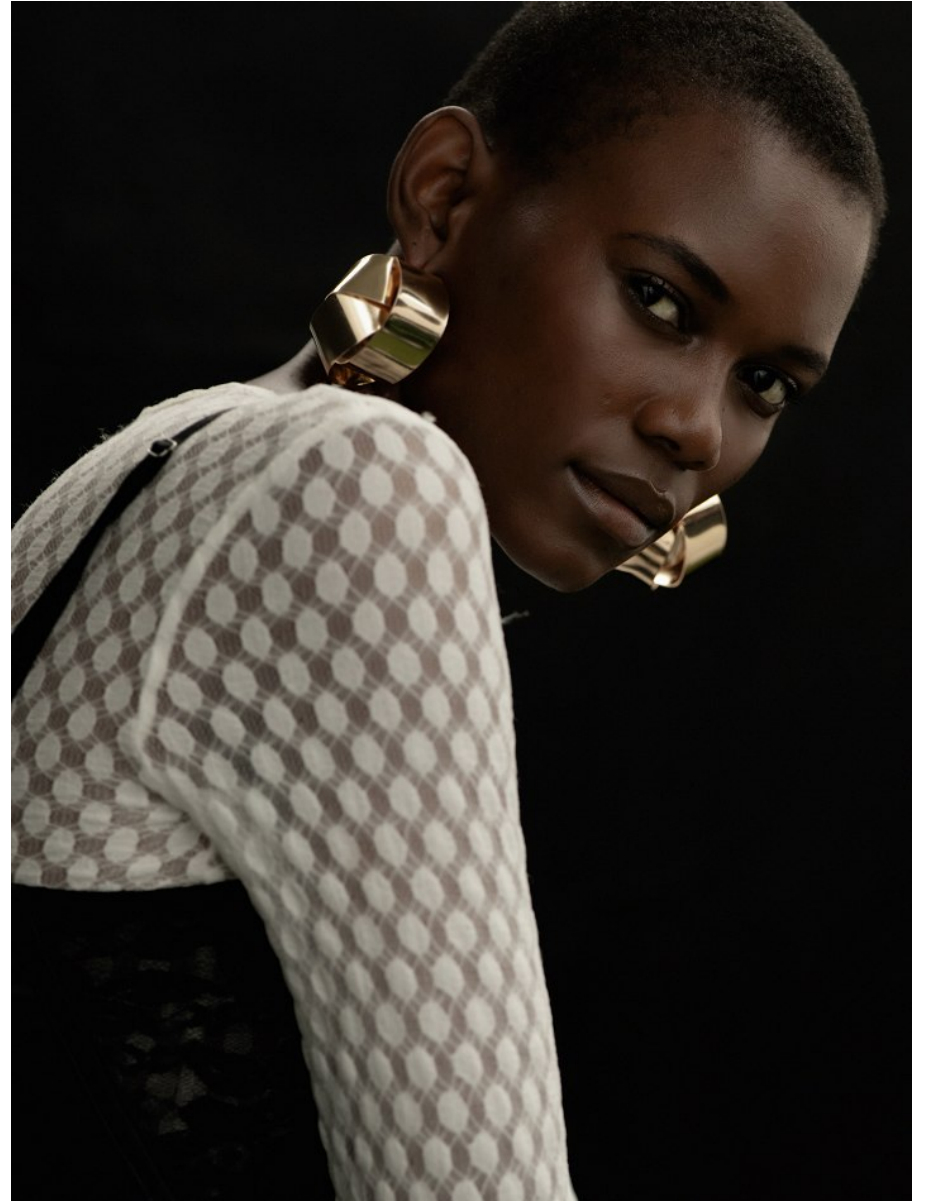

citizen
A Division Of Boss Models

ZIMBINI GUNYATI

Height: 172cm Bust: 83cm Waist: 60cm Hips: 90cm Shoe: 5 UK Hair: Bald Eyes: Black

ZIMBINI GUNYATI

Height: 172cm Bust: 83cm Waist: 60cm Hips: 90cm Shoe: 5 UK Hair: Bald Eyes: Black

ZIMBINI GUNYATI

Height: 172cm Bust: 83cm Waist: 60cm Hips: 90cm Shoe: 5 UK Hair: Bald Eyes: Black

ZIMBINI GUNYATI

Height: 172cm Bust: 83cm Waist: 60cm Hips: 90cm Shoe: 5 UK Hair: Bald Eyes: Black

ZIMBINI GUNYATI

citizen
A Division Of Boss Models

ZIMBINI GUNYATI

Height: 172cm Bust: 83cm Waist: 60cm Hips: 90cm Shoe: 5 UK Hair: Bald Eyes: Black