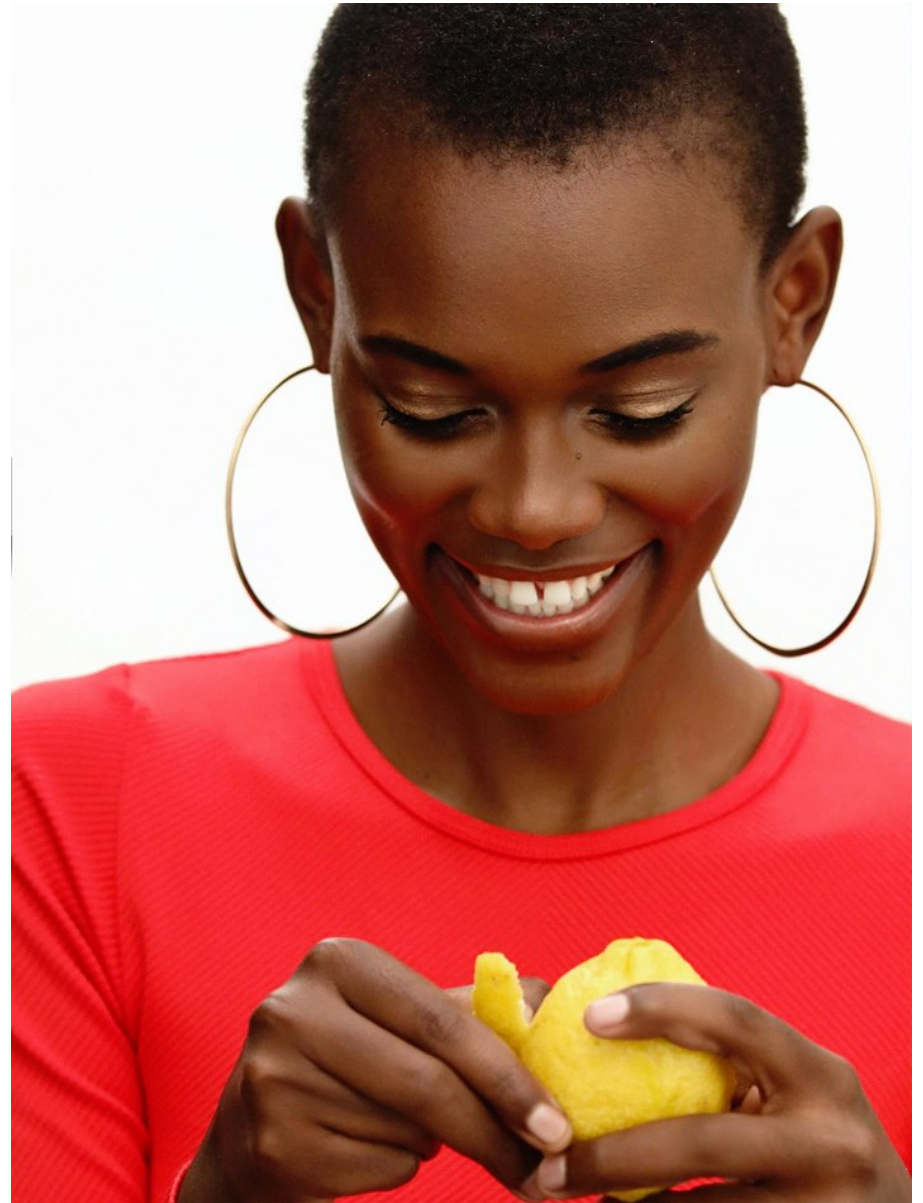

ZIMBINI GUNYATI

Height: 172cm Bust: 83cm Waist: 60cm Hips: 90cm Shoe: 5 UK Hair: Bald Eyes: Black