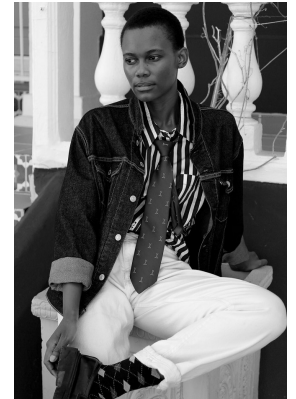

citizen

A Division Of Boss Models

ZIMBINI GUNYATI

Height: 172cm Bust: 84cm Waist: 66cm Hips: 94cm Shoe: 6 UK Hair: Dark Brown Eyes: Dark Brown