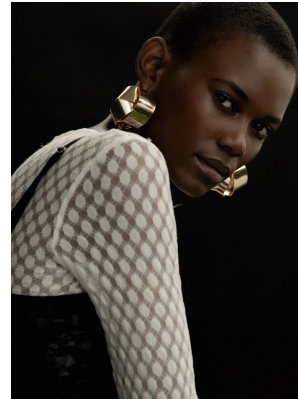

citizen

A Division Of Boss Models

ZIMBINI GUNYATI

Height: 172cm Bust: 84cm Waist: 66cm Hips: 94cm Shoe: 6 UK Hair: Dark Brown Eyes: Dark Brown