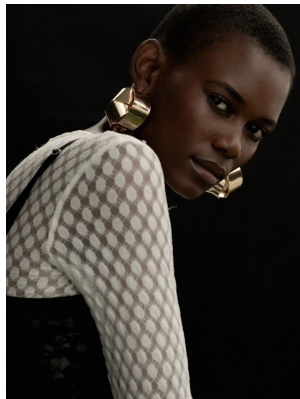

# citizen

*A Division Of Boss Models*

## ZIMBINI GUNYATI

Height: 172cm Bust: 83cm Waist: 60cm Hips: 90cm Shoe: 5 UK Hair: Bald Eyes: Black