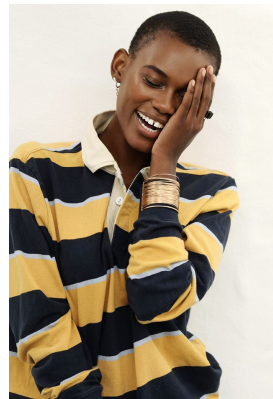

citizen

A Division Of Boss Models

ZIMBINI GUNYATI

Height: 172cm Bust: 84cm Waist: 66cm Hips: 94cm Shoe: 6 UK Hair: Dark Brown Eyes: Dark Brown