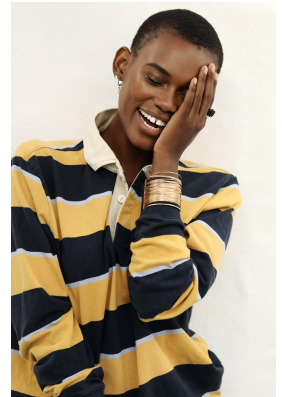

# citizen

*A Division Of Boss Models*

## ZIMBINI GUNYATI

Height: 172cm Bust: 83cm Waist: 60cm Hips: 90cm Shoe: 5 UK Hair: Bald Eyes: Black