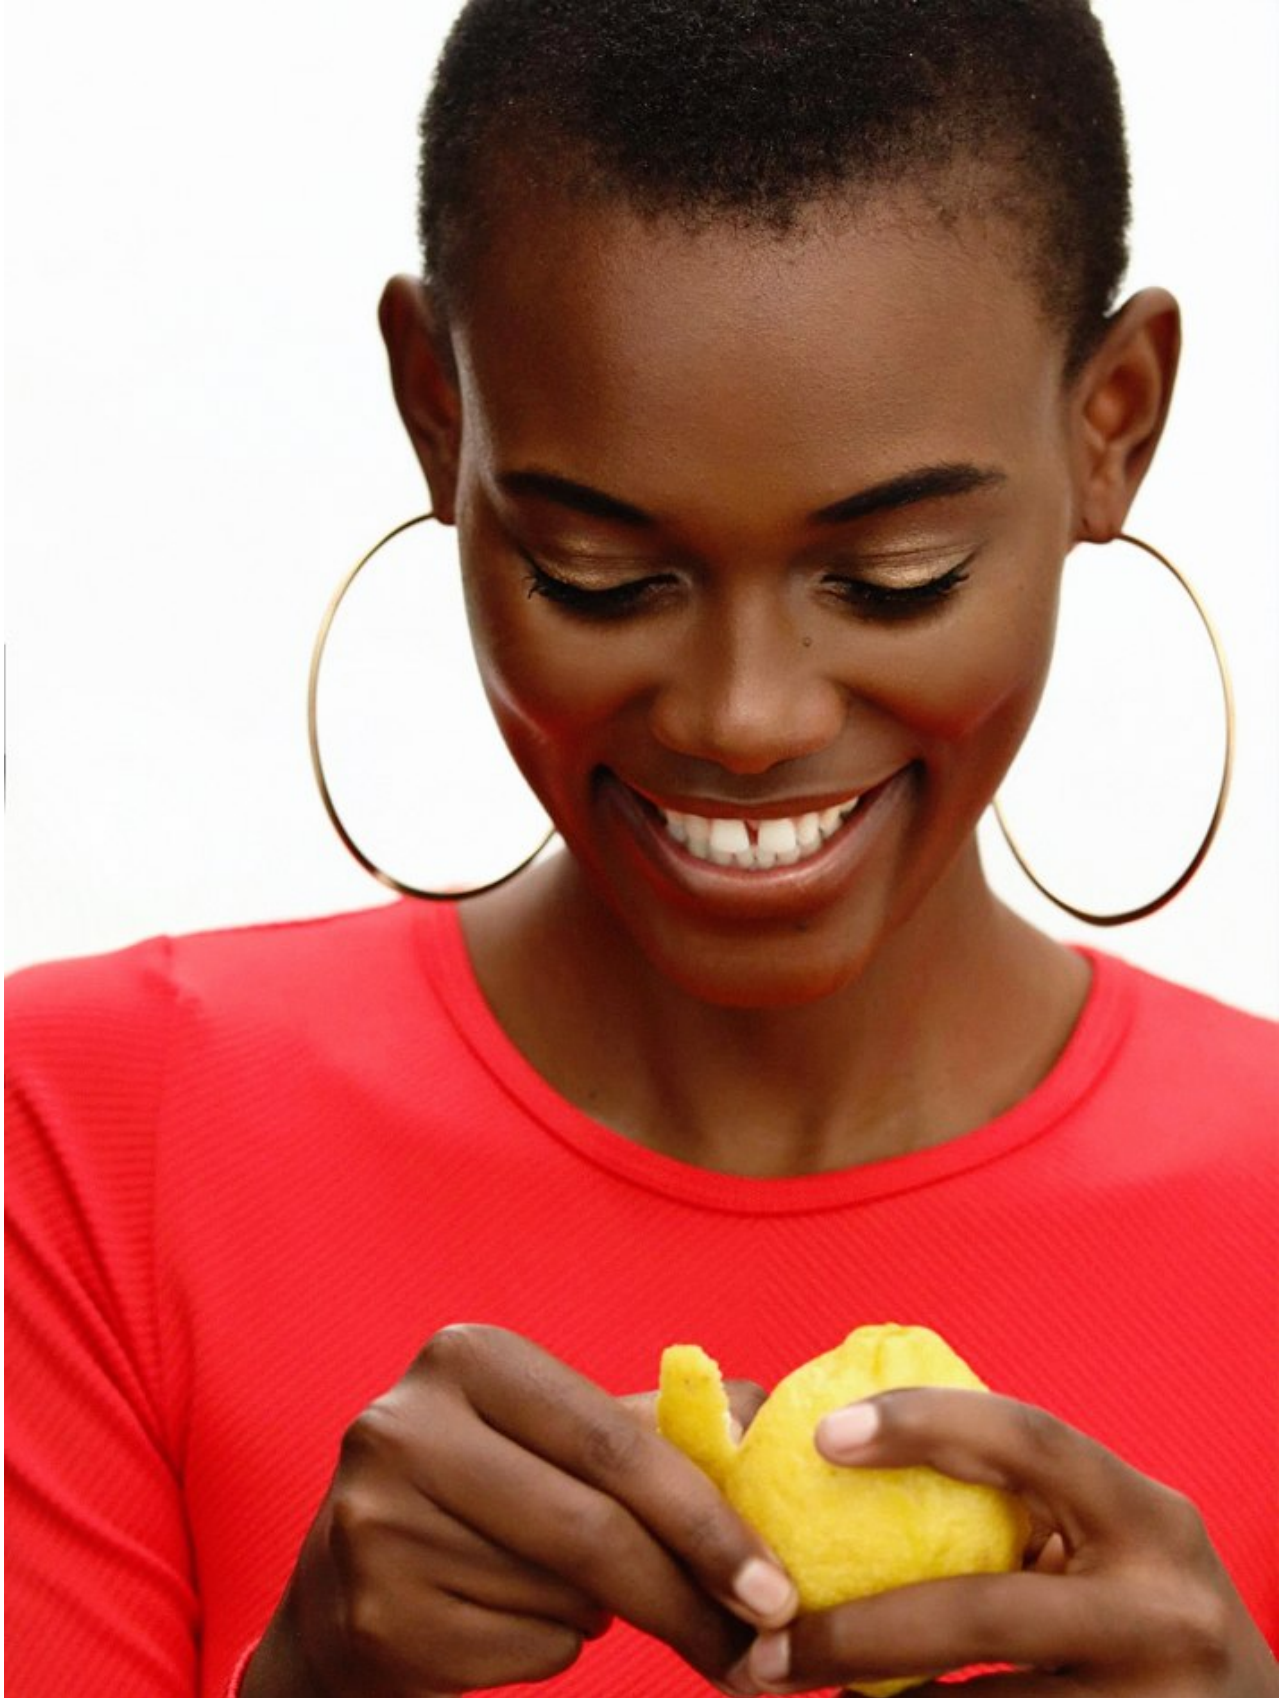

citizen
A Division Of Boss Models

ZIMBINI GUNYATI

Height: 172cm Bust: 83cm Waist: 60cm Hips: 90cm Shoe: 5 UK Hair: Bald Eyes: Black