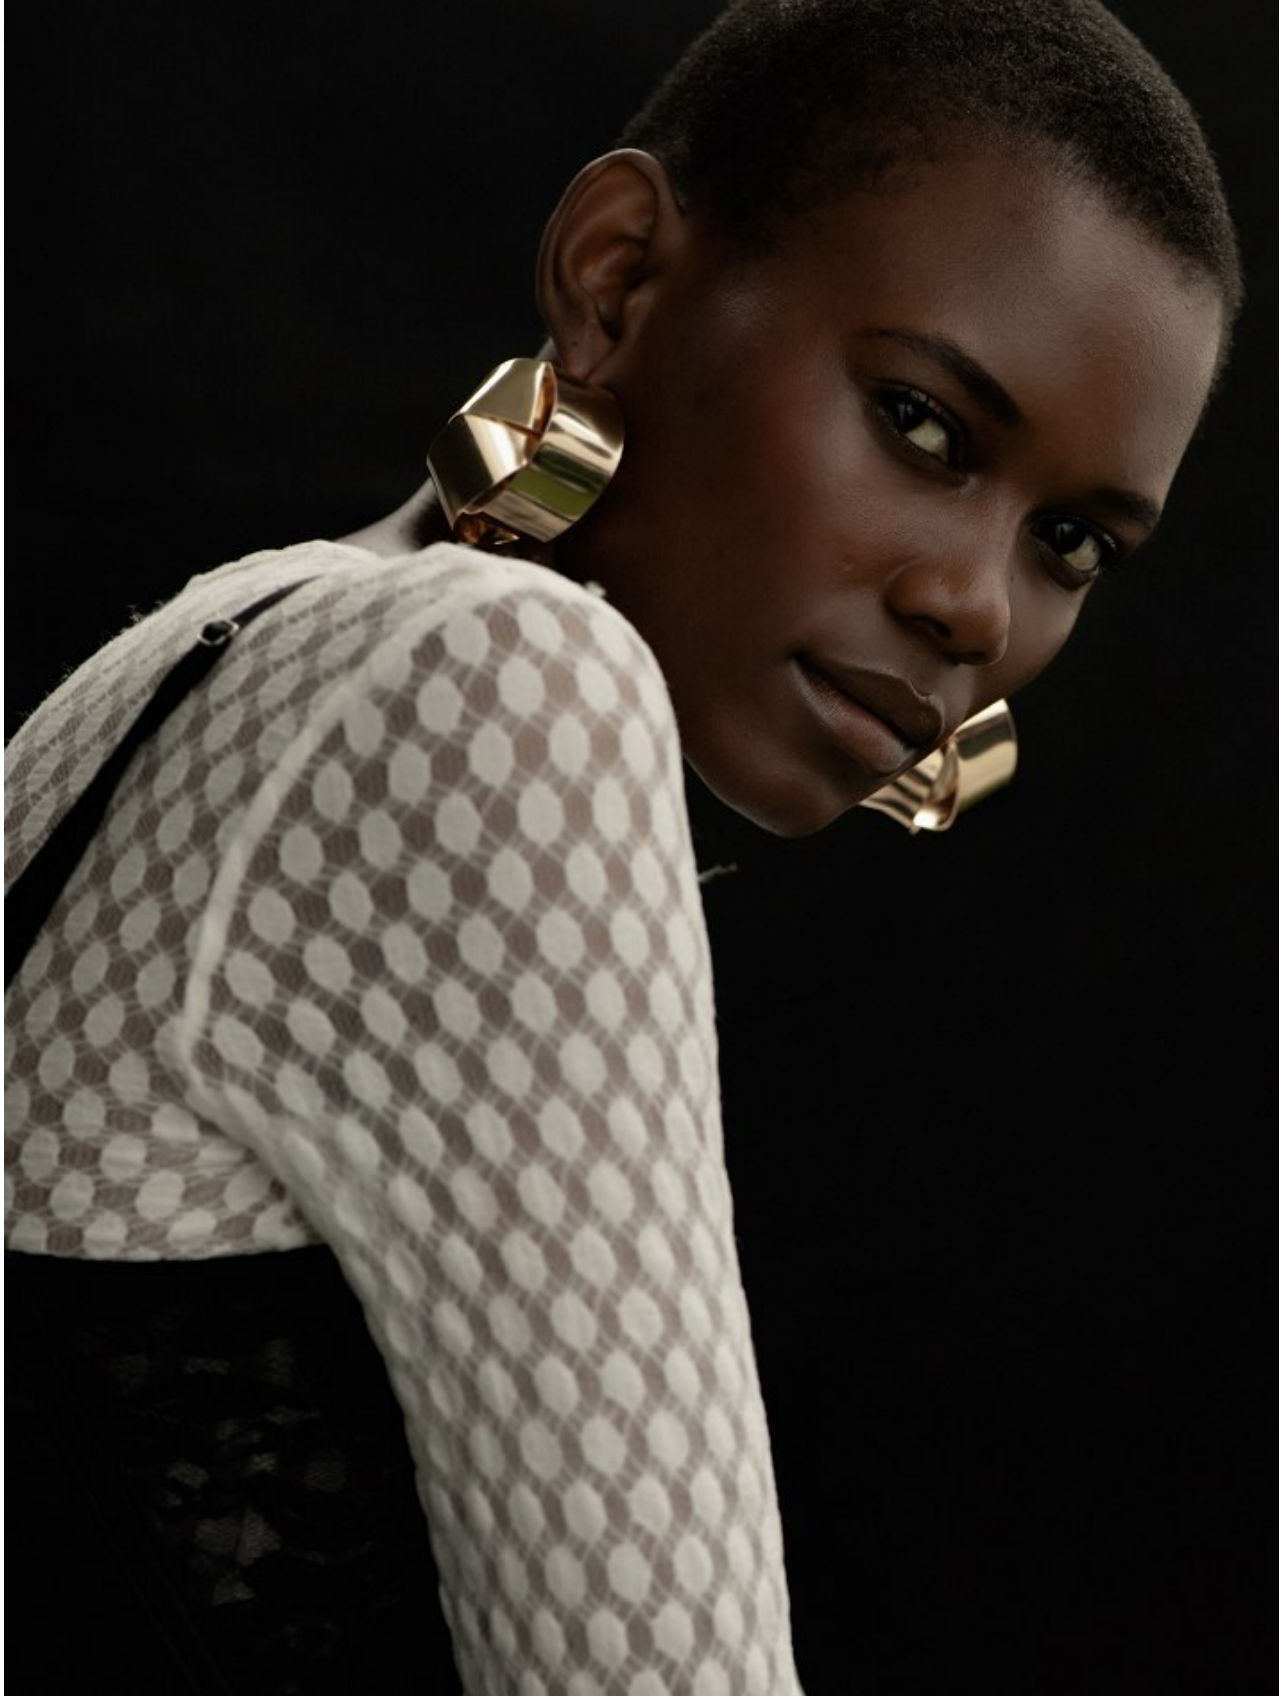

citizen
A Division Of Boss Models

ZIMBINI GUNYATI

Height: 172cm Bust: 83cm Waist: 60cm Hips: 90cm Shoe: 5 UK Hair: Bald Eyes: Black