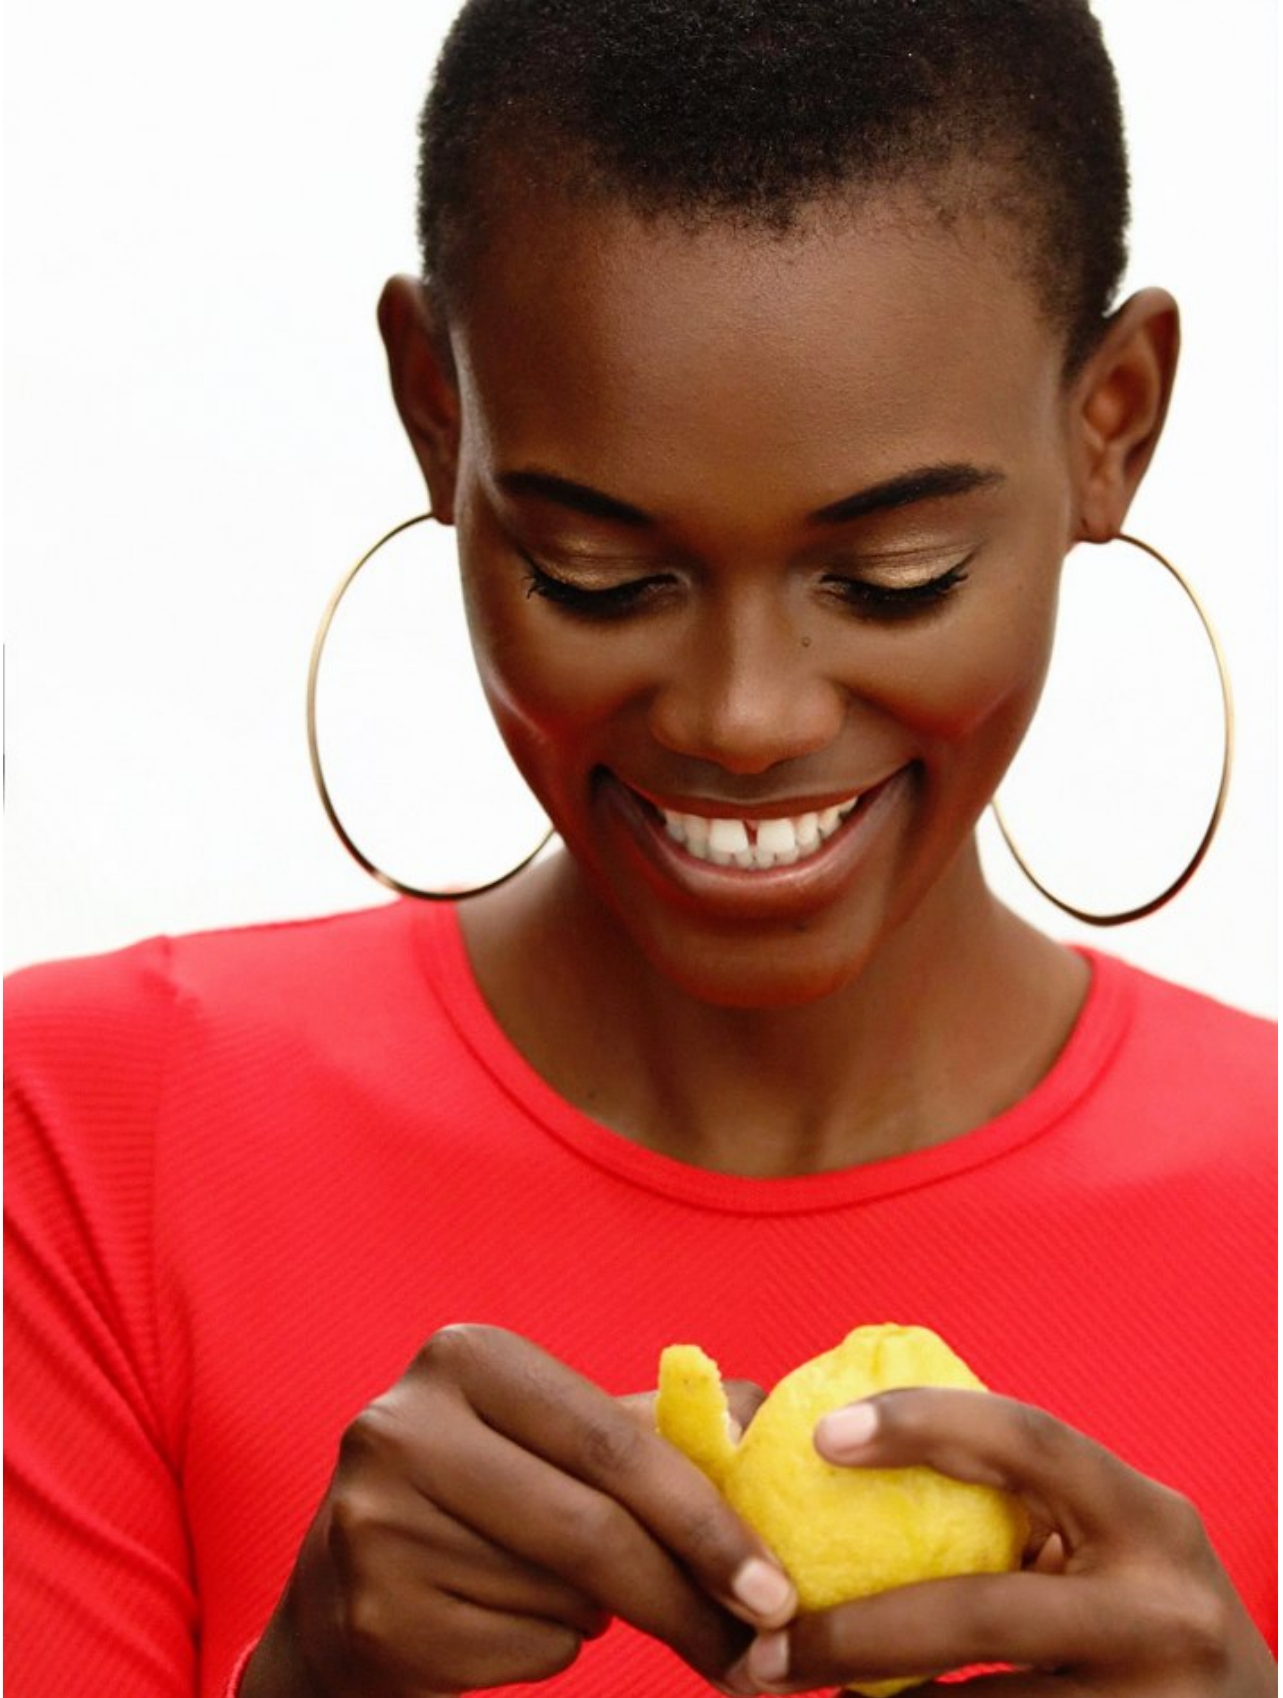

citizen
A Division Of Boss Models

ZIMBINI GUNYATI

Height: 172cm Bust: 84cm Waist: 66cm Hips: 94cm Shoe: 6 UK Hair: Dark Brown Eyes: Dark Brown