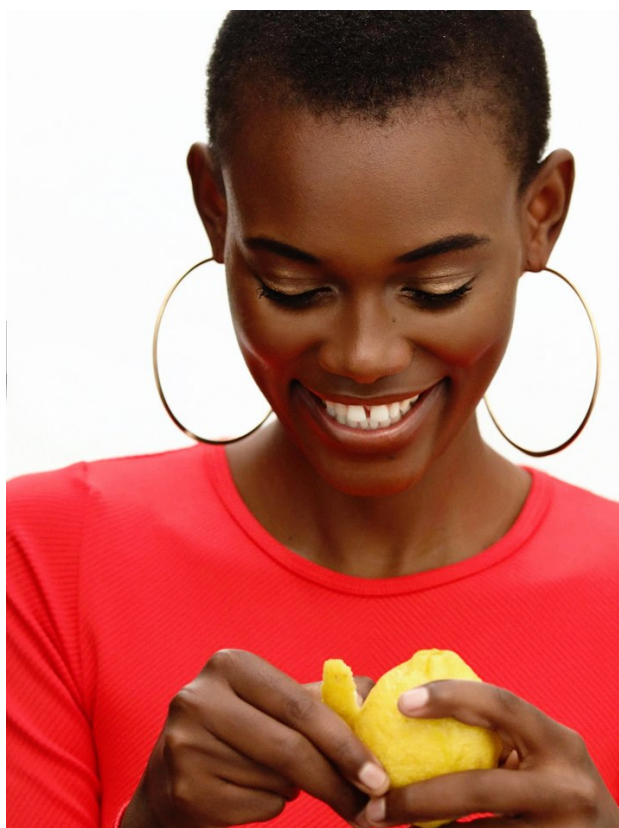

ZIMBINI GUNYATI

Height: 172cm Bust: 83cm Waist: 60cm Hips: 90cm Shoe: 5 UK Hair: Bald Eyes: Black

citizen
A Division Of Boss Models

ZIMBINI GUNYATI

Height: 172cm Bust: 83cm Waist: 60cm Hips: 90cm Shoe: 5 UK Hair: Bald Eyes: Black